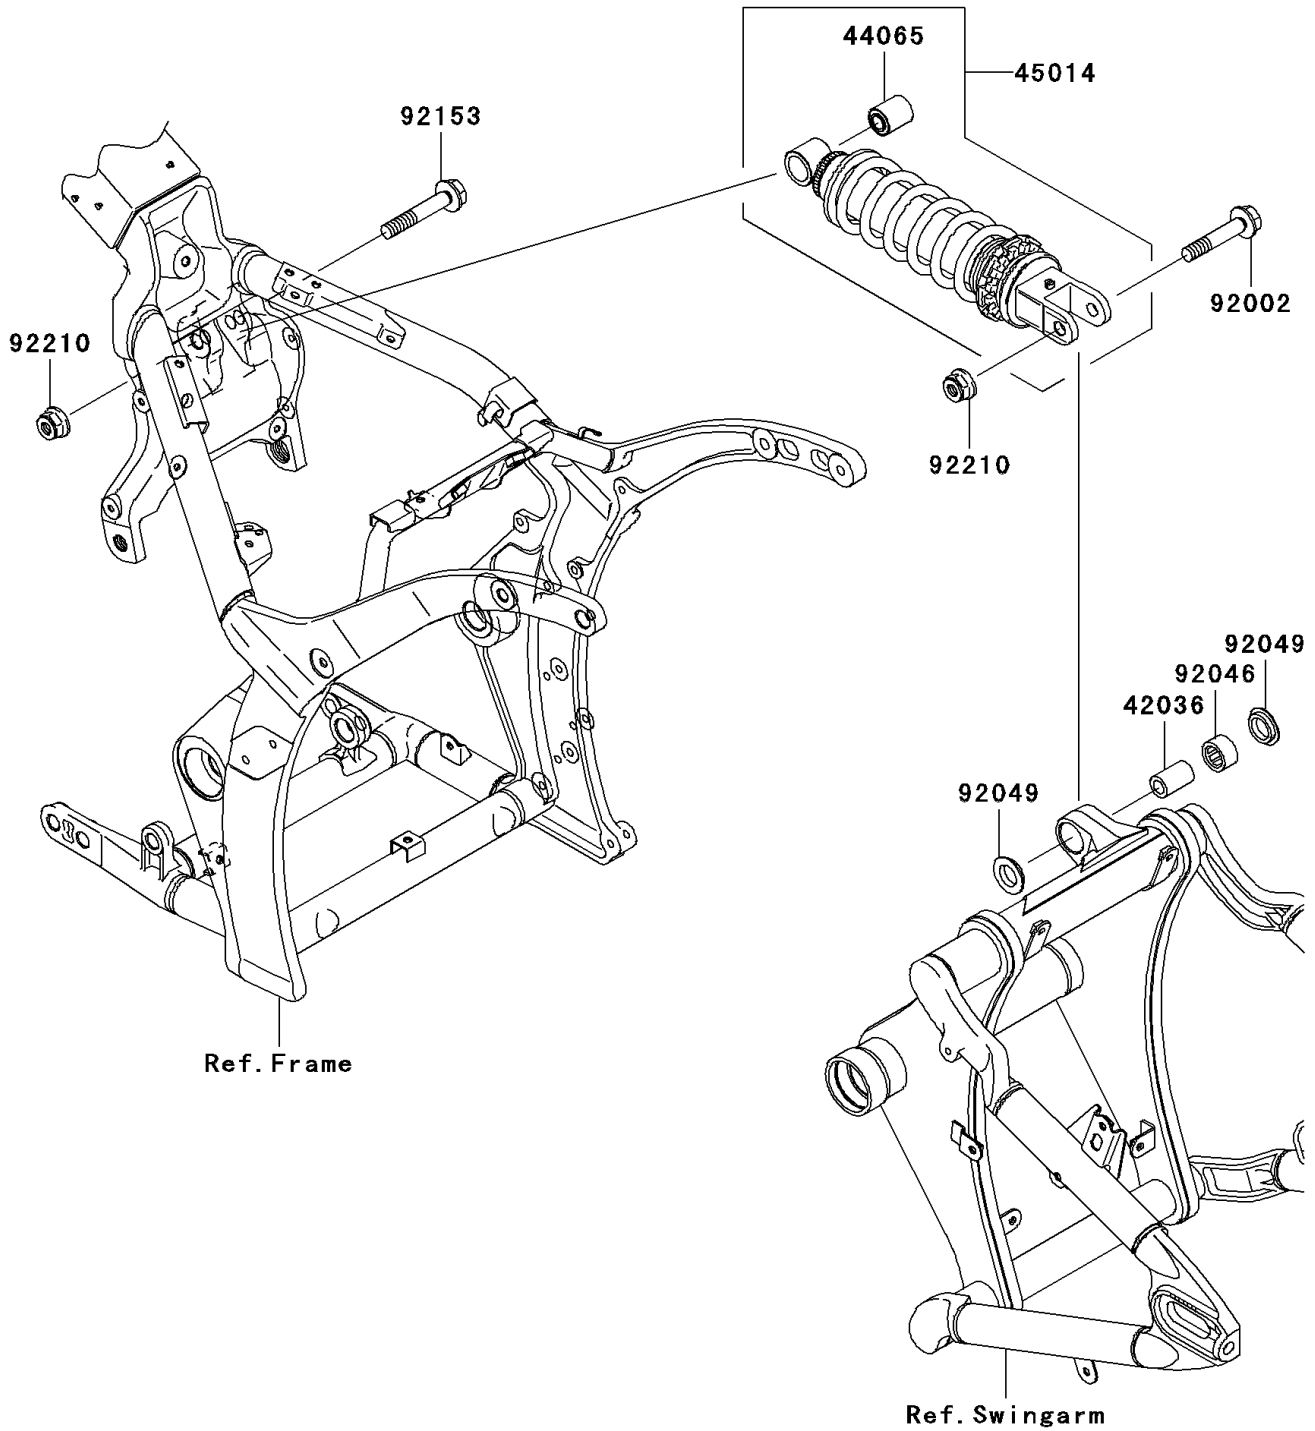

2005 Vulcan® 2000 Limited PARTS DIAGRAM

Suspension/Shock Absorber

F2151

2005 Vulcan® 2000 Limited PARTS LIST

Suspension/Shock Absorber

ITEM NAME	PART NUMBER	QUANTITY
SLEEVE,12.1X20X32 (Ref # 42036)	42036-1077	1
BUSHING,SHOCKABSORBER (Ref # 44065)	44065-1017	1
SHOCKABSORBER (Ref # 45014)	45014-0081	1
BOLT,FLANGED,12X60 (Ref # 92002)	92002-1464	1
BEARING-NEEDLE,BM202715 (Ref # 92046)	92046-1112	1
SEAL-OIL,ARM (Ref # 92049)	92049-1109	1
BOLT,FLANGED,12X67 (Ref # 92153)	92153-0671	1
NUT,LOCK,FLANGED,12MM (Ref # 92210)	92210-0110	1