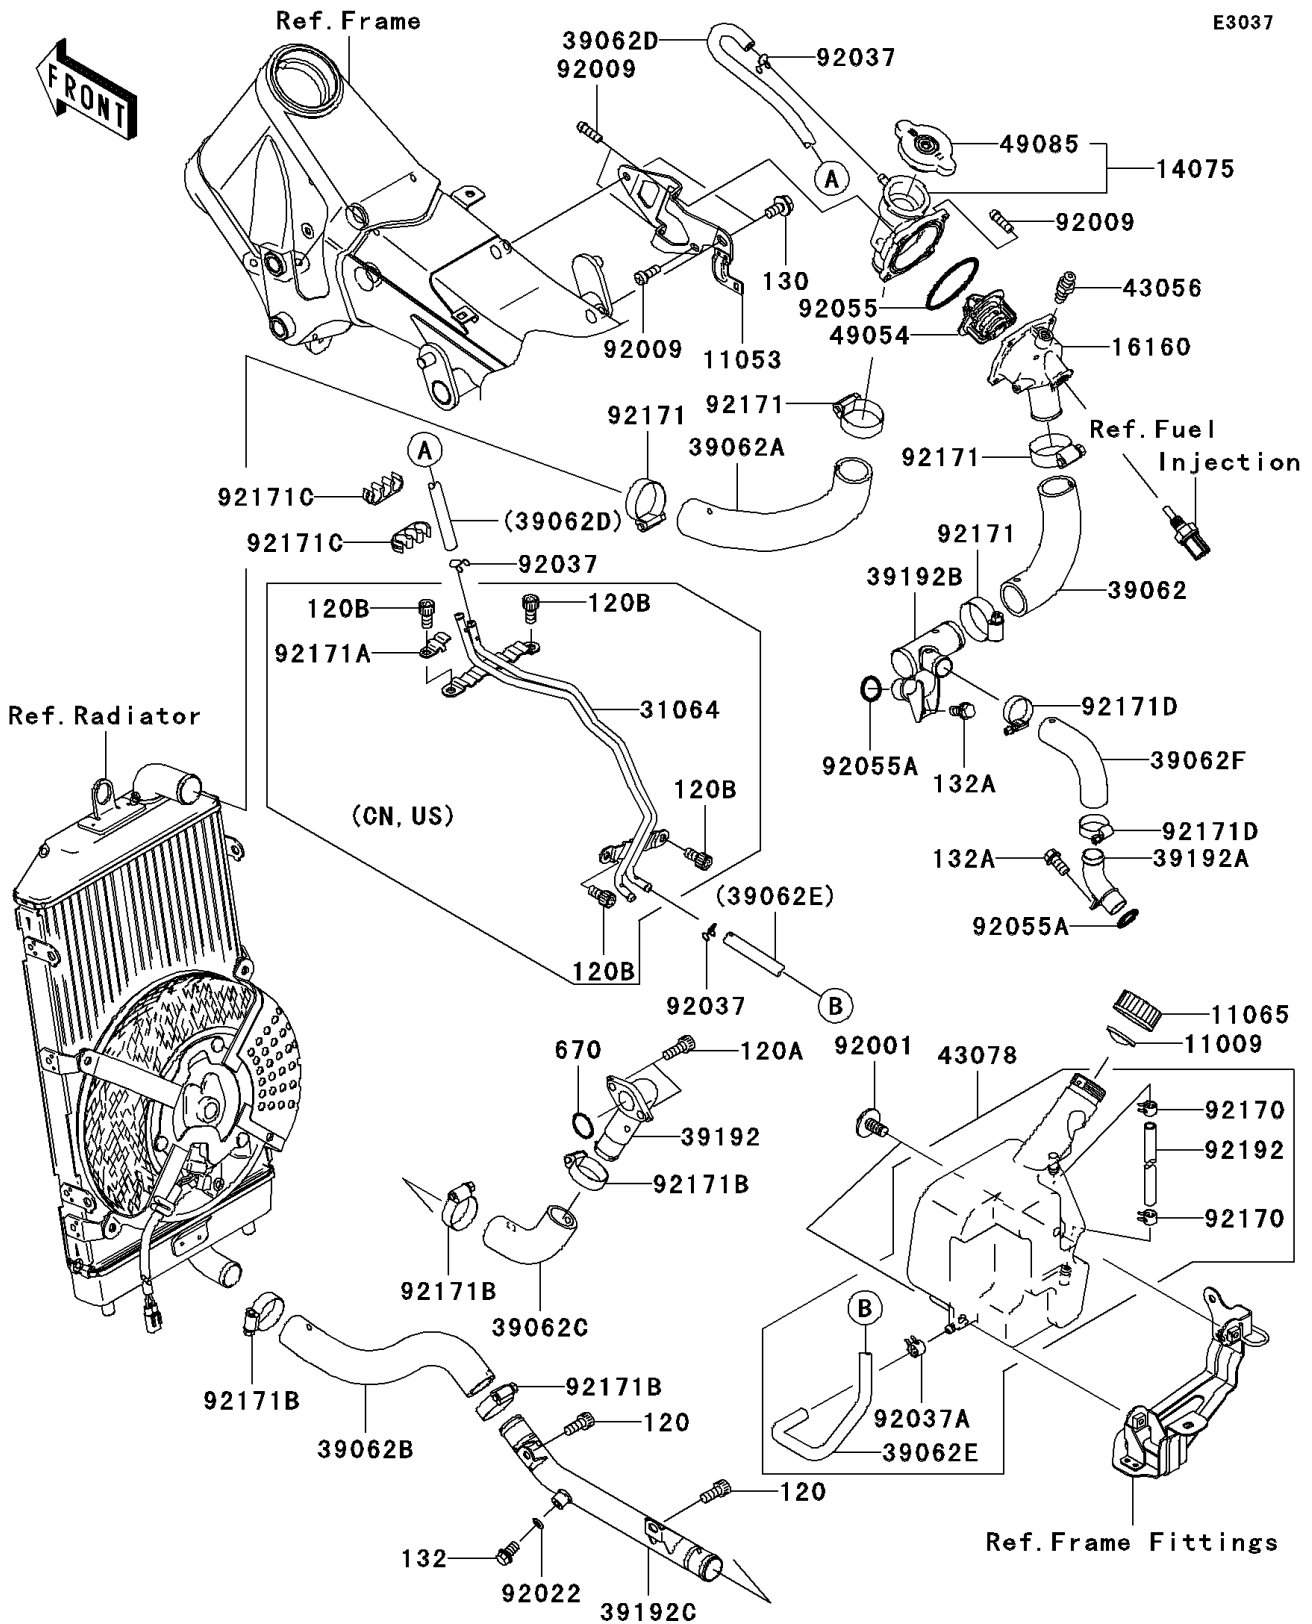

2005 Vulcan® 2000 Limited PARTS DIAGRAM

Water Pipe

E3037

2005 Vulcan® 2000 Limited PARTS LIST

Water Pipe

ITEM NAME	PART NUMBER	QUANTITY
BOLT-SOCKET (Ref # 120)	120R0614	1
BOLT-SOCKET (Ref # 120A)	120R0616	1
GASKET,RESERVOIR TANK CAP (Ref # 11009)	11009-1145	1
BRACKET,THERMOSTAT (Ref # 11053)	11053-0733	1
CAP (Ref # 11065)	11065-0063	1
CAP-ASSY (Ref # 14075)	14075-0001	1
BODY,THERMOSTAT (Ref # 16160)	16160-0003	1
HOSE-COOLING,THERMO-PIPE (Ref # 39062)	39062-0004	1
HOSE-COOLING,THERMO-RADIATOR (Ref # 39062A)	39062-0005	1
HOSE-COOLING,RADIATOR-PIPE (Ref # 39062B)	39062-0008	1
HOSE-COOLING,PIPE-WATER PUMP (Ref # 39062C)	39062-0009	1
HOSE-COOLING,THERMO-PIPE (Ref # 39062D)	39062-0047	1
HOSE-COOLING,RESERVOIR-PIPE (Ref # 39062E)	39062-0062	1
HOSE-COOLING,RR HEAD-PIPE (Ref # 39062F)	39062-0064	1
PIPE-WATER (Ref # 39192)	39192-0001	1
PIPE-WATER,RR HEAD (Ref # 39192A)	39192-0007	1
PIPE-WATER,FR HEAD (Ref # 39192B)	39192-0008	1
PIPE-WATER,RADIATOR-W/P (Ref # 39192C)	39192-0009	1
BREATHER (Ref # 43056)	43056-003	1
RESERVOIR (Ref # 43078)	43078-0020	1
THERMOSTAT (Ref # 49054)	49054-1067	1
CAP-ASSY-PRESSURE (Ref # 49085)	49085-1066	1
BOLT,6X16 (Ref # 92001)	92001-1950	1
SCREW,5X14 (Ref # 92009)	92009-1341	1
WASHER,6.2X11X1 (Ref # 92022)	92022-304	1
CLAMP,TUBE (Ref # 92037)	92037-147	1
CLAMP,TUBE (Ref # 92037A)	92037-1505	1
RING-O,53.5X2.6 (Ref # 92055)	92055-112	1
RING-O,16.8X2.4 (Ref # 92055A)	92055-1258	1

2005 Vulcan® 2000 Limited PARTS LIST

Water Pipe

ITEM NAME	PART NUMBER	QUANTITY
CLAMP (Ref # 92170)	92170-1493	1
CLAMP (Ref # 92171)	92171-0179	1
CLAMP (Ref # 92171B)	92171-0261	1
CLAMP (Ref # 92171C)	92171-0334	1
CLAMP (Ref # 92171D)	92171-0338	1
TUBE,7X10X120 (Ref # 92192)	92192-0010	1
BOLT-FLANGED (Ref # 130)	130L0612	1
BOLT-FLANGED-SMALL (Ref # 132)	132L0610	1
BOLT-FLANGED-SMALL (Ref # 132A)	132L0612	1
O RING,20MM (Ref # 670)	670B2020	1
BOLT-SOCKET (Ref # 120B)	120W0612	1
PIPE-COMP (Ref # 31064)	31064-0011	1
CLAMP (Ref # 92171A)	92171-0209	1