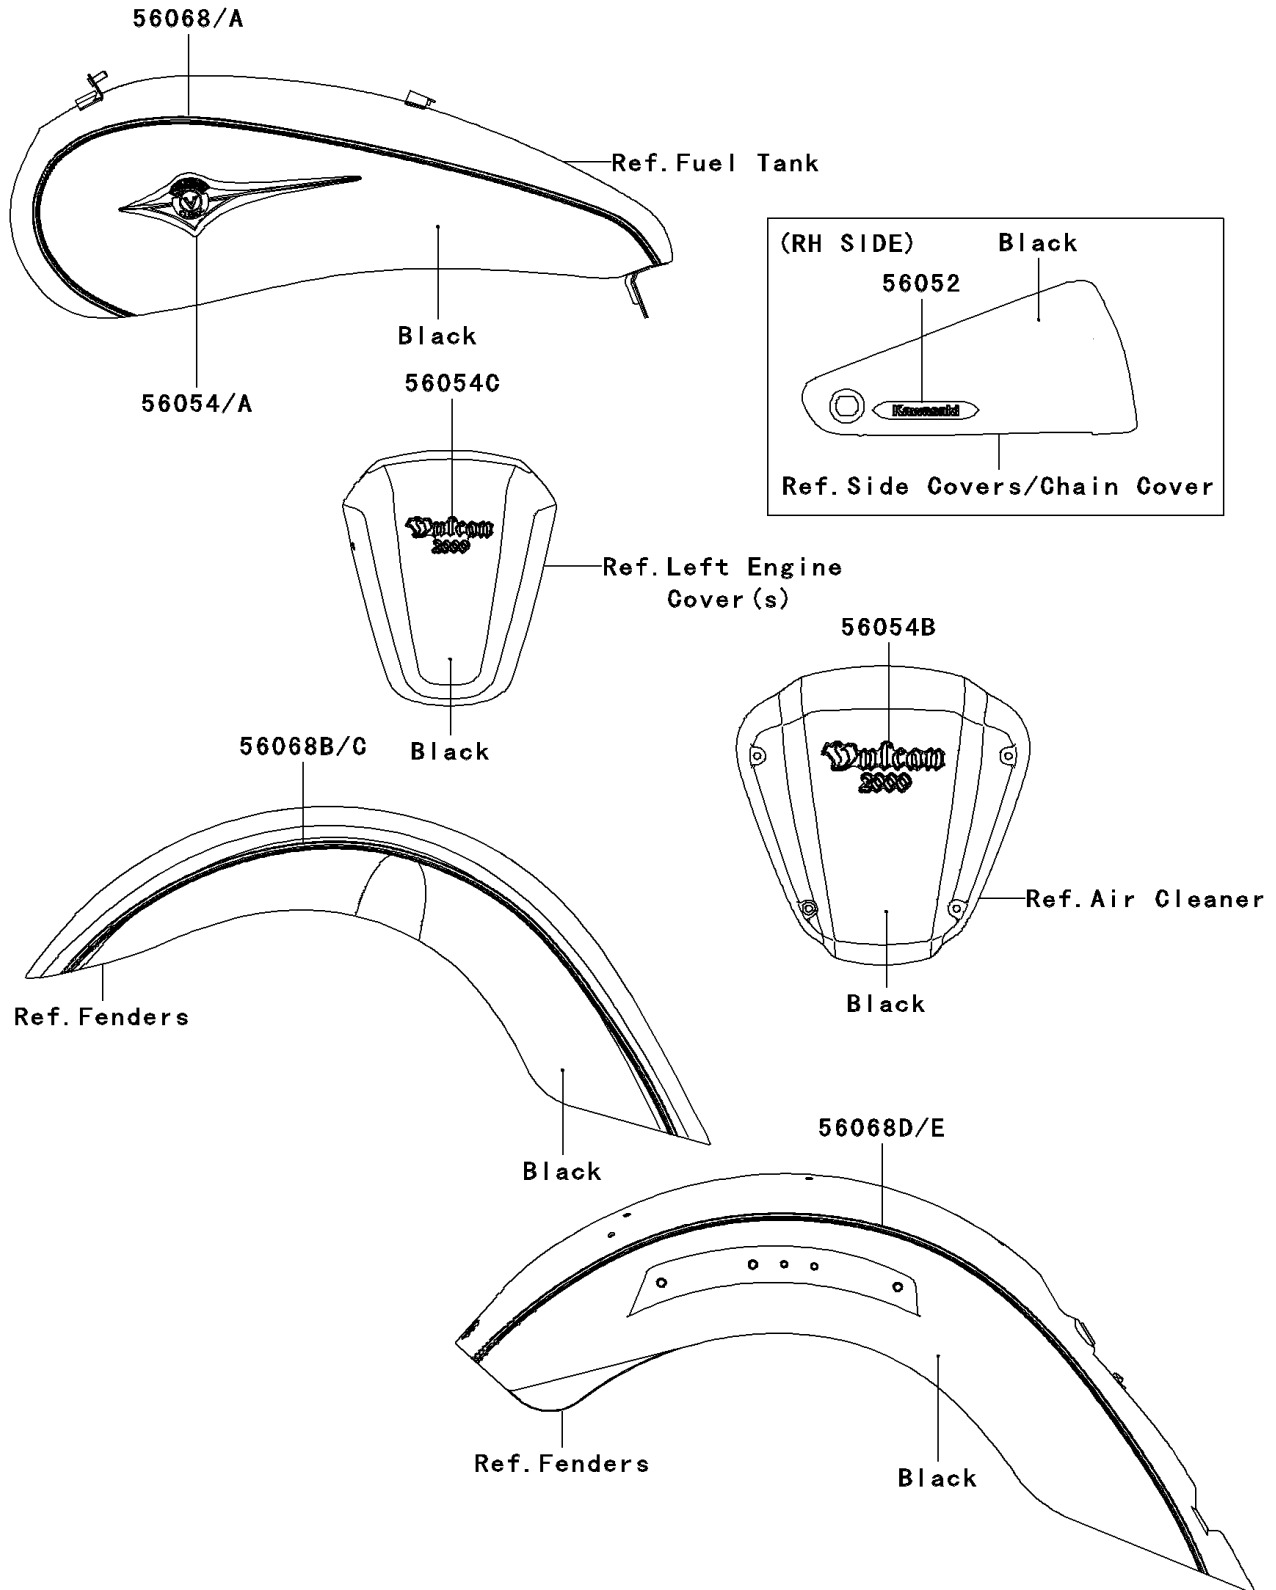

2008 Vulcan® 2000 PARTS DIAGRAM

Decals(Black)(G8F)

F2861

2008 Vulcan® 2000 PARTS LIST

Decals(Black)(G8F)

ITEM NAME	PART NUMBER	QUANTITY
MARK,SIDE COVER,RH,KAWASAKI (Ref # 56052)	56052-0234	1
MARK,FUEL TANK,LH (Ref # 56054)	56054-0120	1
MARK,FUEL TANK,RH (Ref # 56054A)	56054-0121	1
MARK,AIR CLEANER COVER (Ref # 56054B)	56054-0122	1
MARK,IGNITION COIL COVER (Ref # 56054C)	56054-0123	1
PATTERN,FUEL TANK,LH (Ref # 56068)	56068-0561	1
PATTERN,FUEL TANK,RH (Ref # 56068A)	56068-0562	1
PATTERN,FR FENDER,LH (Ref # 56068B)	56068-0563	1
PATTERN,FR FENDER,RH (Ref # 56068C)	56068-0564	1
PATTERN,RR FENDER,LH (Ref # 56068D)	56068-0565	1
PATTERN,RR FENDER,RH (Ref # 56068E)	56068-0566	1