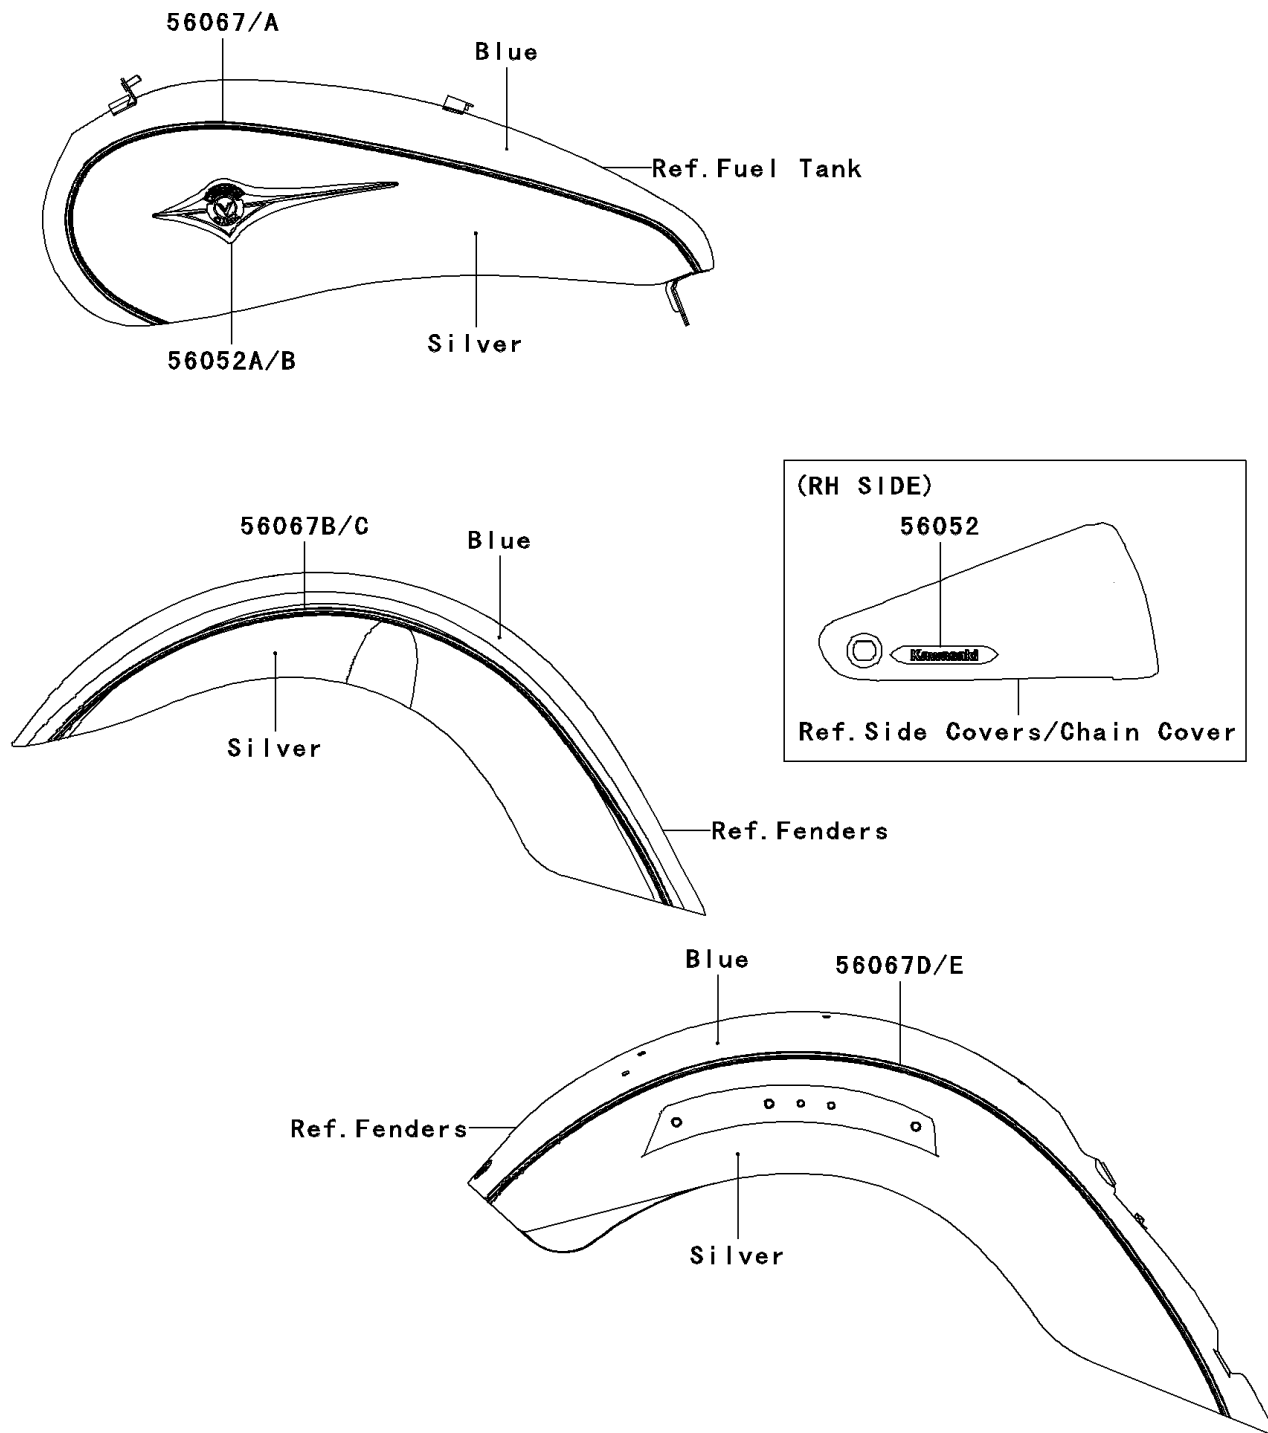

## 2006 Vulcan® 2000 PARTS DIAGRAM

Decals(AGF)(Blue/Silver)

F2861A

## 2006 Vulcan® 2000 PARTS LIST

Decals(AGF)(Blue/Silver)

ITEM NAME	PART NUMBER	QUANTITY
MARK,SIDE COVER,RH,KAWASAKI (Ref # 56052)	56052-0234	1
MARK,FUEL TANK,LH (Ref # 56052A)	56052-0277	1
MARK,FUEL TANK,RH (Ref # 56052B)	56052-0278	1
PATTERN,FUEL TANK,LH (Ref # 56067)	56067-0424	1
PATTERN,FUEL TANK,RH (Ref # 56067A)	56067-0425	1
PATTERN,FR FENDER,LH (Ref # 56067B)	56067-0426	1
PATTERN,FR FENDER,RH (Ref # 56067C)	56067-0427	1
PATTERN,RR FENDER,LH (Ref # 56067D)	56067-0428	1
PATTERN,RR FENDER,RH (Ref # 56067E)	56067-0429	1