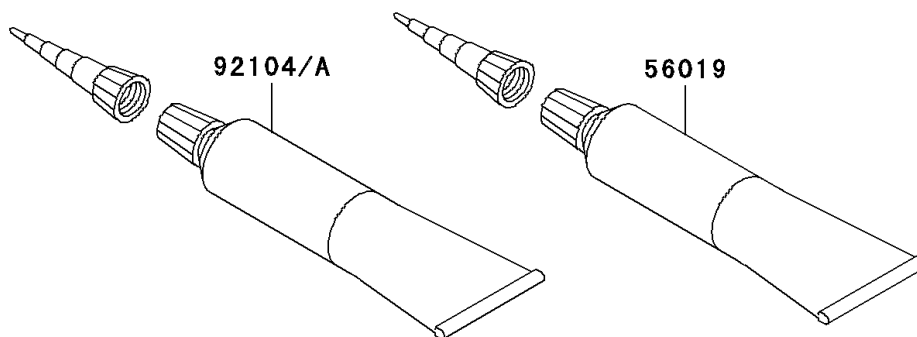

## 2006 Vulcan® 2000 PARTS DIAGRAM

Owner's Tools

F2810

## 2006 Vulcan® 2000 PARTS LIST

Owner's Tools

ITEM NAME	PART NUMBER	QUANTITY
TOOL-KIT (Ref # 56007)	56007-0011	1
BAG,TOOL (Ref # 56008)	56008-0001	1
THREE BOND TB1211,HT/RS,WHITE (Ref # 56019)	56019-120	1
GASKET-LIQUID,TB1211F (Ref # 92104)	92104-0004	1
GASKET-LIQUID,BLACK TB1216B (Ref # 92104A)	92104-1064	1
GRIP-SCREW DRIVER (Ref # 92106)	92106-1001	1
TOOL-DRIVER,#3PHILLIPS (Ref # 92107)	92107-008	1
TOOL-DRIVER,#2PHILLIPS&SLOT (Ref # 92107A)	92107-1052	1
TOOL-WRENCH,ALLEN,5MM (Ref # 92110)	92110-1015	1
TOOL-WRENCH,OPEN END,10X12 (Ref # 92110A)	92110-1165	1
TOOL-WRENCH,OPEN END,14X17 (Ref # 92110B)	92110-1166	1
TOOL-WRENCH,OPEN END,8X10 (Ref # 92110C)	92110-1167	1
TOOL-WRENCH,ALLEN,4MM (Ref # 92110D)	92110-3703	1
TOOL-PLIERS (Ref # 92112)	92112-003	1
TOOL-WRENCH,ALLEN,6MM (Ref # 92127)	92127-003	1