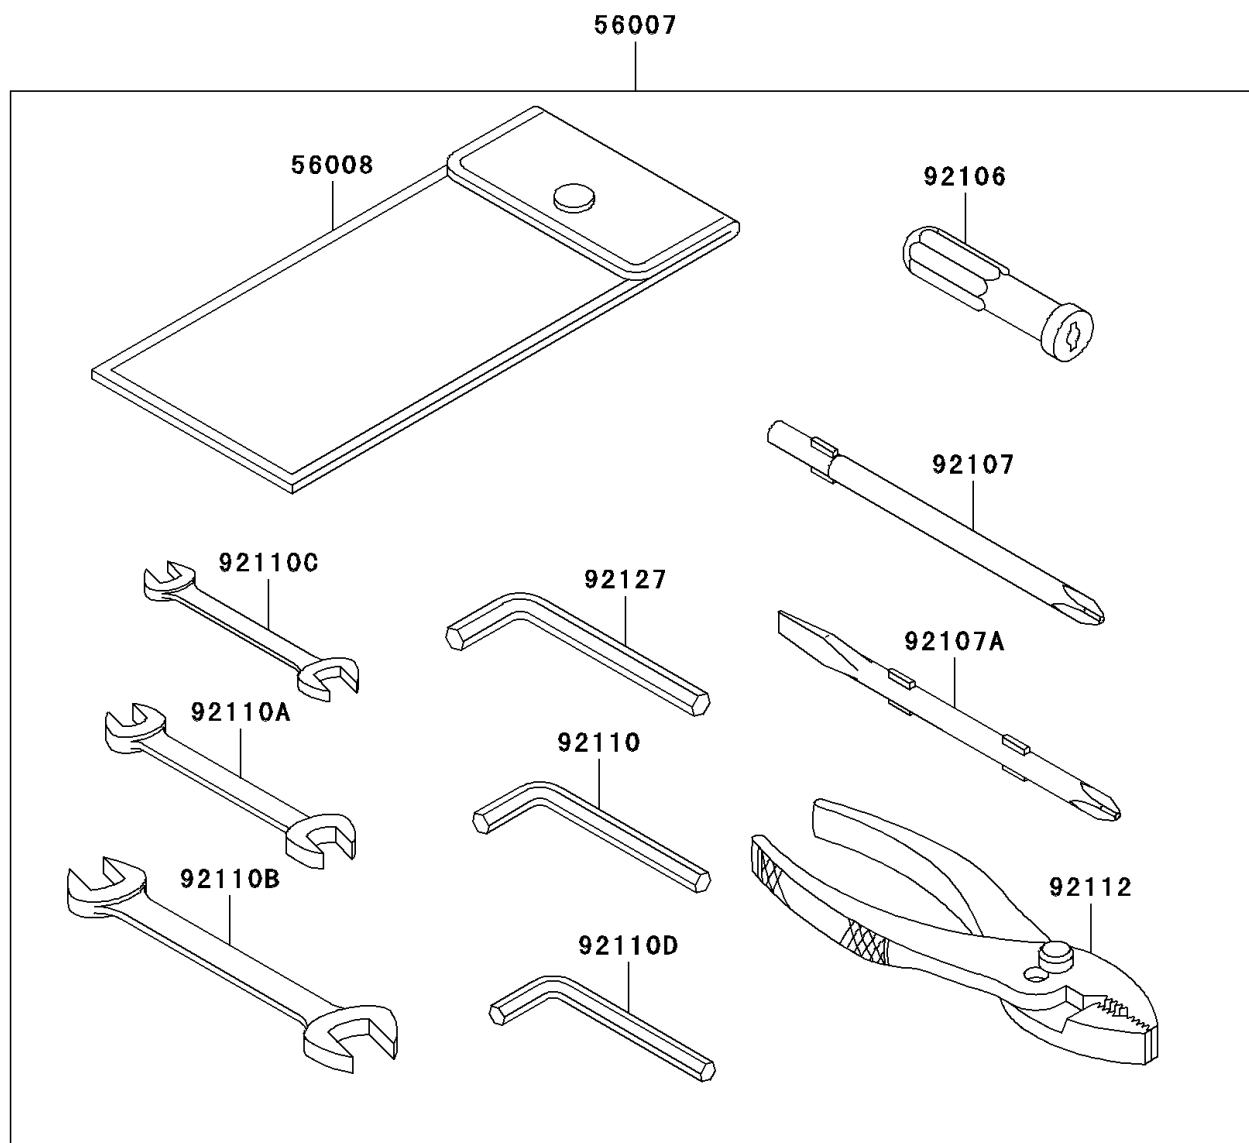

## 2006 Vulcan® 2000 PARTS DIAGRAM

Owner's Tools

F2810

## 2006 Vulcan® 2000 PARTS LIST

Owner's Tools

ITEM NAME	PART NUMBER	QUANTITY
TOOL-KIT (Ref # 56007)	56007-0011	1
BAG,TOOL (Ref # 56008)	56008-0001	1
THREE BOND TB1211,HT/RS,WHITE (Ref # 56019)	56019-120	1
GASKET-LIQUID,TB1211F (Ref # 92104)	92104-0004	1
GASKET-LIQUID,BLACK TB1216B (Ref # 92104A)	92104-1064	1
GRIP-SCREW DRIVER (Ref # 92106)	92106-1001	1
TOOL-DRIVER,#3PHILLIPS (Ref # 92107)	92107-008	1
TOOL-DRIVER,#2PHILLIPS&SLOT (Ref # 92107A)	92107-1052	1
TOOL-WRENCH,ALLEN,5MM (Ref # 92110)	92110-1015	1
TOOL-WRENCH,OPEN END,10X12 (Ref # 92110A)	92110-1165	1
TOOL-WRENCH,OPEN END,14X17 (Ref # 92110B)	92110-1166	1
TOOL-WRENCH,OPEN END,8X10 (Ref # 92110C)	92110-1167	1
TOOL-WRENCH,ALLEN,4MM (Ref # 92110D)	92110-3703	1
TOOL-PLIERS (Ref # 92112)	92112-003	1
TOOL-WRENCH,ALLEN,6MM (Ref # 92127)	92127-003	1