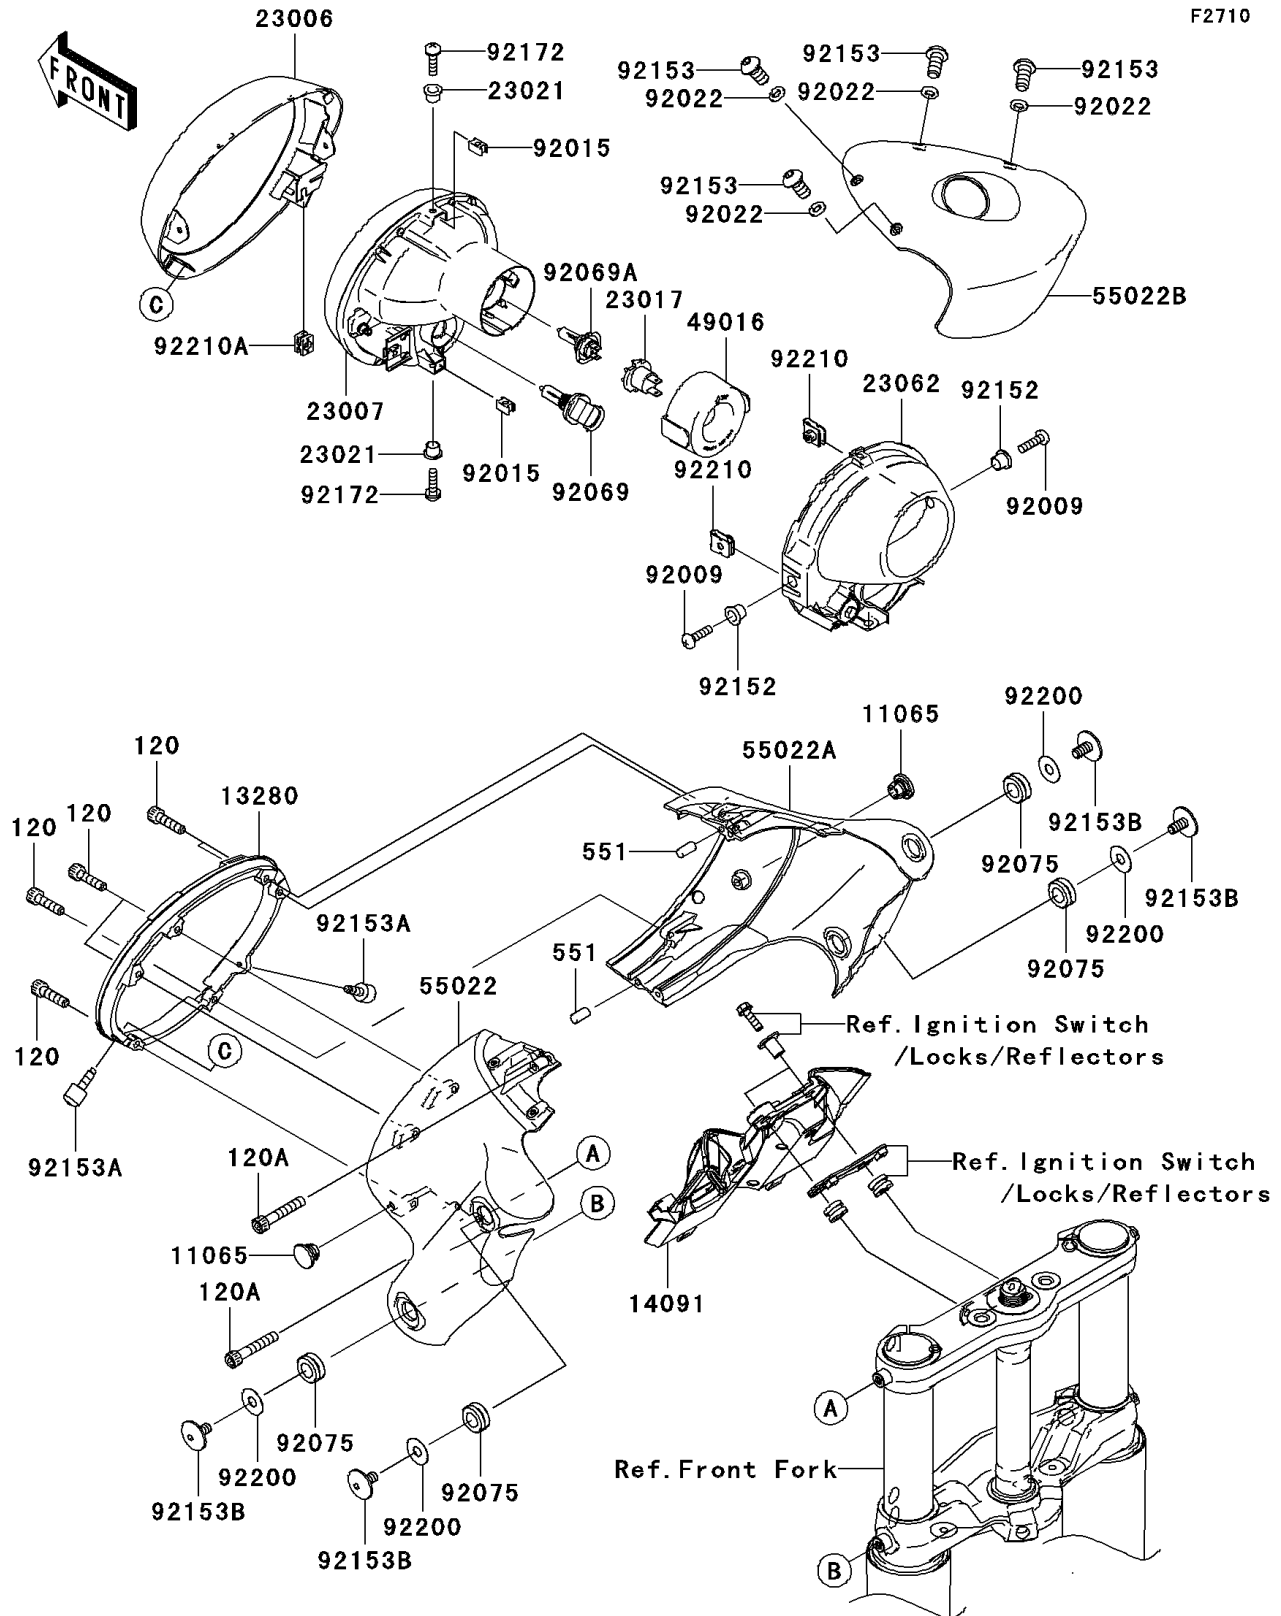

2006 Vulcan® 2000 PARTS DIAGRAM

Headlight(s)

F2710

2006 Vulcan® 2000 PARTS LIST

Headlight(s)

ITEM NAME	PART NUMBER	QUANTITY
BOLT-SOCKET,6X22 (Ref # 120)	120S0622	1
BOLT-SOCKET,6X35 (Ref # 120A)	120W0635	1
PIN-DOWEL,6X12 (Ref # 551)	551A0612	1
CAP (Ref # 11065)	11065-0054	1
HOLDER,HEAD LAMP (Ref # 13280)	13280-0021	1
COVER,HEAD LAMP (Ref # 14091)	14091-0241	1
RIM-LAMP (Ref # 23006)	23006-0003	1
LENS-COMP,HEAD LAMP (Ref # 23007)	23007-0028	1
SOCKET,HEAD LAMP (Ref # 23017)	23017-1067	1
WASHER (Ref # 23021)	23021-010	1
BRACKET-COMP,HEAD LAMP (Ref # 23062)	23062-0017	1
COVER-SEAL,SOCKET (Ref # 49016)	49016-1203	1
COVER-HEAD LAMP,LH (Ref # 55022)	55022-0012	1
COVER-HEAD LAMP,RH (Ref # 55022A)	55022-0013	1
COVER-HEAD LAMP,UPP (Ref # 55022B)	55022-0015	1
SCREW,5X16 (Ref # 92009)	92009-1879	1
NUT,5MM (Ref # 92015)	92015-1354	1
WASHER,6.2X11X1.5 (Ref # 92022)	92022-183	1
BULB,12V 65W,H9 (Ref # 92069)	92069-0007	1
BULB,12V 55W,H7 (Ref # 92069A)	92069-1126	1
DAMPER (Ref # 92075)	92075-104	1
COLLAR (Ref # 92152)	92152-0161	1
BOLT,SOCKET,6X16 (Ref # 92153)	92153-0404	1
BOLT,SOCKET,5X16 (Ref # 92153A)	92153-0624	1
BOLT,SOCKET,8X16 (Ref # 92153B)	92153-0709	1
SCREW,5X16 (Ref # 92172)	92172-0142	1
WASHER,8.8X23.5X0.5 (Ref # 92200)	92200-0136	1
NUT,5MM (Ref # 92210)	92210-0128	1
NUT (Ref # 92210A)	92210-0129	1