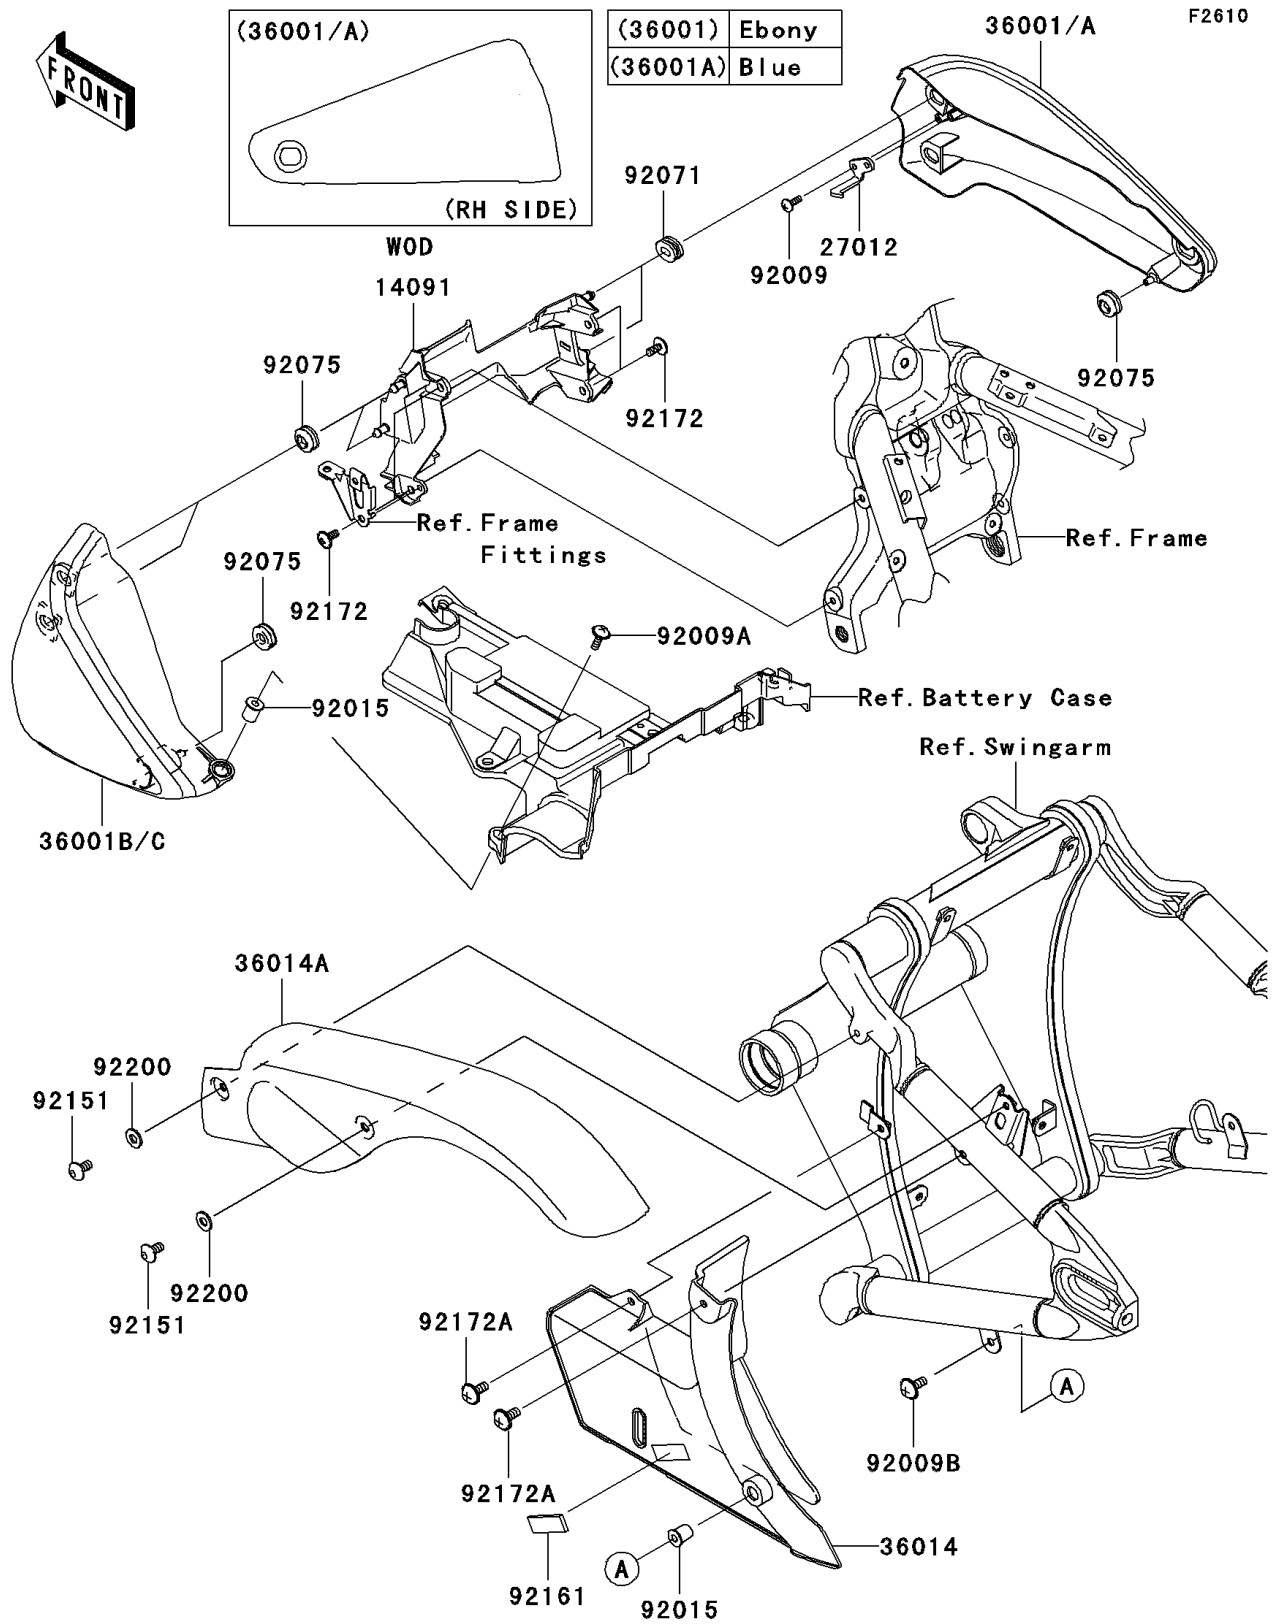

2006 Vulcan® 2000 PARTS DIAGRAM

Side Covers/Chain Cover

2006 Vulcan® 2000 PARTS LIST

Side Covers/Chain Cover

ITEM NAME	PART NUMBER	QUANTITY
COVER,SIDE COVER,CNT (Ref # 14091)	14091-0237	1
HOOK,SIDE COVER,RH (Ref # 27012)	27012-0025	1
COVER-SIDE,RH,EBONY (Ref # 36001)	36001-0031-H8	1
COVER-SIDE,RH,M.O.BLUE (Ref # 36001A)	36001-0031-726	1
COVER-SIDE,LH,EBONY (Ref # 36001B)	36001-0035-H8	1
COVER-SIDE,LH,M.O.BLUE (Ref # 36001C)	36001-0035-726	1
CASE-CHAIN,LWR (Ref # 36014)	36014-0014	1
CASE-CHAIN,UPP (Ref # 36014A)	36014-0026	1
SCREW,TAPPING,4X12,BLACK (Ref # 92009)	92009-1142	1
SCREW,6X25 (Ref # 92009A)	92009-1465	1
SCREW,6X14 (Ref # 92009B)	92009-1662	1
NUT (Ref # 92015)	92015-1700	1
GROMMET (Ref # 92071)	92071-0011	1
DAMPER (Ref # 92075)	92075-1067	1
BOLT,SOCKET,6X12 (Ref # 92151)	92151-1940	1
DAMPER (Ref # 92161)	92161-0124	1
SCREW,6X14 (Ref # 92172)	92172-0004	1
SCREW,6X14 (Ref # 92172A)	92172-0140	1
WASHER,6.5X14.5X1.5 (Ref # 92200)	92200-3775	1