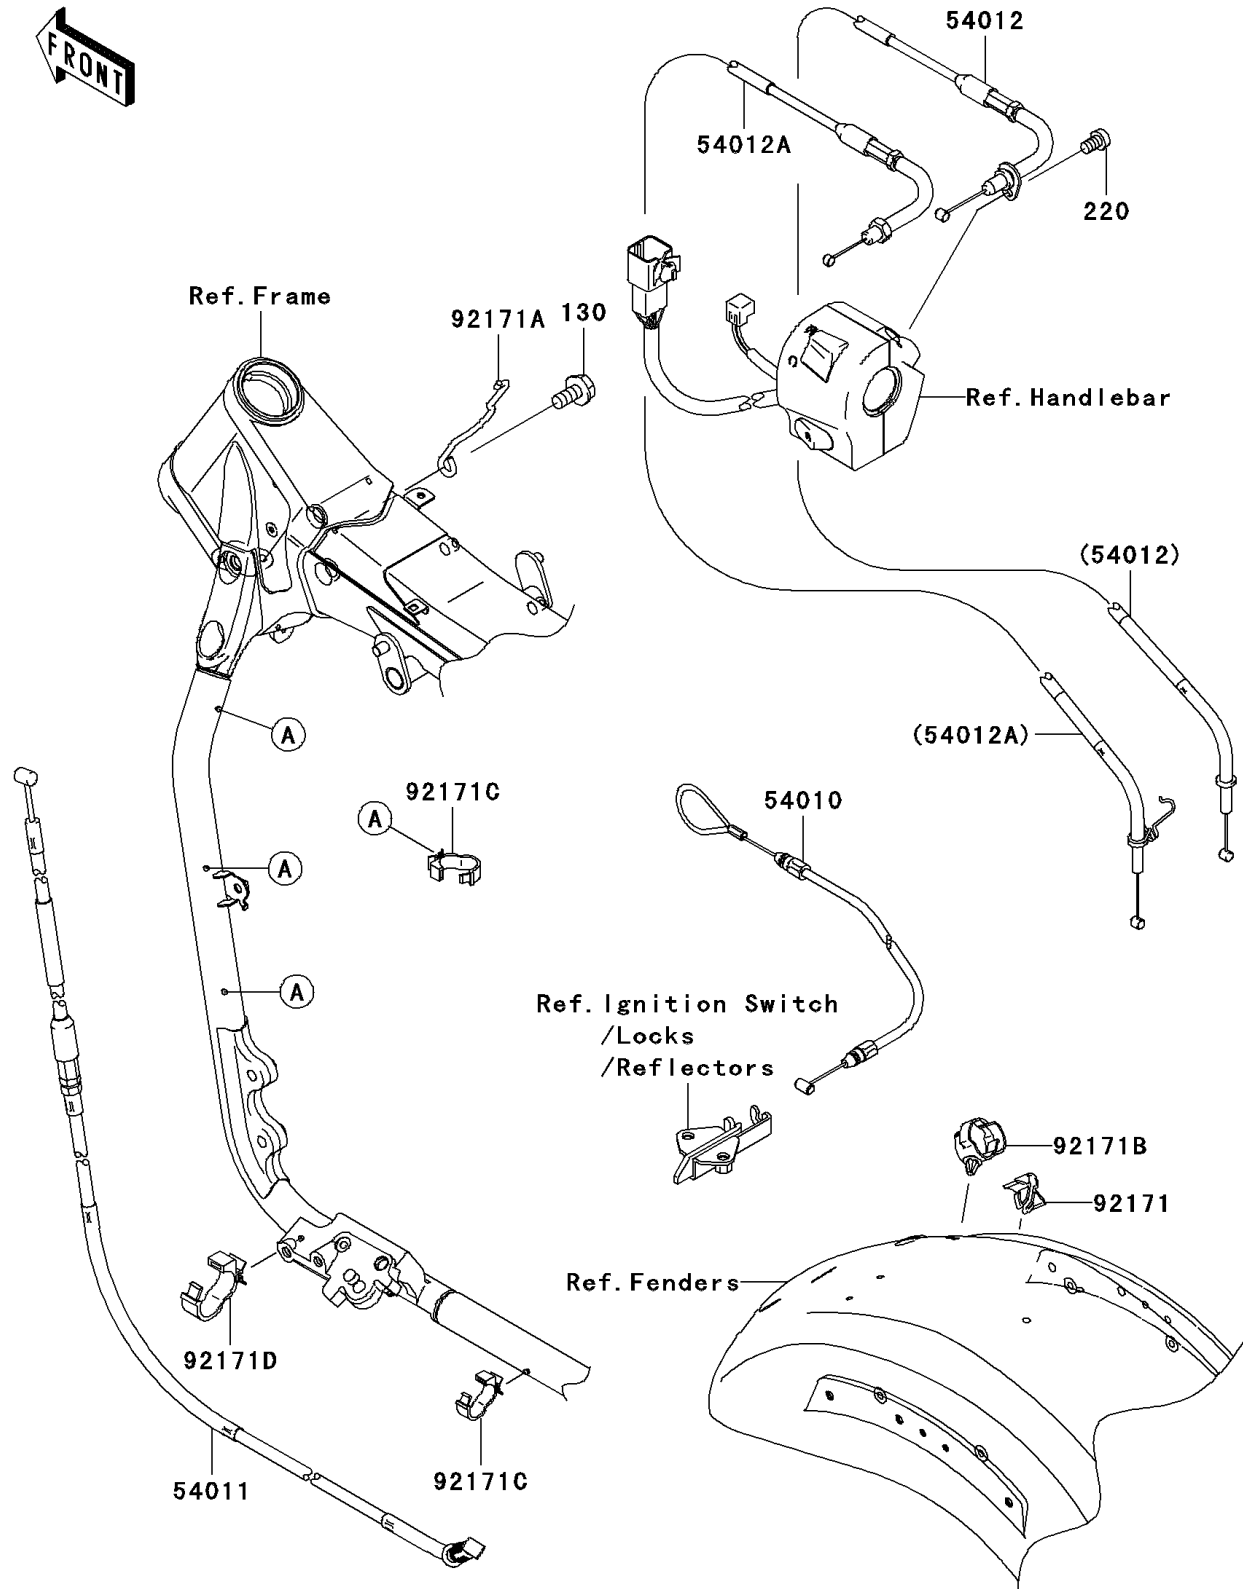

2006 Vulcan® 2000 PARTS DIAGRAM

Cables

F2540

2006 Vulcan® 2000 PARTS LIST

Cables

| ITEM NAME | PART NUMBER | QUANTITY |
|---------------------------------------|-------------|----------|
| BOLT-FLANGED,6X12 (Ref # 130) | 130J0612 | 1 |
| SCREW-PAN-CROSS,5X8 (Ref # 220) | 220F0508 | 1 |
| CABLE,SEAT LOCK (Ref # 54010) | 54010-0018 | 1 |
| CABLE-CLUTCH (Ref # 54011) | 54011-0004 | 1 |
| CABLE-THROTTLE,OPENING (Ref # 54012) | 54012-0145 | 1 |
| CABLE-THROTTLE,CLOSING (Ref # 54012A) | 54012-0146 | 1 |
| CLAMP,SEAT LOCK CABLE (Ref # 92171) | 92171-0328 | 1 |
| CLAMP,CABLE (Ref # 92171A) | 92171-0330 | 1 |
| CLAMP,DIA=13 (Ref # 92171B) | 92171-1415 | 1 |
| CLAMP,DIA=10 (Ref # 92171C) | 92171-1423 | 1 |
| CLAMP,DIA=15 (Ref # 92171D) | 92171-1424 | 1 |