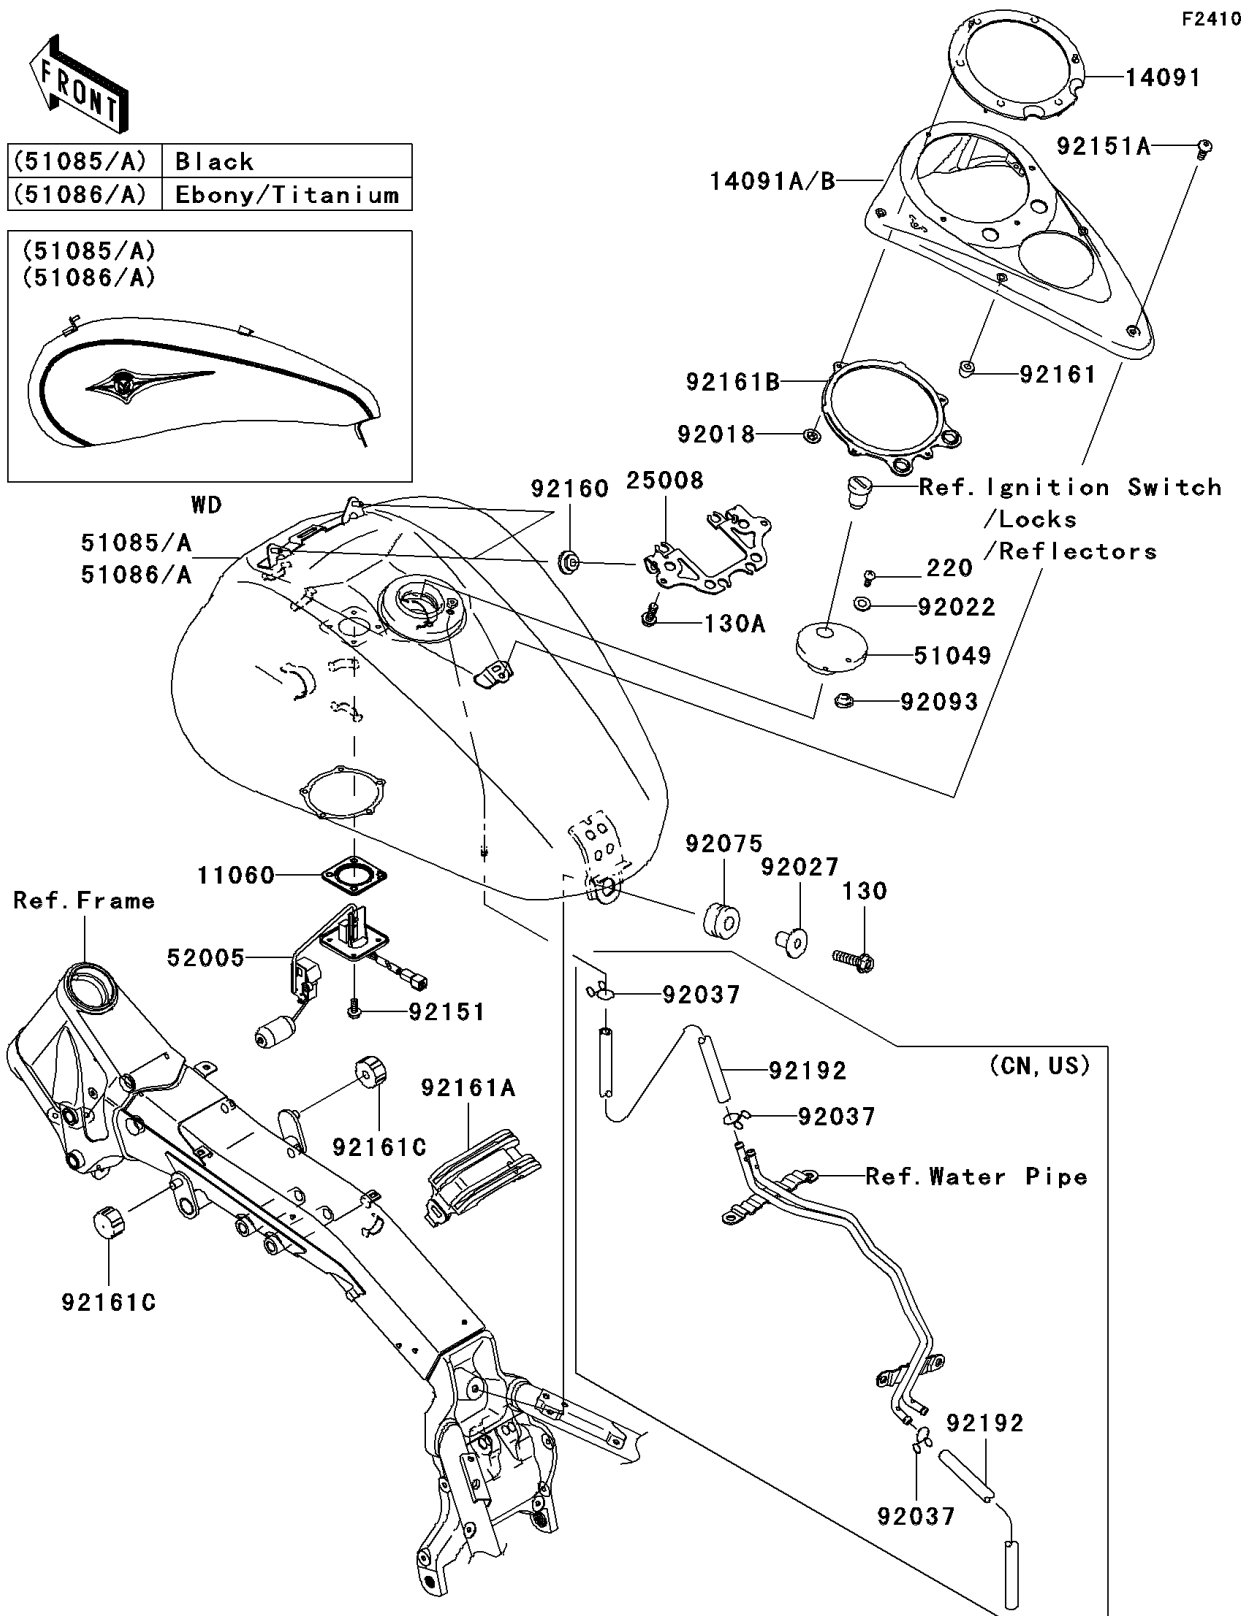

2008 Vulcan® 2000 PARTS DIAGRAM

Fuel Tank

(51085/A)	Black
(51086/A)	Ebony/Titanium

2008 Vulcan® 2000 PARTS LIST

Fuel Tank

ITEM NAME	PART NUMBER	QUANTITY
BOLT-FLANGED,8X30 (Ref # 130)	130BA0830	1
BOLT-FLANGED,6X14 (Ref # 130A)	130BB0614	1
SCREW-PAN-CROSS,5X10 (Ref # 220)	220AA0510	1
GASKET,FUEL GAUGE (Ref # 11060)	11060-1952	1
COVER,METER,UPP (Ref # 14091)	14091-0284	1
COVER,METER,LWR,M.D,BLACK (Ref # 14091A)	14091-0917-17K	1
BRACKET-METER (Ref # 25008)	25008-0001	1
CAP-TANK,FUEL (Ref # 51049)	51049-0003	1
GAUGE,FUEL (Ref # 52005)	52005-0022	1
NUT,PUSH,3MM (Ref # 92018)	92018-005	1
WASHER,5.1X10X1.0 (Ref # 92022)	92022-1977	1
COLLAR,L=19.3 (Ref # 92027)	92027-1780	1
DAMPER (Ref # 92075)	92075-1736	1
SEAL,FUEL TANK CAP (Ref # 92093)	92093-1030	1
BOLT,5X12 (Ref # 92151)	92151-1599	1
BOLT,SOCKET,6X12 (Ref # 92151A)	92151-1940	1
DAMPER (Ref # 92160)	92160-1613	1
DAMPER,METER COVER (Ref # 92161)	92161-0040	1
DAMPER,FUEL TANK,CNT (Ref # 92161A)	92161-0042	1
DAMPER,METER (Ref # 92161B)	92161-0173	1
DAMPER,FUEL TANK (Ref # 92161C)	92161-0293	1
TANK-COMP-FUEL,M.D,BLACK (Ref # 51085)	51085-5308-17K	1
TANK-COMP-FUEL,M.D,BLACK (Ref # 51085A)	51085-5399-17K	1
CLAMP,TUBE (Ref # 92037)	92037-147	1
TUBE,BLUE (Ref # 92192)	92192-0037	1