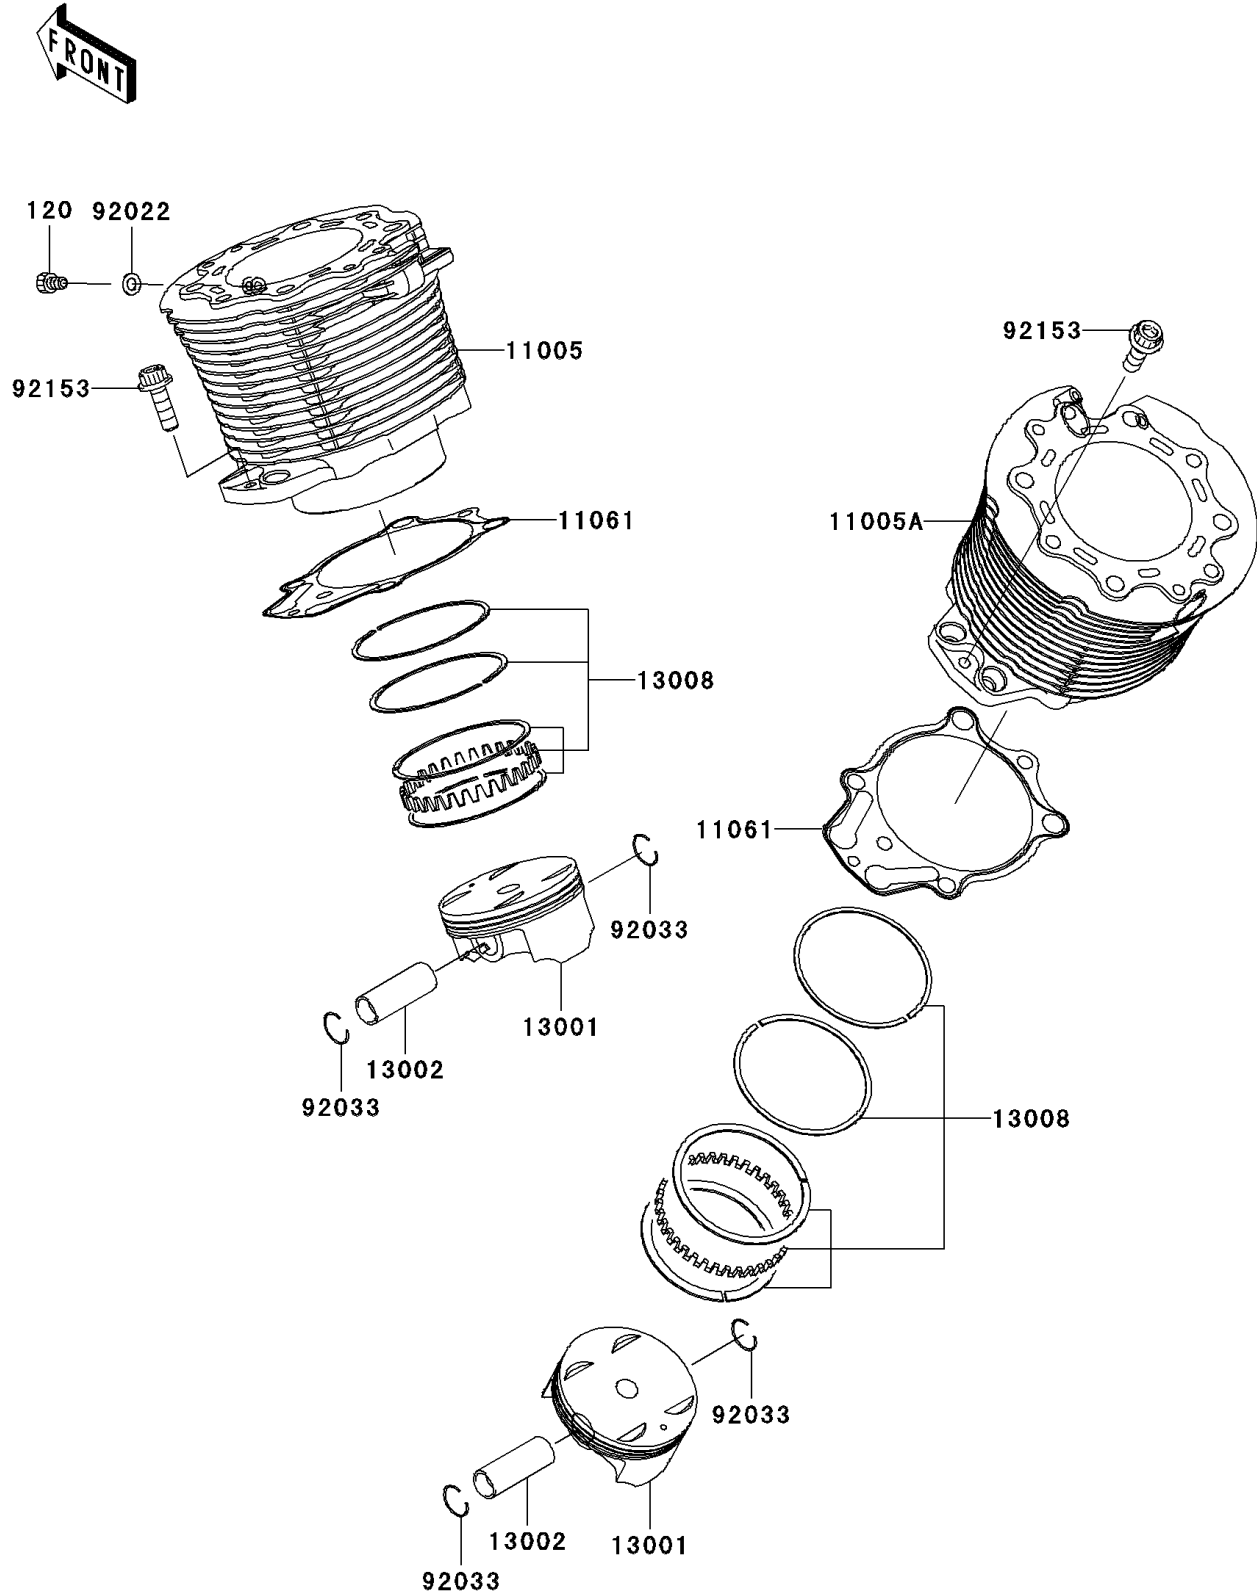

2006 Vulcan® 2000 PARTS DIAGRAM

Cylinder/Piston(s)

E1120

2006 Vulcan® 2000 PARTS LIST

Cylinder/Piston(s)

ITEM NAME	PART NUMBER	QUANTITY
BOLT-SOCKET,6X10 (Ref # 120)	120R0610	1
CYLINDER-ENGINE,FR (Ref # 11005)	11005-0040	1
CYLINDER-ENGINE,RR (Ref # 11005A)	11005-0041	1
GASKET,CYLINDER BASE (Ref # 11061)	11061-0010	1
PISTON-ENGINE (Ref # 13001)	13001-0003	1
PIN-PISTON (Ref # 13002)	13002-0001	1
RING-SET-PISTON (Ref # 13008)	13008-0001	1
WASHER,6.2X11X1 (Ref # 92022)	92022-304	1
RING-SNAP (Ref # 92033)	92033-3721	1
BOLT,8X25 (Ref # 92153)	92153-0313	1