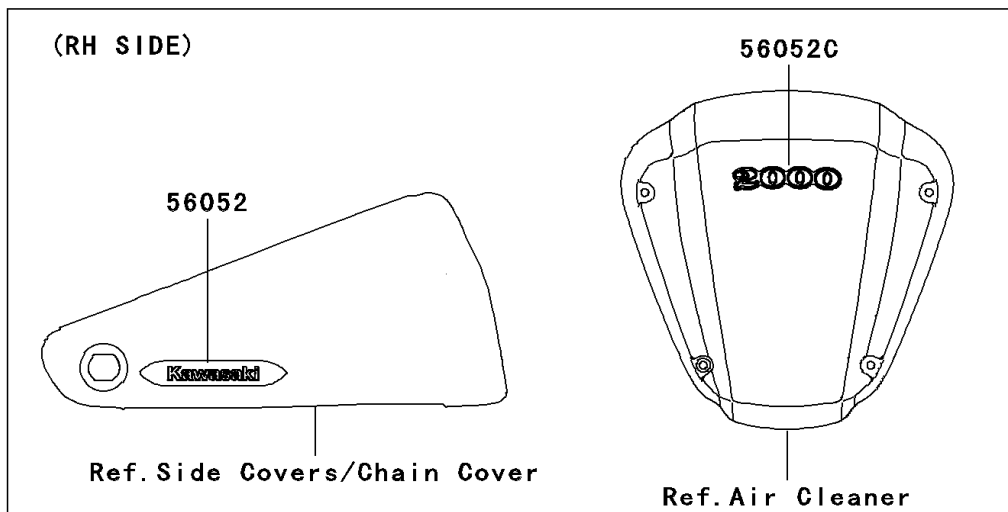

2004 Vulcan® 2000 PARTS DIAGRAM

Decals(Purple)(Red)(A1)

F2861

2004 Vulcan® 2000 PARTS LIST

Decals(Purple)(Red)(A1)

ITEM NAME	PART NUMBER	QUANTITY
MARK,SIDE COVER,RH,KAWASAKI (Ref # 56052)	56052-0234	1
MARK,FUEL TANK,LH (Ref # 56052A)	56052-0277	1
MARK,FUEL TANK,RH (Ref # 56052B)	56052-0278	1
MARK,2000 (Ref # 56052C)	56052-0293	1