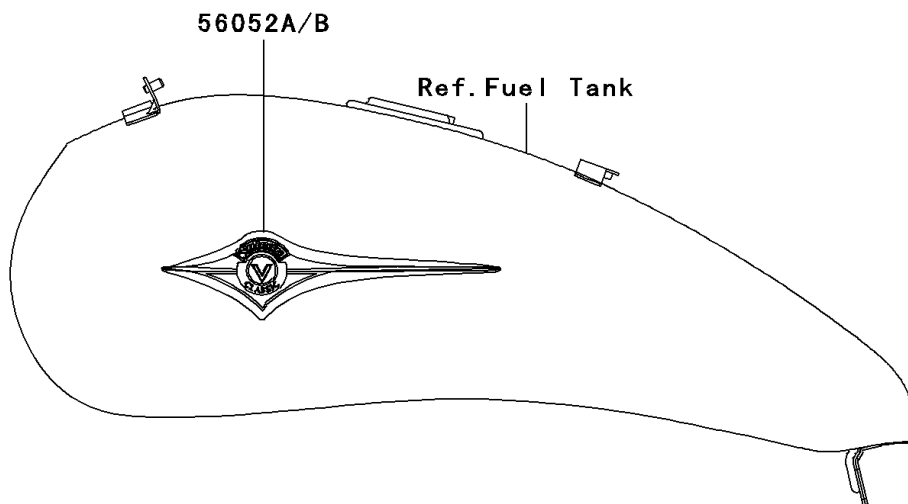

2004 Vulcan® 2000 PARTS DIAGRAM

Decals(Purple)(Red)(A1)

F2861

2004 Vulcan® 2000 PARTS LIST

Decals(Purple)(Red)(A1)

ITEM NAME	PART NUMBER	QUANTITY
MARK,SIDE COVER,RH,KAWASAKI (Ref # 56052)	56052-0234	1
MARK,FUEL TANK,LH (Ref # 56052A)	56052-0277	1
MARK,FUEL TANK,RH (Ref # 56052B)	56052-0278	1
MARK,2000 (Ref # 56052C)	56052-0293	1