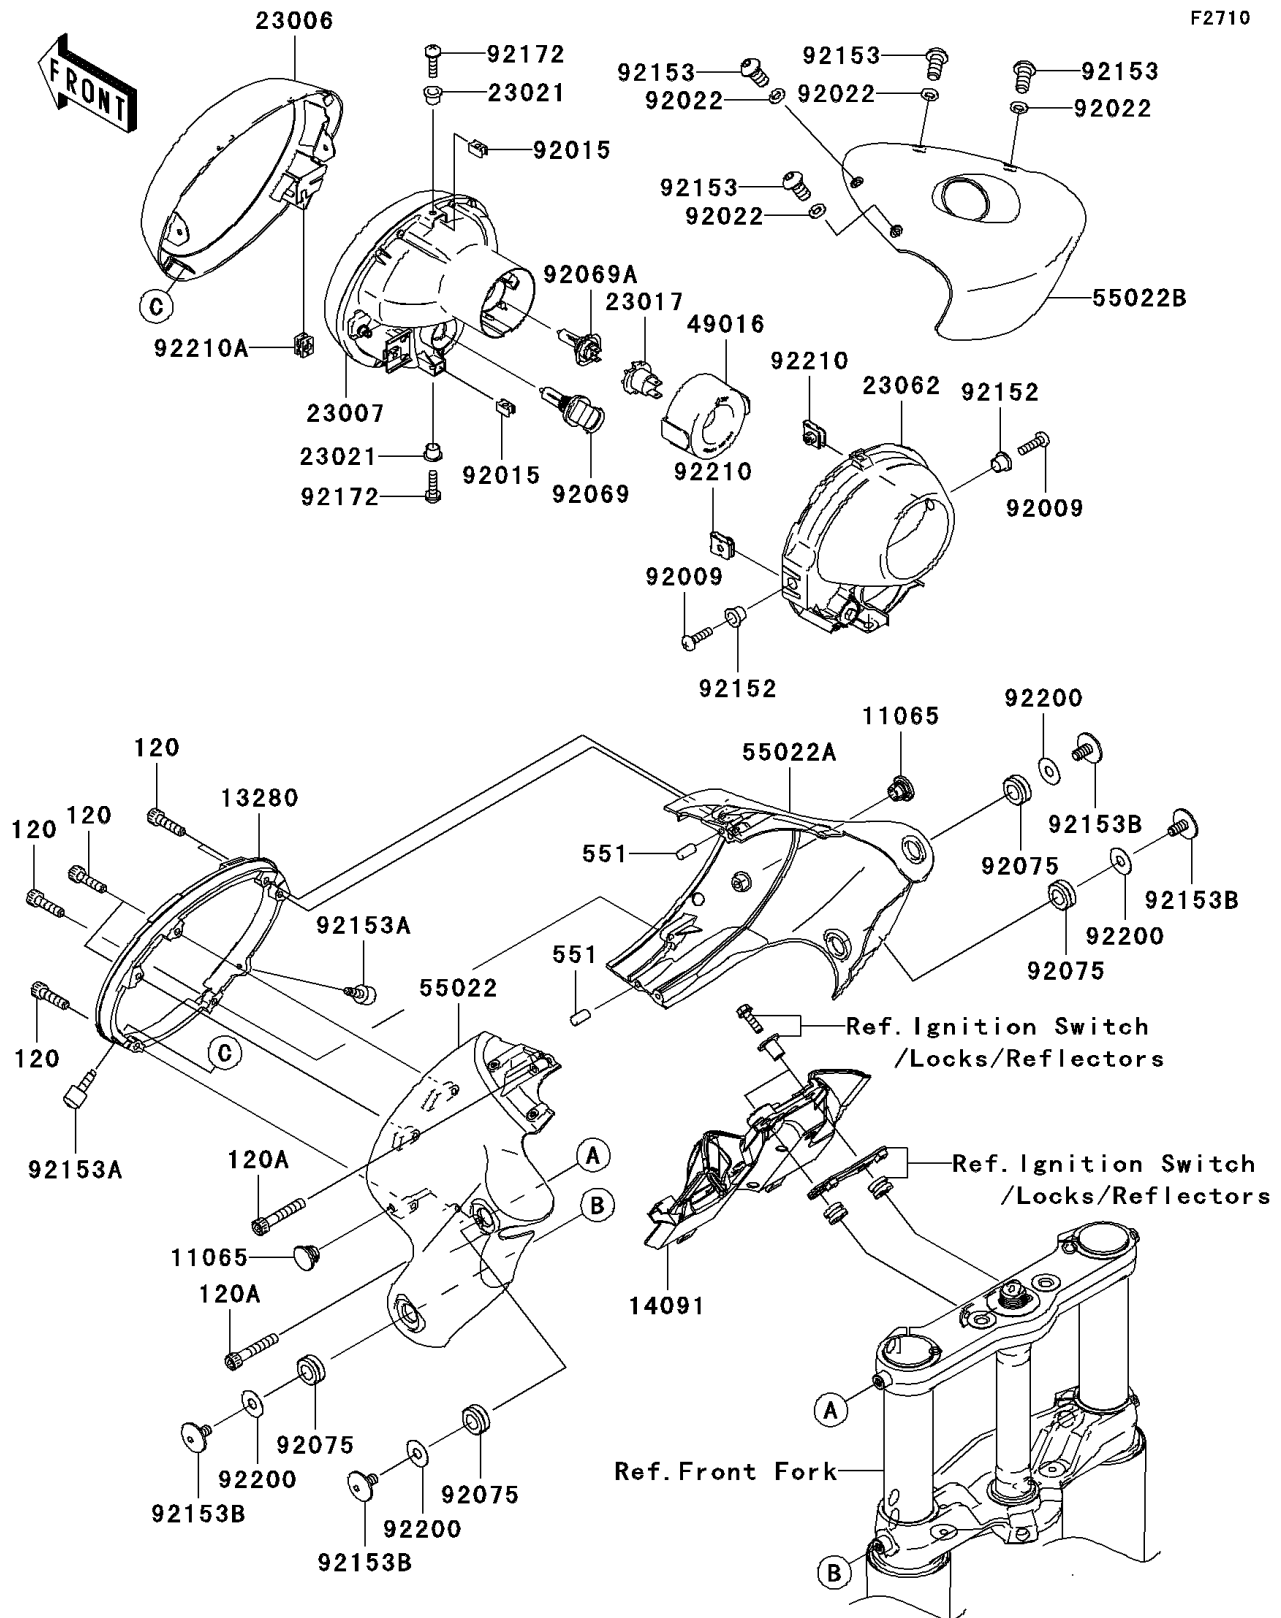

## 2004 Vulcan® 2000 PARTS DIAGRAM

Headlight(s)

F2710

## 2004 Vulcan® 2000 PARTS LIST

Headlight(s)

ITEM NAME	PART NUMBER	QUANTITY
BOLT-SOCKET,6X22 (Ref # 120)	120S0622	1
BOLT-SOCKET,6X35 (Ref # 120A)	120W0635	1
PIN-DOWEL,6X12 (Ref # 551)	551A0612	1
CAP (Ref # 11065)	11065-0054	1
HOLDER,HEAD LAMP (Ref # 13280)	13280-0021	1
COVER,HEAD LAMP (Ref # 14091)	14091-0241	1
RIM-LAMP (Ref # 23006)	23006-0003	1
LENS-COMP,HEAD LAMP (Ref # 23007)	23007-0028	1
SOCKET,HEAD LAMP (Ref # 23017)	23017-1067	1
WASHER (Ref # 23021)	23021-010	1
BRACKET-COMP,HEAD LAMP (Ref # 23062)	23062-0017	1
COVER-SEAL,SOCKET (Ref # 49016)	49016-1203	1
COVER-HEAD LAMP,LH (Ref # 55022)	55022-0012	1
COVER-HEAD LAMP,RH (Ref # 55022A)	55022-0013	1
COVER-HEAD LAMP,UPP (Ref # 55022B)	55022-0015	1
SCREW,5X16 (Ref # 92009)	92009-1879	1
NUT,5MM (Ref # 92015)	92015-1354	1
WASHER,6.2X11X1.5 (Ref # 92022)	92022-183	1
BULB,12V 65W,H9 (Ref # 92069)	92069-0007	1
BULB,12V 55W,H7 (Ref # 92069A)	92069-1126	1
DAMPER (Ref # 92075)	92075-104	1
COLLAR (Ref # 92152)	92152-0161	1
BOLT,SOCKET,6X16 (Ref # 92153)	92153-0404	1
BOLT,SOCKET,5X16 (Ref # 92153A)	92153-0624	1
BOLT,SOCKET,8X16 (Ref # 92153B)	92153-0709	1
SCREW,5X16 (Ref # 92172)	92172-0142	1
WASHER,8.8X23.5X0.5 (Ref # 92200)	92200-0136	1
NUT,5MM (Ref # 92210)	92210-0128	1
NUT (Ref # 92210A)	92210-0129	1