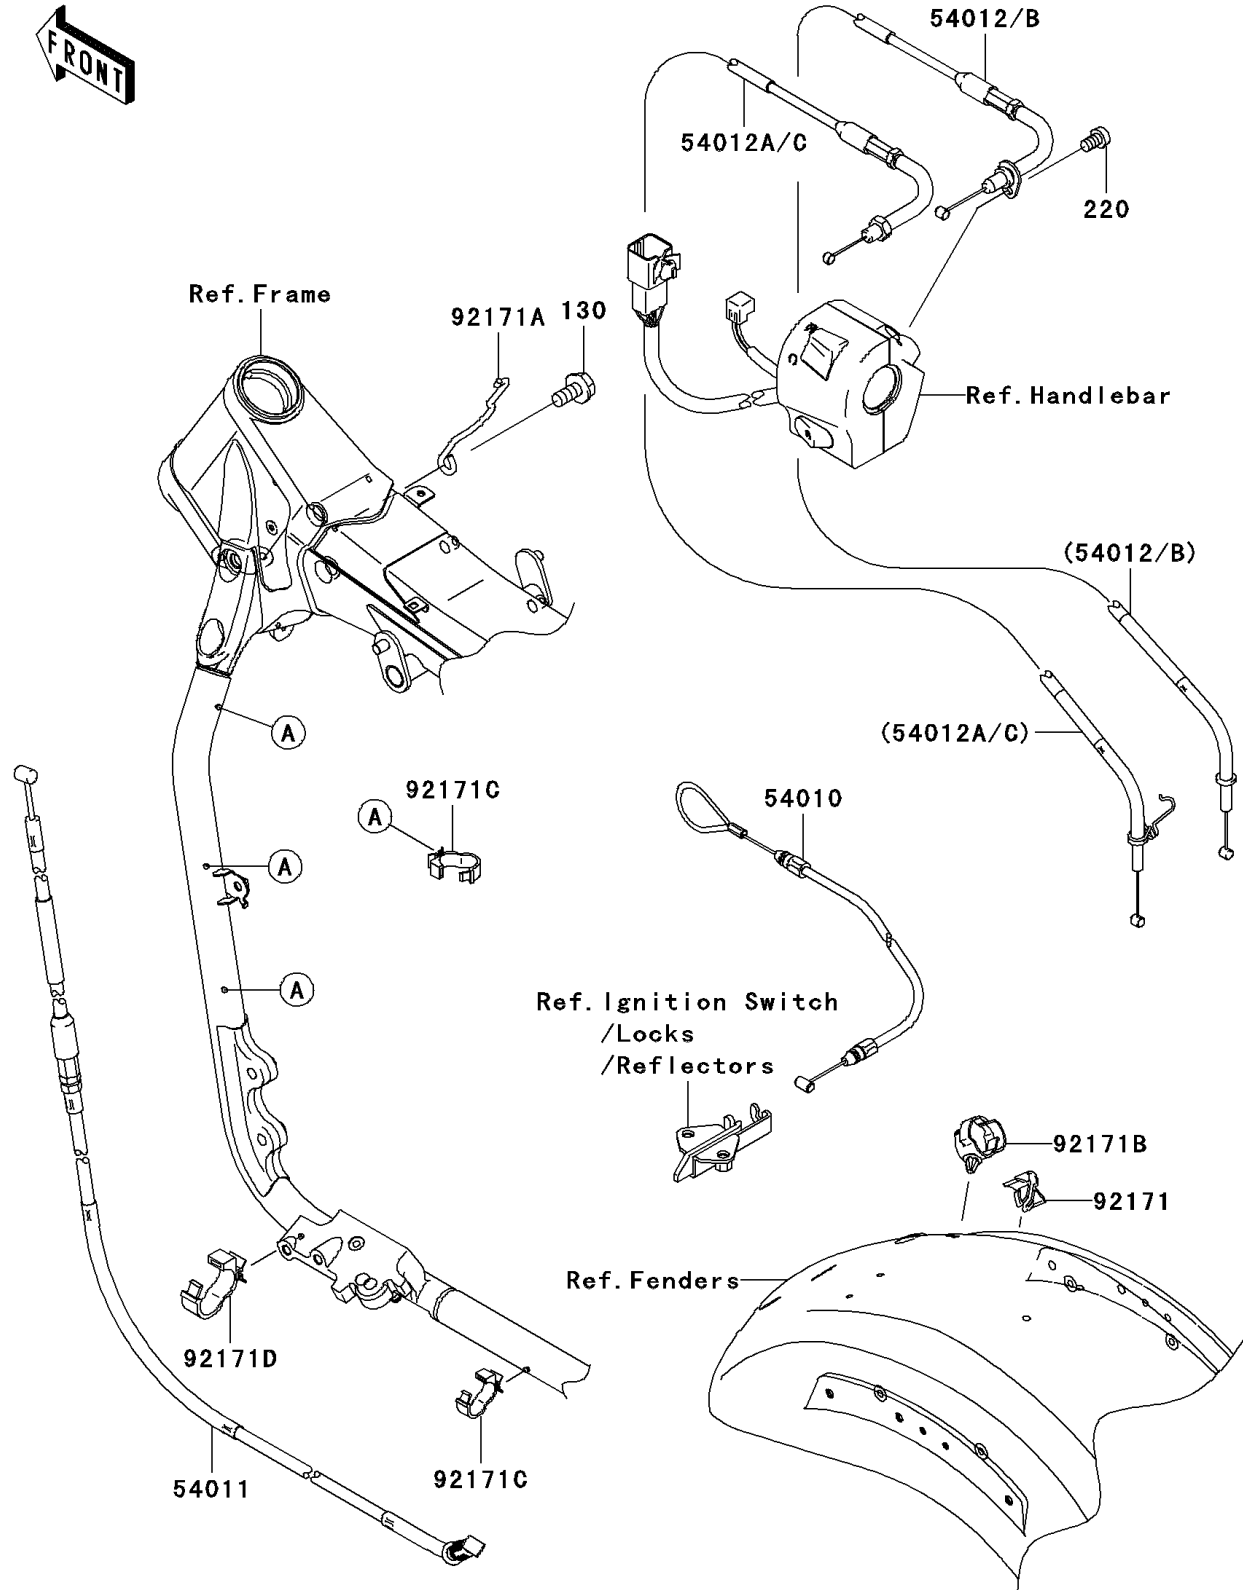

2004 Vulcan® 2000 PARTS DIAGRAM

Cables

F2540

2004 Vulcan® 2000 PARTS LIST

Cables

ITEM NAME	PART NUMBER	QUANTITY
BOLT-FLANGED,6X12 (Ref # 130)	130J0612	1
SCREW-PAN-CROSS,5X8 (Ref # 220)	220F0508	1
CABLE,SEAT LOCK (Ref # 54010)	54010-0018	1
CABLE-CLUTCH (Ref # 54011)	54011-0004	1
CABLE-THROTTLE,OPENING (Ref # 54012)	54012-0048	1
CABLE-THROTTLE,CLOSING (Ref # 54012A)	54012-0049	1
CLAMP,SEAT LOCK CABLE (Ref # 92171)	92171-0328	1
CLAMP,CABLE (Ref # 92171A)	92171-0330	1
CLAMP,DIA=13 (Ref # 92171B)	92171-1415	1
CLAMP,DIA=10 (Ref # 92171C)	92171-1423	1
CLAMP,DIA=15 (Ref # 92171D)	92171-1424	1