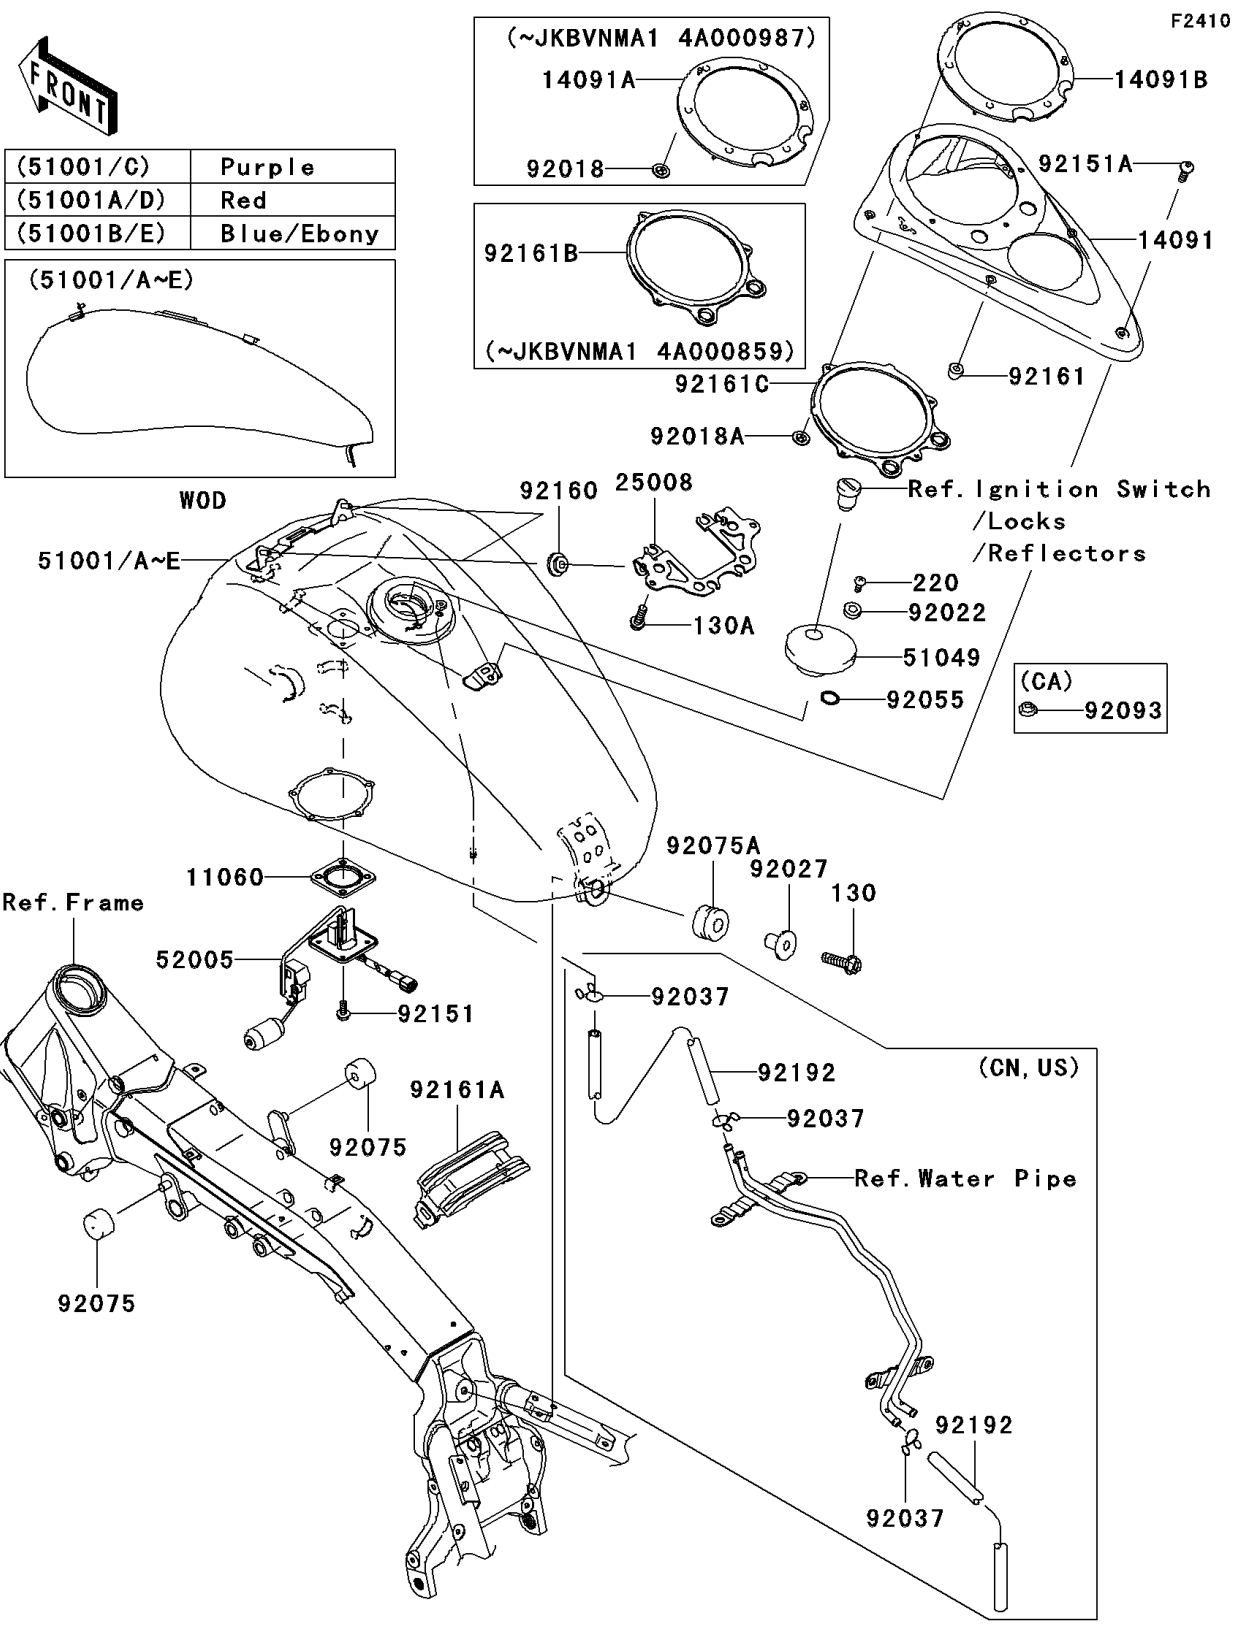

## 2004 Vulcan® 2000 PARTS DIAGRAM

Fuel Tank(A1)

## 2004 Vulcan® 2000 PARTS LIST

Fuel Tank(A1)

| ITEM NAME                        | PART NUMBER | QUANTITY |
|----------------------------------|-------------|----------|
| CLAMP,TUBE (Ref # 92037)         | 92037-147   | 1        |
| SEAL,FUEL TANK CAP (Ref # 92093) | 92093-1030  | 1        |
| TUBE,BLUE (Ref # 92192)          | 92192-0037  | 1        |