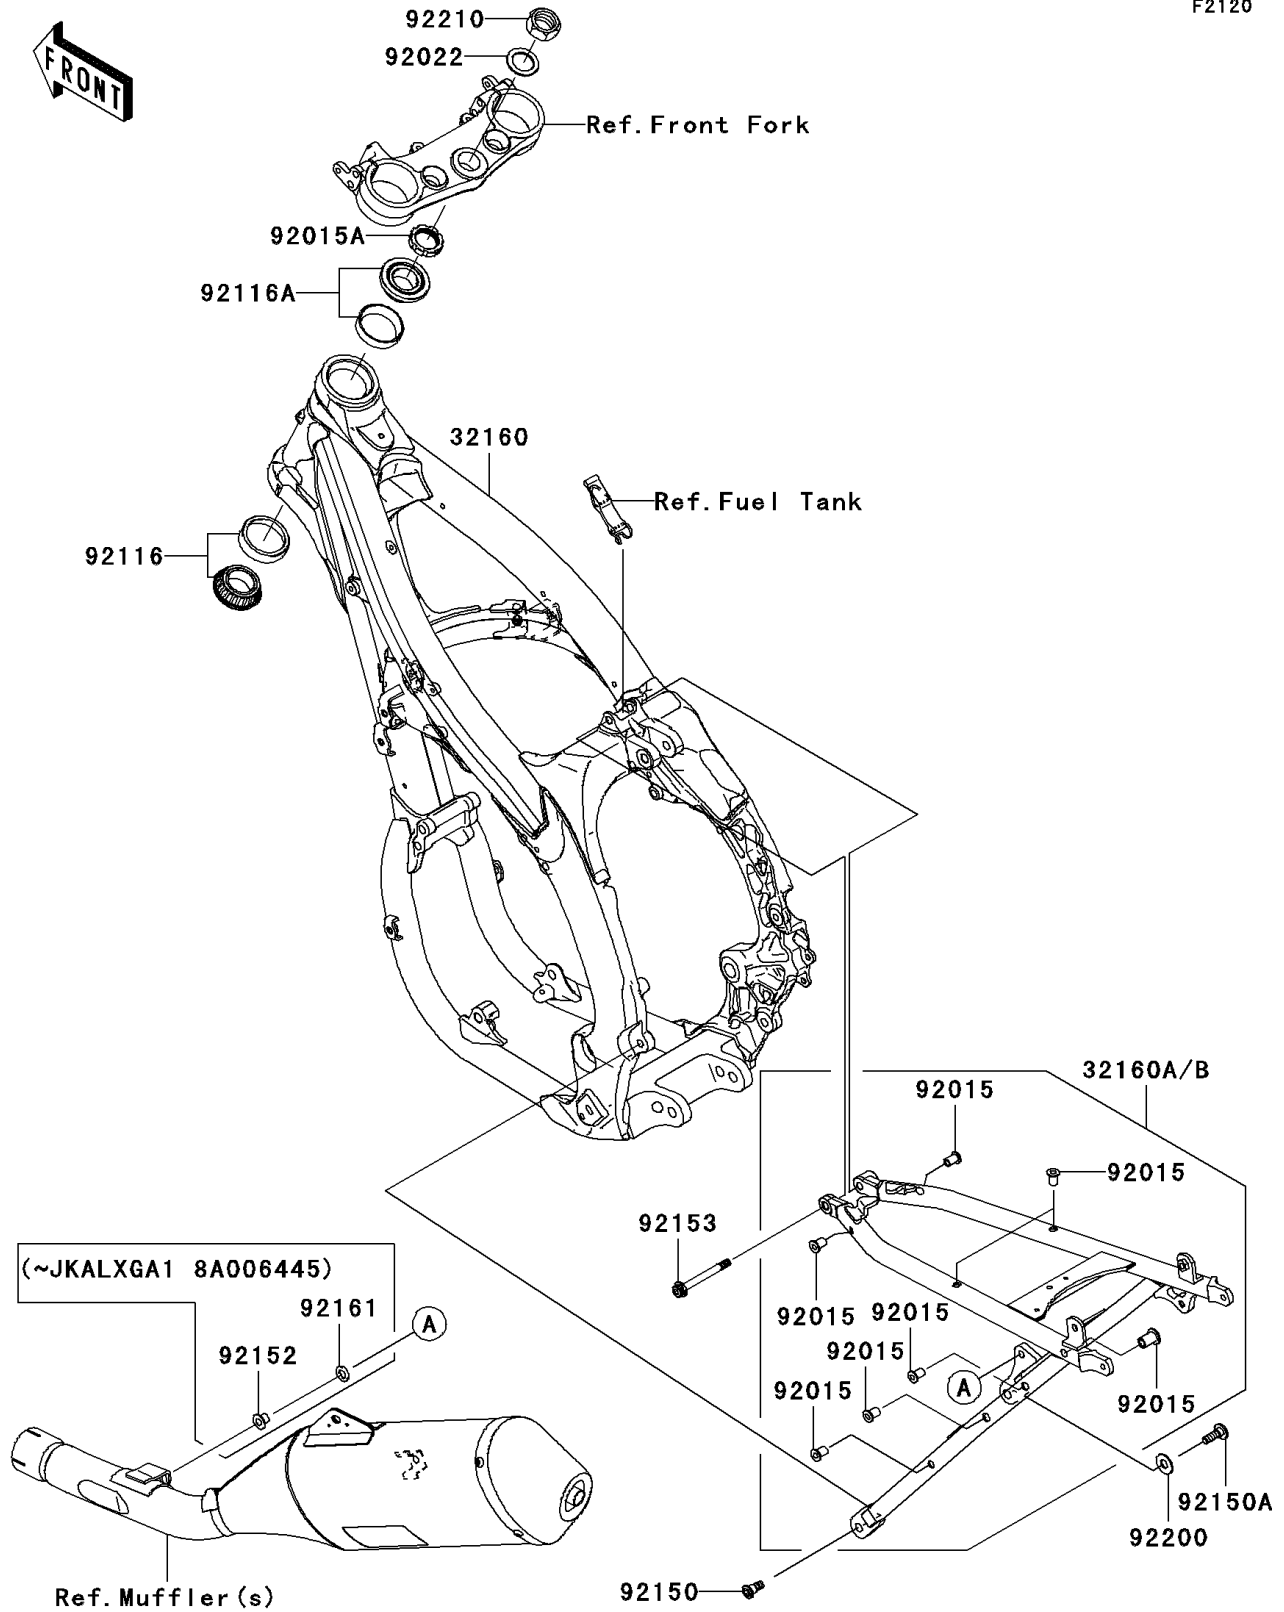

## 2008 KLX™450R PARTS DIAGRAM

Frame

F2120

## 2008 KLX™450R PARTS LIST

Frame

ITEM NAME	PART NUMBER	QUANTITY
FRAME-COMP,FR (Ref # 32160)	32160-0225	1
FRAME-COMP,RR (Ref # 32160A)	32160-0288	1
FRAME-COMP,RR (Ref # 32160B)	32160-0333	1
NUT,POP,6MM,L=15 (Ref # 92015)	92015-1791	1
NUT,STEERING STEM,28MM (Ref # 92015A)	92015-1861	1
WASHER,25X36X2.3 (Ref # 92022)	92022-250	1
BEARING-ROLLER,HI-CAP32006JRRS (Ref # 92116)	92116-1069	1
BEARING-ROLLER,HI-CAP320/28JRR (Ref # 92116A)	92116-1076	1
BOLT,SOCKET,8X20 (Ref # 92150)	92150-1760	1
BOLT,8X25 (Ref # 92150A)	92150-1845	1
COLLAR (Ref # 92152)	92152-0624	1
BOLT,SOCKET,8X74 (Ref # 92153)	92153-1790	1
DAMPER (Ref # 92161)	92161-0564	1
WASHER,10.5X24X1.5 (Ref # 92200)	92200-0154	1
NUT,24MM (Ref # 92210)	92210-0066	1