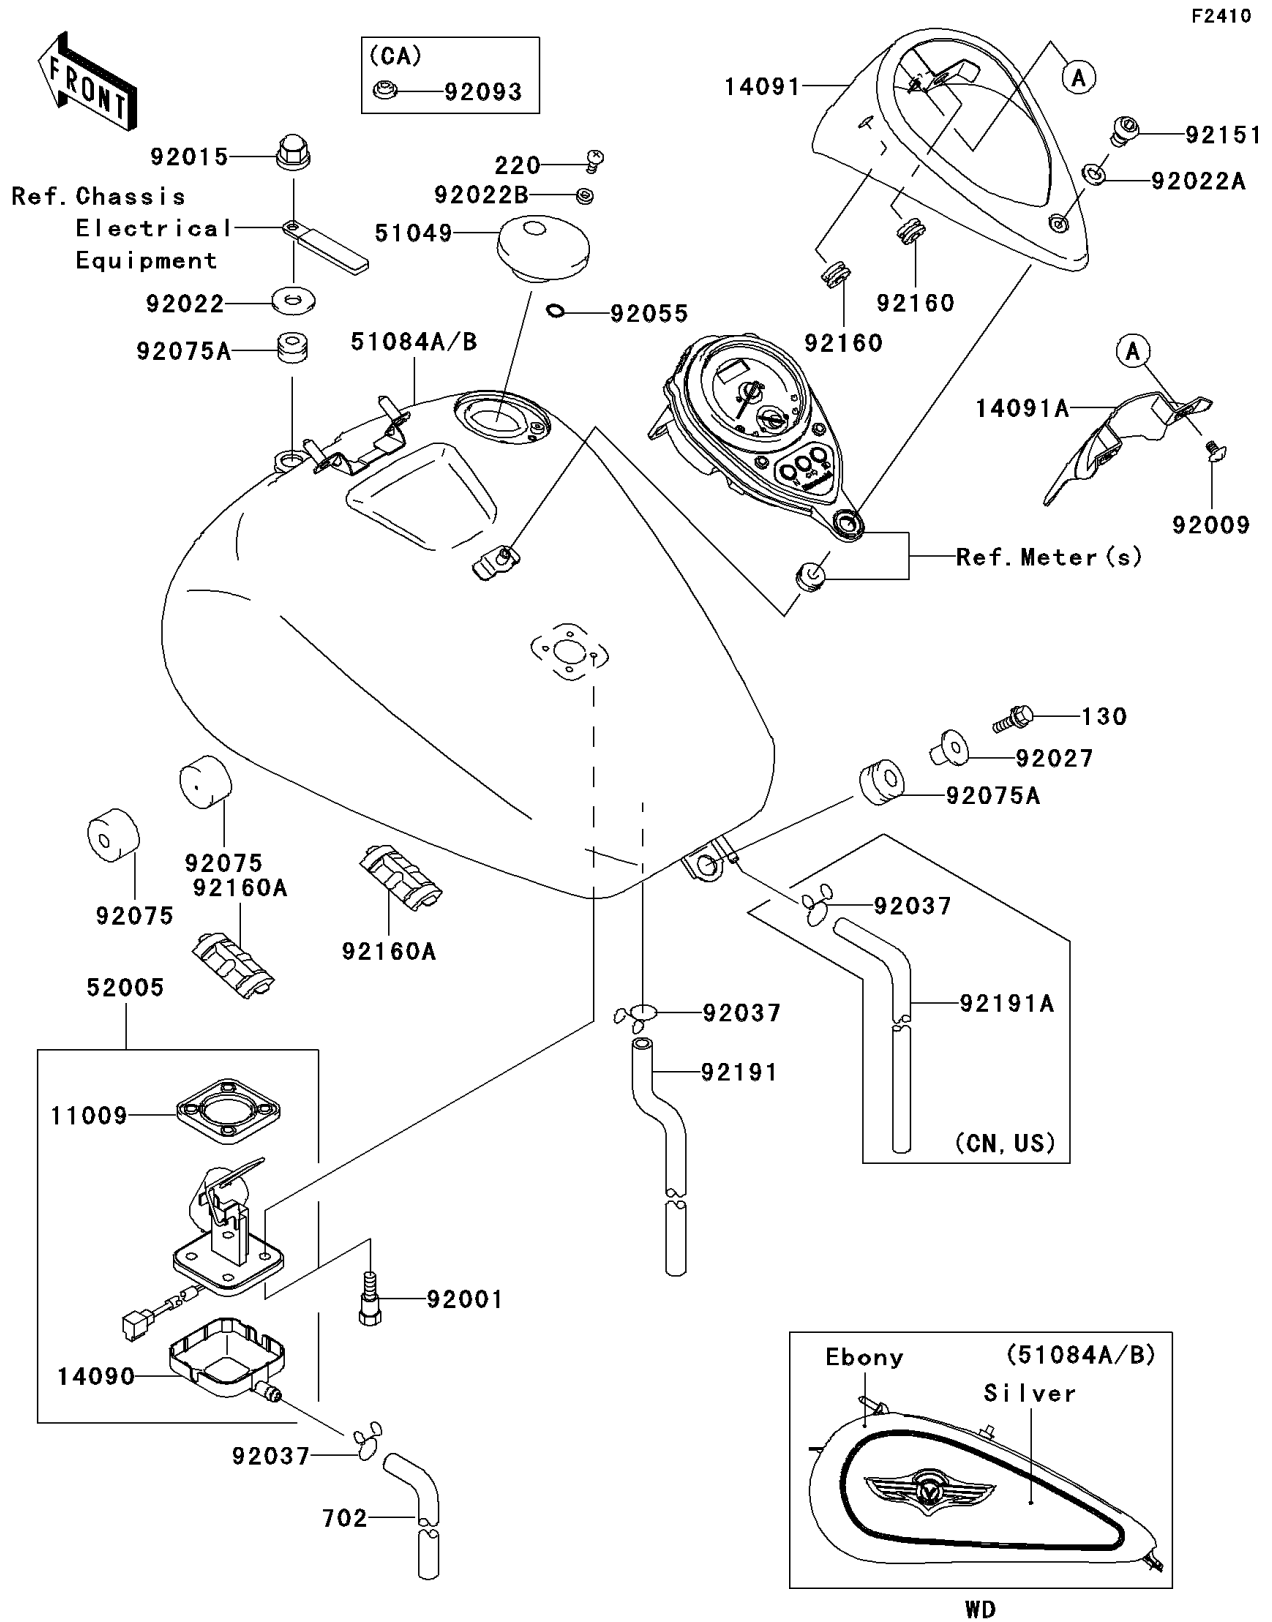

## 2006 Vulcan® 1500 Classic PARTS DIAGRAM

Fuel Tank(4/4)

F2410

## 2006 Vulcan® 1500 Classic PARTS LIST

Fuel Tank(4/4)

ITEM NAME	PART NUMBER	QUANTITY
GASKET,FUEL GAUGE (Ref # 11009)	11009-1656	1
COVER,FUEL GAUGE (Ref # 14090)	14090-1624	1
COVER,METER (Ref # 14091)	14091-1208	1
COVER,METER,FR (Ref # 14091A)	14091-1301	1
CAP-TANK,FUEL (Ref # 51049)	51049-0003	1
BOLT-FLANGED,8X30 (Ref # 130)	130H0830	1
SCREW-PAN-CROS,5X10 (Ref # 220)	220D0510	1
GAUGE,FUEL (Ref # 52005)	52005-1138	1
BOLT,FUEL GAUGE (Ref # 92001)	92001-1705	1
SCREW,6X12 (Ref # 92009)	92009-1877	1
NUT,CAP,8MM,BLACK (Ref # 92015)	92015-1174	1
WASHER,8X26X2.3 (Ref # 92022)	92022-1345	1
WASHER,6.2X11X1.5 (Ref # 92022A)	92022-183	1
WASHER,5.1X10X1.0 (Ref # 92022B)	92022-1977	1
COLLAR,L=19.3 (Ref # 92027)	92027-1780	1
RING-O,ID=9 (Ref # 92055)	92055-1552	1
DAMPER,FUEL TANK (Ref # 92075)	92075-125	1
DAMPER (Ref # 92075A)	92075-1736	1
BOLT,SOCKET,6X10 (Ref # 92151)	92151-1449	1
DAMPER (Ref # 92160)	92160-1162	1
DAMPER,FUEL TANK (Ref # 92160A)	92160-1907	1
TUBE,DRAIN (Ref # 92191)	92191-1272	1
TUBE-RUBBER,7X10X860 (Ref # 702)	702A07860	1
TANK-COMP-FUEL,SILVER/EBONY (Ref # 51084A)	51084-5113-686	1
TANK-COMP-FUEL,SILVER/EBONY (Ref # 51084B)	51084-5152-686	1
CLAMP,TUBE (Ref # 92037)	92037-147	2
SEAL,FUEL TANK CAP (Ref # 92093)	92093-1030	1
TUBE,5X10X650 (Ref # 92191A)	92191-1529	1