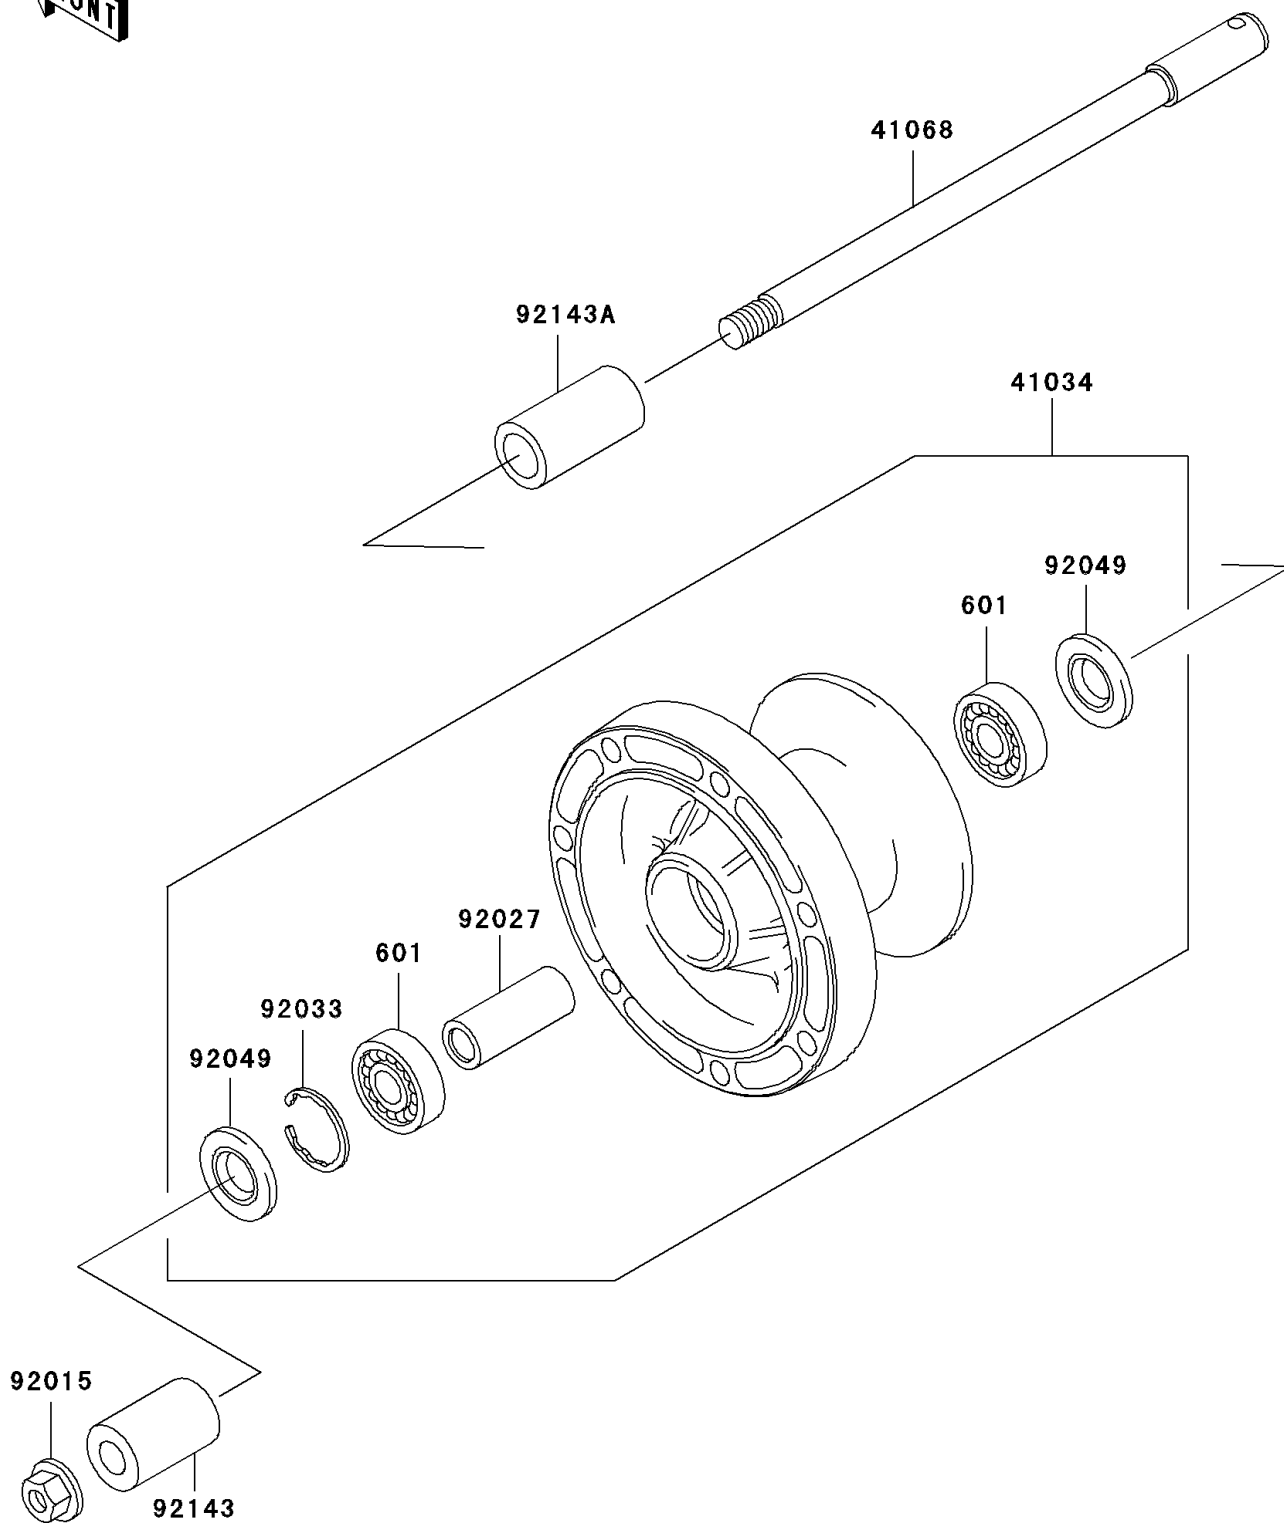

## 2006 Vulcan® 1500 Classic PARTS DIAGRAM

Front Wheel

F2230

## 2006 Vulcan® 1500 Classic PARTS LIST

Front Wheel

ITEM NAME	PART NUMBER	QUANTITY
BEARING-BALL,#6004UUC3 (Ref # 601)	601B6004UU	1
DRUM-ASSY,FRONT BRAKE (Ref # 41034)	41034-1266	1
AXLE,FR (Ref # 41068)	41068-1378	1
NUT,FLANGED,18MM (Ref # 92015)	92015-1993	1
COLLAR,20.2X28X70 (Ref # 92027)	92027-1752	1
RING-SNAP,42MM (Ref # 92033)	92033-1041	1
SEAL-OIL,BJN30427-C3 (Ref # 92049)	92049-1057	1
COLLAR,FR AXLE,LH,L=48.5 (Ref # 92143)	92143-1837	1
COLLAR,FR AXLE,RH,L=57.5 (Ref # 92143A)	92143-1854	1