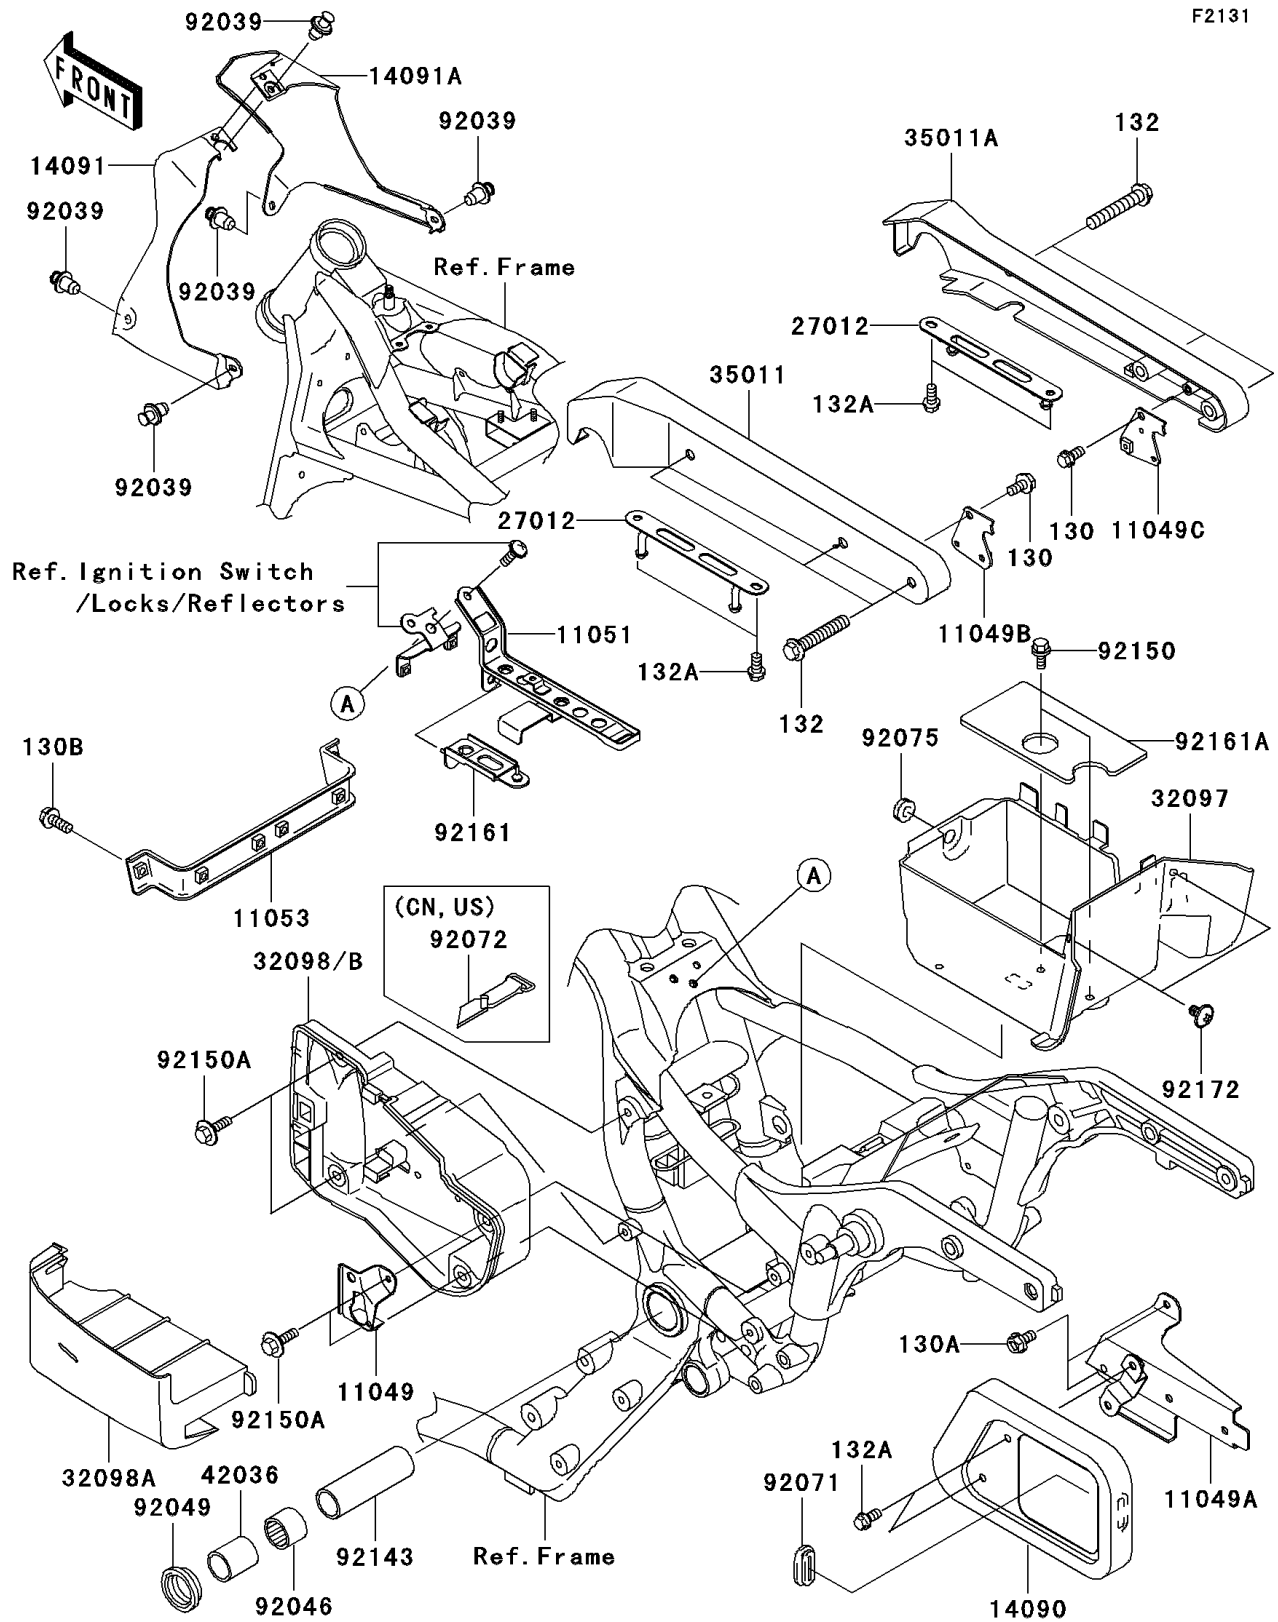

2006 Vulcan® 1500 Classic PARTS DIAGRAM

Frame Fittings

F2131

2006 Vulcan® 1500 Classic PARTS LIST

Frame Fittings

ITEM NAME	PART NUMBER	QUANTITY
BOLT-FLANGED,6X12 (Ref # 130)	130H0612	1
BOLT-FLANGED,6X12 (Ref # 130A)	130J0612	1
BOLT-FLANGED,6X16 (Ref # 130B)	130J0616	1
BOLT-FLANGED-SMALL,8X45 (Ref # 132)	132E0845	1
BOLT-FLANGED-SMALL,6X12 (Ref # 132A)	132J0612	1
BRACKET,LOCK (Ref # 11049)	11049-1600	1
BRACKET,REGULATOR (Ref # 11049A)	11049-1607	1
BRACKET,HELMET LOCK,LH (Ref # 11049B)	11049-1624	1
BRACKET,HELMET LOCK,RH (Ref # 11049C)	11049-1625	1
BRACKET,BATTERY BAND (Ref # 11051)	11051-1798	1
BRACKET,REGULATOR (Ref # 11053)	11053-0434	1
COVER,REGULATOR (Ref # 14090)	14090-1940	1
COVER,HEAD PIPE,LH (Ref # 14091)	14091-1285	1
COVER,HEAD PIPE,RH (Ref # 14091A)	14091-1286	1
HOOK,BUNGEE CORD (Ref # 27012)	27012-1524	1
CASE-BATTERY (Ref # 32097)	32097-1175	1
CASE-TOOL,COVER (Ref # 32098A)	32098-1126	1
STAY,REAR FENDER,LH (Ref # 35011)	35011-1868	1
STAY,REAR FENDER,RH (Ref # 35011A)	35011-1869	1
SLEEVE,L=45 (Ref # 42036)	42036-1330	1
RIVET (Ref # 92039)	92039-1227	1
BEARING-NEEDLE,BM2824 (Ref # 92046)	92046-1202	1
SEAL-OIL (Ref # 92049)	92049-1181	1
GROMMET (Ref # 92071)	92071-0013	1
DAMPER (Ref # 92075)	92075-1067	1
COLLAR,20.2X27X90 (Ref # 92143)	92143-1878	1
BOLT,6X14 (Ref # 92150)	92150-1133	1
BOLT,6X16 (Ref # 92150A)	92150-1198	1
DAMPER,BATTERY BAND (Ref # 92161)	92161-1096	1

2006 Vulcan® 1500 Classic PARTS LIST

Frame Fittings

ITEM NAME	PART NUMBER	QUANTITY
DAMPER,BATTERY (Ref # 92161A)	92161-1097	1
SCREW,6X10 (Ref # 92172)	92172-0005	1
CASE-TOOL (Ref # 32098)	32098-1125	1
CASE-TOOL (Ref # 32098B)	32098-1127	1
BAND,L=470 (Ref # 92072)	92072-1331	1