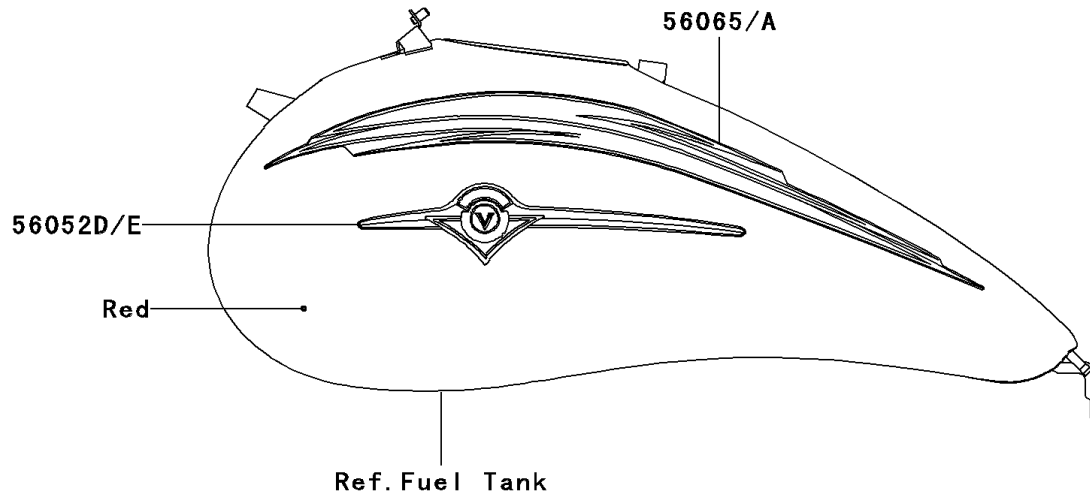

## 2002 Vulcan® 1500 Mean Streak® PARTS DIAGRAM

Decals(Red)(VN1500-P1)

F2861A

## 2002 Vulcan® 1500 Mean Streak® PARTS LIST

Decals(Red)(VN1500-P1)

ITEM NAME	PART NUMBER	QUANTITY
MARK,SIDE COVER,KLEEN (Ref # 56052)	56052-1384	1
MARK,SIDE COVER,KAWASAKI (Ref # 56052A)	56052-1533	1
MARK,SIDE COVER,FUEL INJECTION (Ref # 56052B)	56052-1534	1
MARK,AIR CLEANER COVER,RH,1500 (Ref # 56052C)	56052-1545	1
MARK,FUEL TANK,LH (Ref # 56052D)	56052-1608	1
MARK,FUEL TANK,RH (Ref # 56052E)	56052-1609	1
PATTERN,FUEL TANK,LH (Ref # 56065)	56065-1725	1
PATTERN,FUEL TANK,RH (Ref # 56065A)	56065-1726	1