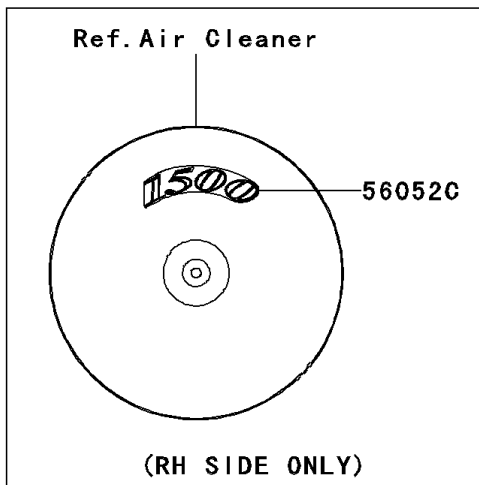

## 2002 Vulcan® 1500 Mean Streak® PARTS DIAGRAM

Decals(Red)(VN1500-P1)

F2861A

## 2002 Vulcan® 1500 Mean Streak® PARTS LIST

Decals(Red)(VN1500-P1)

ITEM NAME	PART NUMBER	QUANTITY
MARK,SIDE COVER,KLEEN (Ref # 56052)	56052-1384	1
MARK,SIDE COVER,KAWASAKI (Ref # 56052A)	56052-1533	1
MARK,SIDE COVER,FUEL INJECTION (Ref # 56052B)	56052-1534	1
MARK,AIR CLEANER COVER,RH,1500 (Ref # 56052C)	56052-1545	1
MARK,FUEL TANK,LH (Ref # 56052D)	56052-1608	1
MARK,FUEL TANK,RH (Ref # 56052E)	56052-1609	1
PATTERN,FUEL TANK,LH (Ref # 56065)	56065-1725	1
PATTERN,FUEL TANK,RH (Ref # 56065A)	56065-1726	1