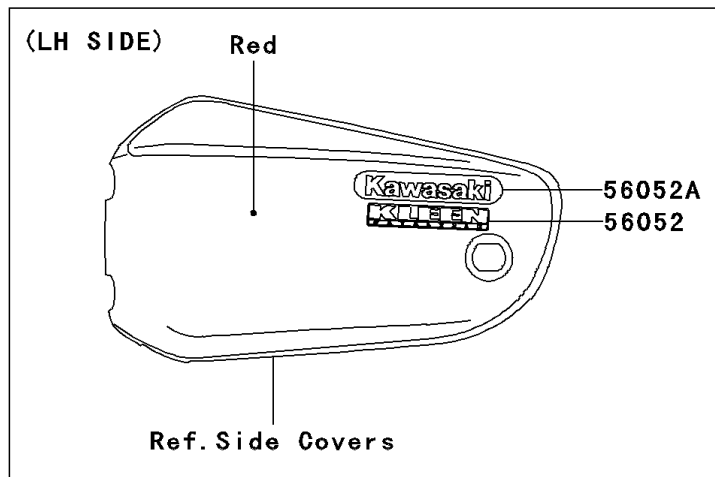

## 2002 Vulcan® 1500 Mean Streak® PARTS DIAGRAM

Decals(Red)(VN1500-P1)

F2861A

## 2002 Vulcan® 1500 Mean Streak® PARTS LIST

Decals(Red)(VN1500-P1)

ITEM NAME	PART NUMBER	QUANTITY
MARK,SIDE COVER,KLEEN (Ref # 56052)	56052-1384	1
MARK,SIDE COVER,KAWASAKI (Ref # 56052A)	56052-1533	1
MARK,SIDE COVER,FUEL INJECTION (Ref # 56052B)	56052-1534	1
MARK,AIR CLEANER COVER,RH,1500 (Ref # 56052C)	56052-1545	1
MARK,FUEL TANK,LH (Ref # 56052D)	56052-1608	1
MARK,FUEL TANK,RH (Ref # 56052E)	56052-1609	1
PATTERN,FUEL TANK,LH (Ref # 56065)	56065-1725	1
PATTERN,FUEL TANK,RH (Ref # 56065A)	56065-1726	1