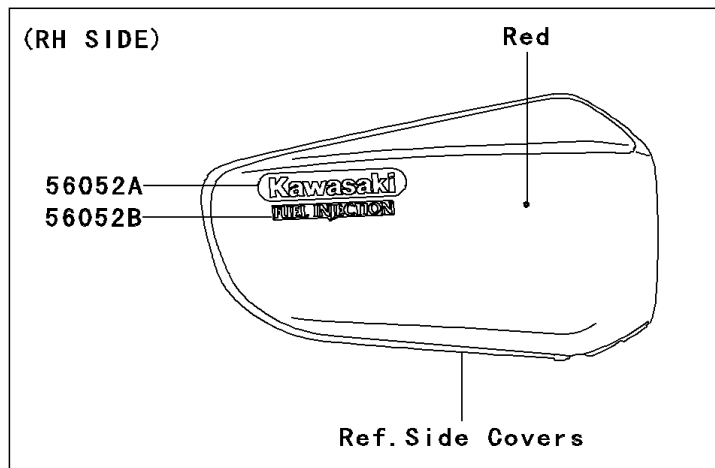

## 2002 Vulcan® 1500 Mean Streak® PARTS DIAGRAM

Decals(Red)(VN1500-P1)

F2861A

## 2002 Vulcan® 1500 Mean Streak® PARTS LIST

Decals(Red)(VN1500-P1)

ITEM NAME	PART NUMBER	QUANTITY
MARK,SIDE COVER,KLEEN (Ref # 56052)	56052-1384	1
MARK,SIDE COVER,KAWASAKI (Ref # 56052A)	56052-1533	1
MARK,SIDE COVER,FUEL INJECTION (Ref # 56052B)	56052-1534	1
MARK,AIR CLEANER COVER,RH,1500 (Ref # 56052C)	56052-1545	1
MARK,FUEL TANK,LH (Ref # 56052D)	56052-1608	1
MARK,FUEL TANK,RH (Ref # 56052E)	56052-1609	1
PATTERN,FUEL TANK,LH (Ref # 56065)	56065-1725	1
PATTERN,FUEL TANK,RH (Ref # 56065A)	56065-1726	1