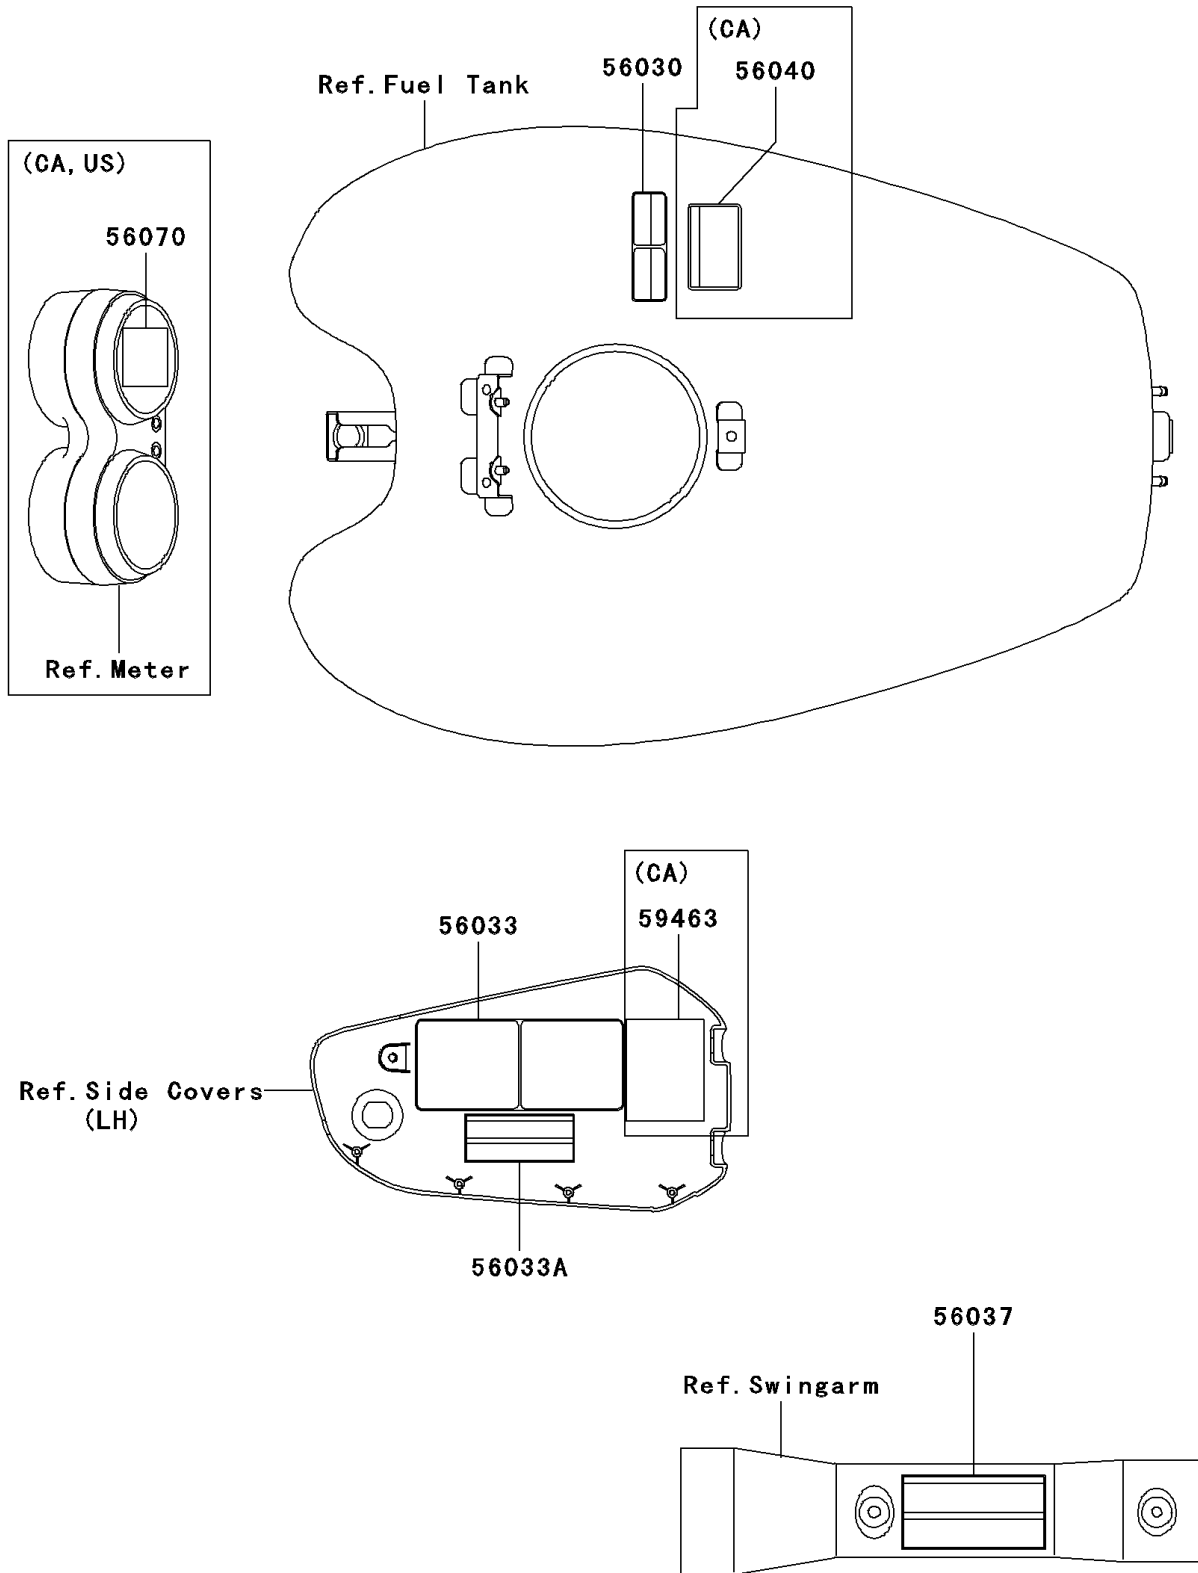

## 2002 Vulcan® 1500 Mean Streak® PARTS DIAGRAM

Labels(VN1500-P1)

F2860

## 2002 Vulcan® 1500 Mean Streak® PARTS LIST

Labels(VN1500-P1)

ITEM NAME	PART NUMBER	QUANTITY
LABEL,GASOLINE (Ref # 56030)	56030-1178	1
LABEL-MANUAL,DAILY SAFETY (Ref # 56033)	56033-1261	1
LABEL-MANUAL,OIL&OIL FILTER (Ref # 56033A)	56033-1262	1
LABEL-SPECIFICATION,TIRE&LOAD (Ref # 56037)	56037-1942	1
LABEL-WARNING,EVAPO (Ref # 56040)	56040-1121	1
LABEL-WARNING,BREAK IN CAUTION (Ref # 56070)	56070-1270	1
LABEL-CERTIFICATION,EVAPO ROUT (Ref # 59463)	59463-1546	1