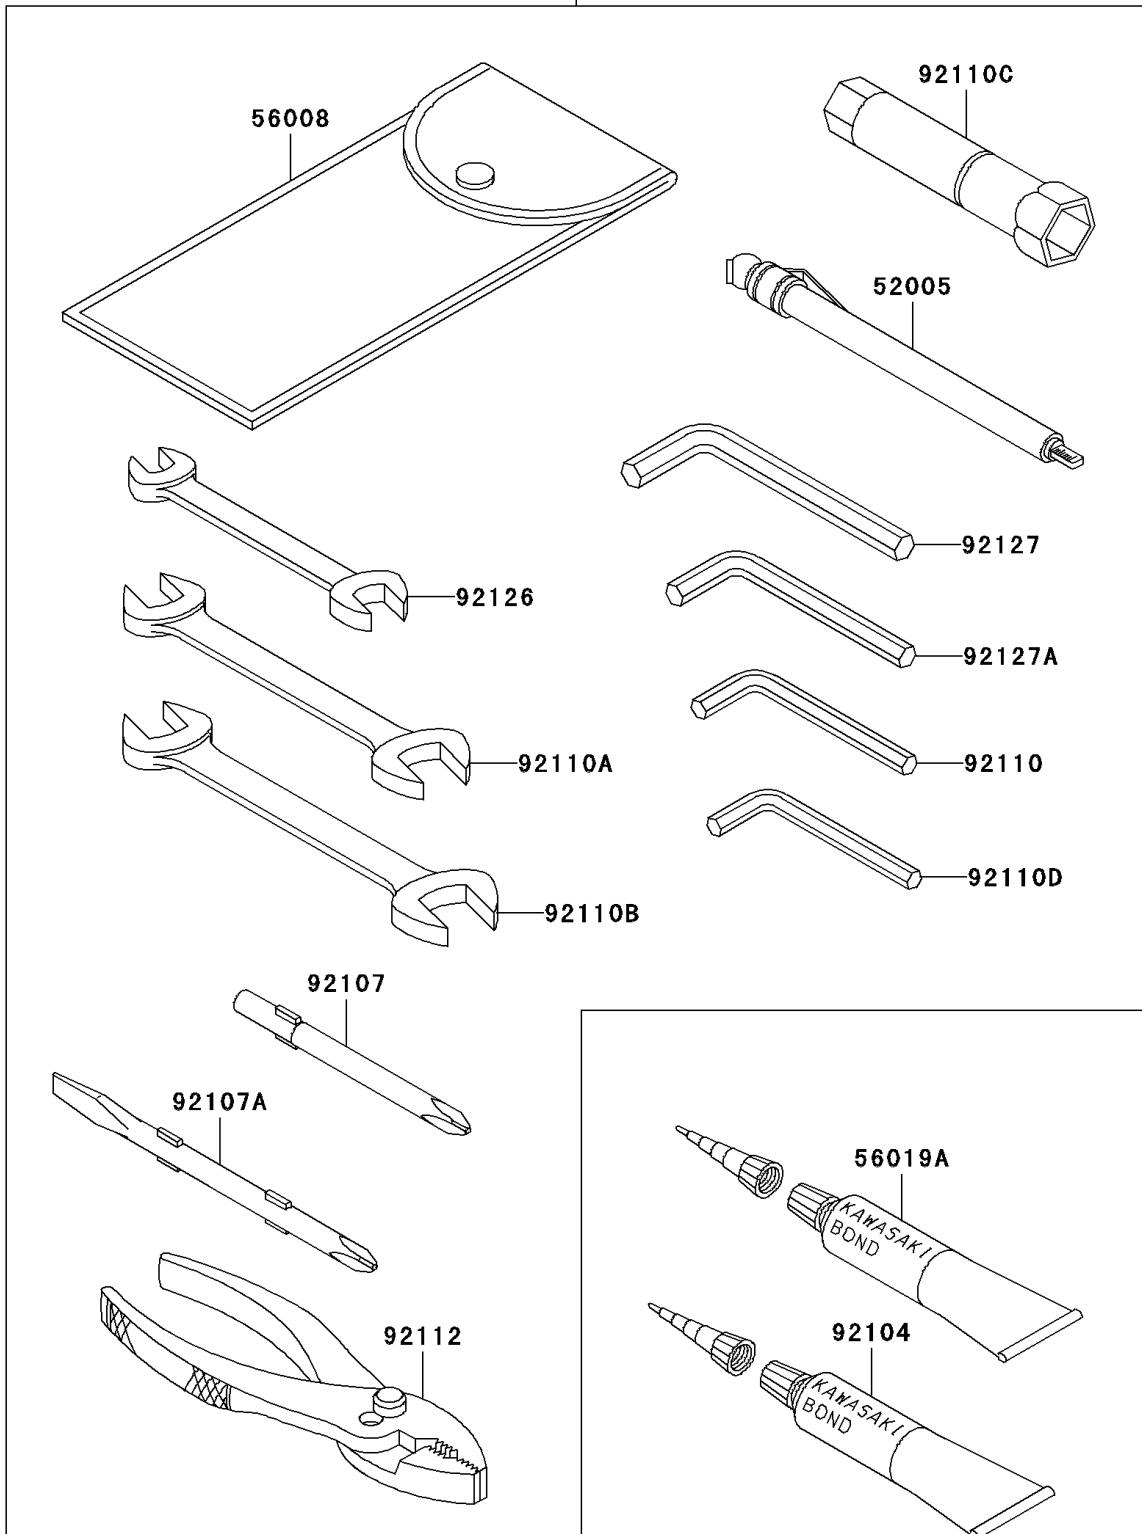

2002 Vulcan® 1500 Mean Streak® PARTS DIAGRAM

Owner's Tools

56007

F2810

2002 Vulcan® 1500 Mean Streak® PARTS LIST

Owner's Tools

ITEM NAME	PART NUMBER	QUANTITY
GAUGE,AIR,350KPA/50PSI (Ref # 52005)	52005-1142	1
TOOL-KIT (Ref # 56007)	56007-1483	1
BAG,TOOL (Ref # 56008)	56008-1075	1
THREE BOND TB1211,HT/RS,WHITE (Ref # 56019A)	56019-120	1
GASKET-LIQUID,TUBE,100G,BLACK (Ref # 92104)	92104-1003	1
TOOL-DRIVER,#3PHILLIPS (Ref # 92107)	92107-1002	1
TOOL-DRIVER,#2PHILLIPS&SLOT (Ref # 92107A)	92107-1052	1
TOOL-WRENCH,ALLEN,5MM (Ref # 92110)	92110-1015	1
TOOL-WRENCH,OPEN END,10X12 (Ref # 92110A)	92110-1038	1
TOOL-WRENCH,OPEN END,14X17 (Ref # 92110B)	92110-1045	1
TOOL-WRENCH,BOX,18MM (Ref # 92110C)	92110-1135	1
TOOL-WRENCH,ALLEN,4MM (Ref # 92110D)	92110-3703	1
TOOL-PLIERS (Ref # 92112)	92112-003	1
TOOL-WRENCH,OPEN END,8X10 (Ref # 92126)	92126-001	1
TOOL-WRENCH,ALLEN,8MM (Ref # 92127)	92127-002	1
TOOL-WRENCH,ALLEN,6MM (Ref # 92127A)	92127-003	1