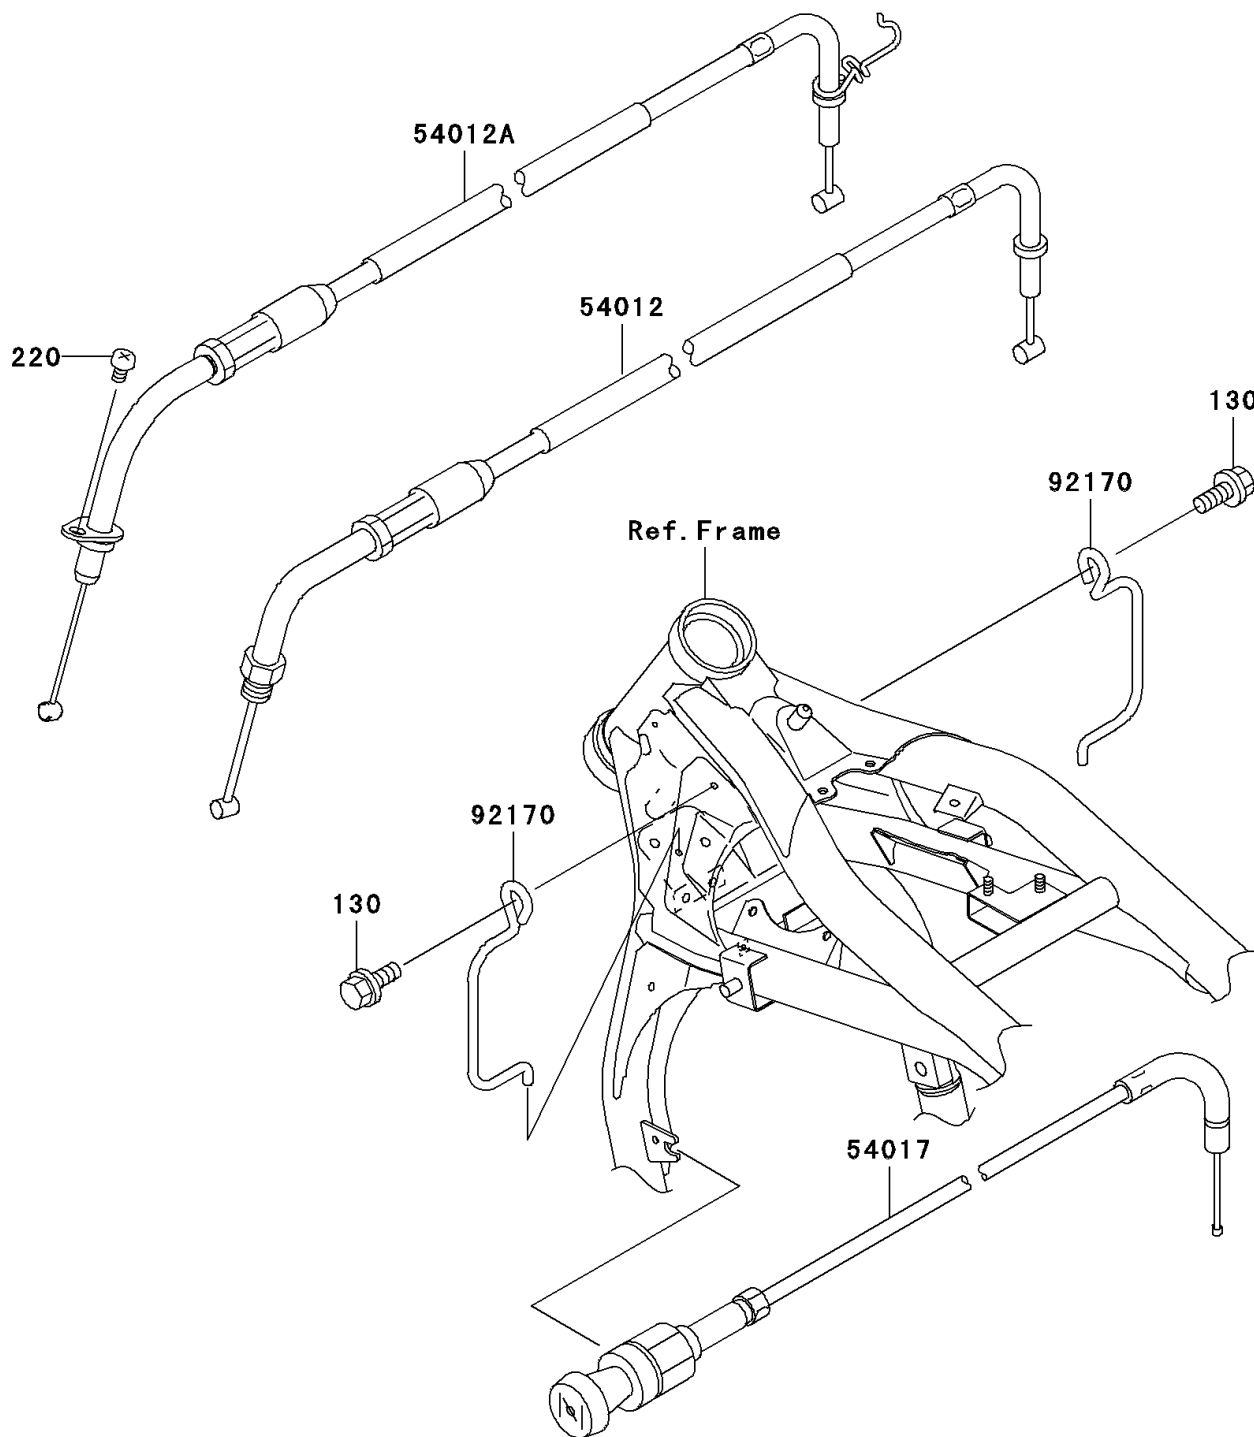

2002 Vulcan® 1500 Mean Streak® PARTS DIAGRAM

Cables

F2540

2002 Vulcan® 1500 Mean Streak® PARTS LIST

Cables

ITEM NAME	PART NUMBER	QUANTITY
BOLT-FLANGED,6X14,BLACK (Ref # 130)	130J0614	1
SCREW-PAN-CROS (Ref # 220)	220C0508	1
CABLE-THROTTLE,CLOSING (Ref # 54012)	54012-1640	1
CABLE-THROTTLE,OPENING (Ref # 54012A)	54012-1641	1
CABLE-STARTER (Ref # 54017)	54017-1202	1
CLAMP,CABLE (Ref # 92170)	92170-1867	1