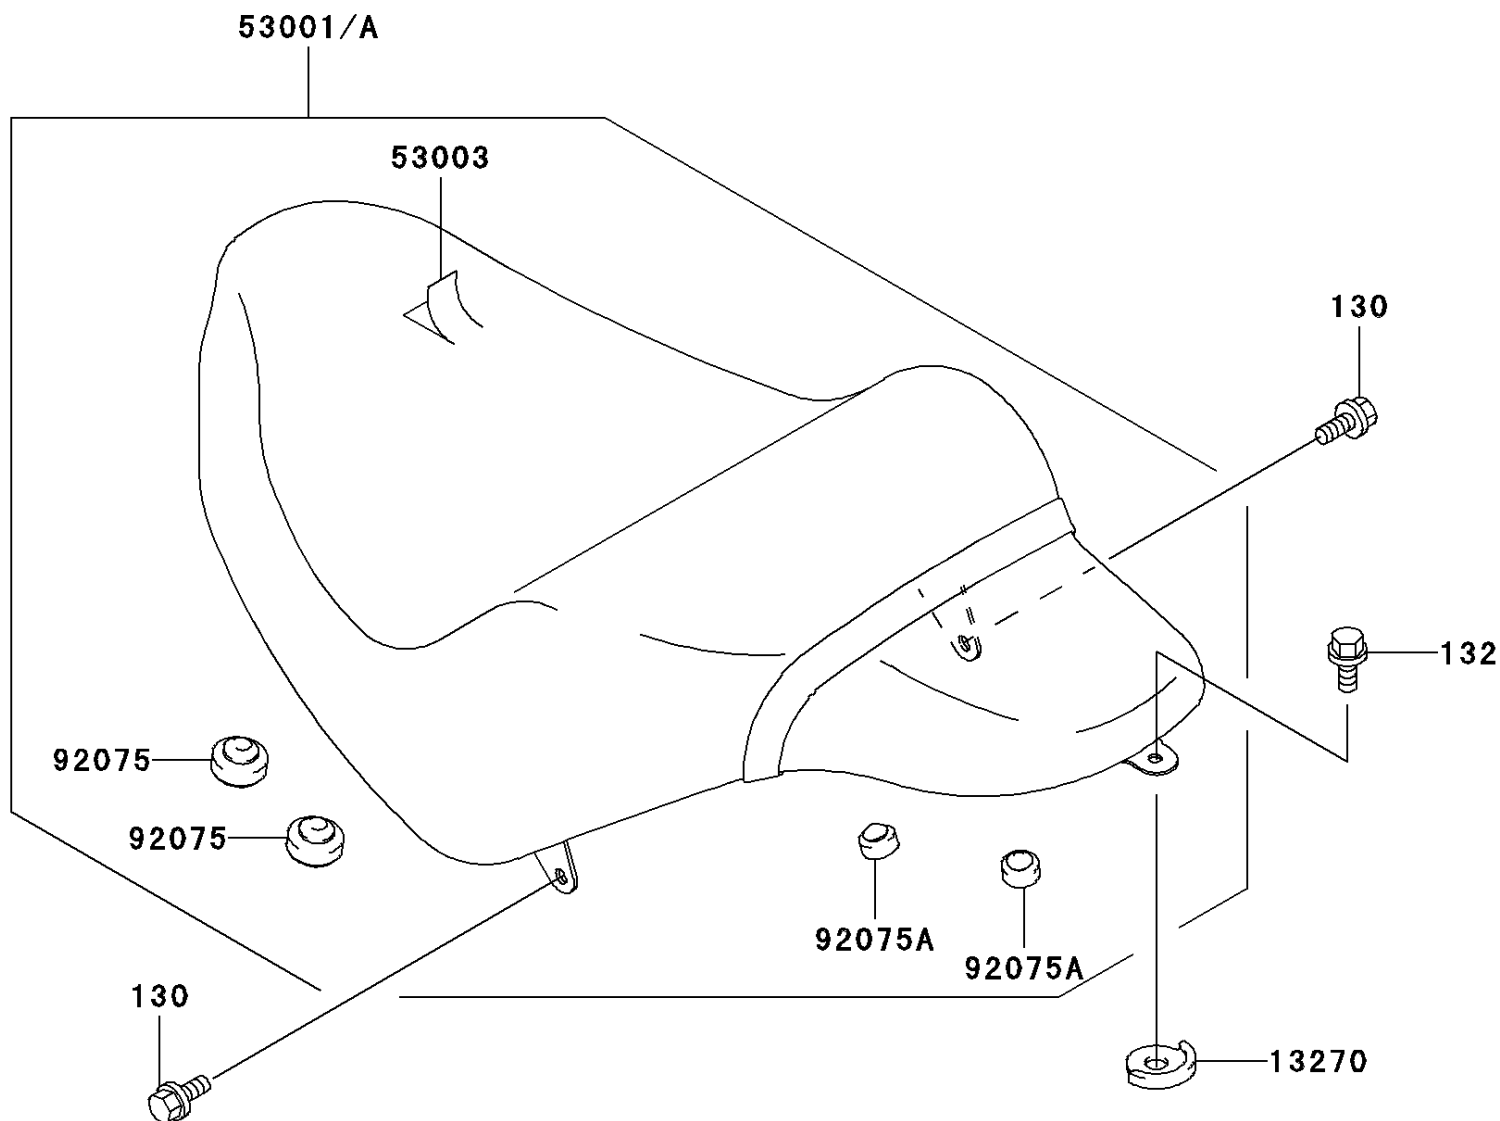

## 2002 Vulcan® 1500 Mean Streak® PARTS DIAGRAM

Seat

F2510

## 2002 Vulcan® 1500 Mean Streak® PARTS LIST

Seat

ITEM NAME	PART NUMBER	QUANTITY
BOLT-FLANGED,6X14,BLACK (Ref # 130)	130J0614	1
BOLT-FLANGED-SMALL,6X14 (Ref # 132)	132E0614	1
PLATE,RR SEAT,FR (Ref # 13270)	13270-1484	1
SEAT-ASSY,DUAL,W/BAND,BLACK (Ref # 53001)	53001-1960-MA	1
LEATHER,SEAT,BLACK (Ref # 53003)	53003-1476-MA	1
DAMPER (Ref # 92075)	92075-1045	1
DAMPER (Ref # 92075A)	92075-1927	1