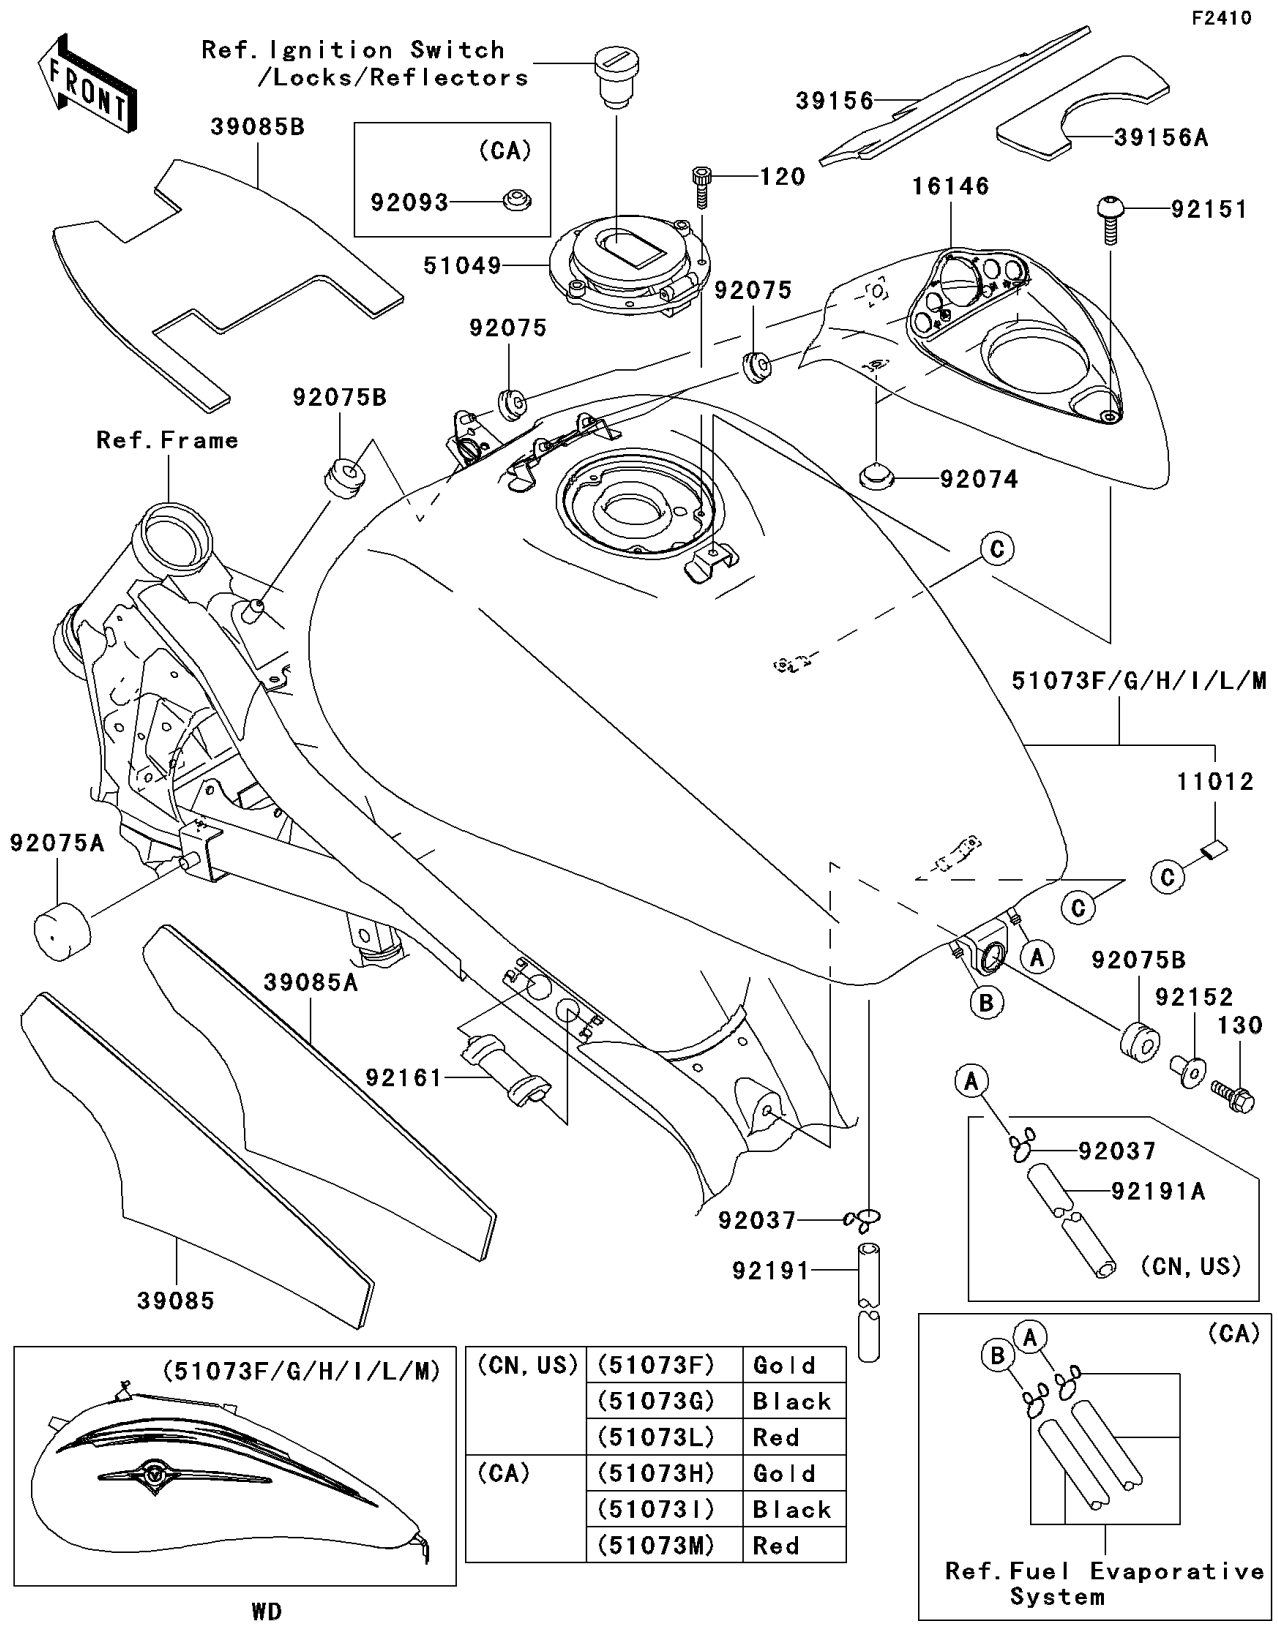

2002 Vulcan® 1500 Mean Streak® PARTS DIAGRAM

Fuel Tank(VN1500-P1)

2002 Vulcan® 1500 Mean Streak® PARTS LIST

Fuel Tank(VN1500-P1)

ITEM NAME	PART NUMBER	QUANTITY
CAP (Ref # 11012)	11012-1725	1
COVER-ASSY,FUEL TANK (Ref # 16146)	16146-1220	1
PAD-TANK,FUEL TANK,LH (Ref # 39085)	39085-1065	1
PAD-TANK,FUEL TANK,RH (Ref # 39085A)	39085-1066	1
PAD-TANK,FUEL TANK,CNT (Ref # 39085B)	39085-1067	1
PAD,FUEL TANK COVER,FR (Ref # 39156)	39156-1700	1
PAD,FUEL TANK COVER,RR (Ref # 39156A)	39156-1701	1
CAP-TANK,FUEL (Ref # 51049)	51049-1124	1
BOLT-SOCKET (Ref # 120)	120S0512	1
BOLT-FLANGED,8X30 (Ref # 130)	130H0830	1
PLUG,7X2 (Ref # 92074)	92074-028	1
DAMPER (Ref # 92075)	92075-1011	1
DAMPER,FUEL TANK (Ref # 92075A)	92075-125	1
DAMPER (Ref # 92075B)	92075-1736	1
BOLT,SOCKET,6X12 (Ref # 92151)	92151-1940	1
COLLAR (Ref # 92152)	92152-1393	1
DAMPER,FUEL TANK (Ref # 92161)	92161-1245	1
TUBE,DRAIN (Ref # 92191)	92191-1272	1
TANK-ASSY-FUEL,C.GOLD (Ref # 51073F)	51073-5011-217	1
TANK-ASSY-FUEL,P.M.BLACK (Ref # 51073G)	51073-5012-218	1
TANK-ASSY-FUEL,C.GOLD (Ref # 51073H)	51073-5013-217	1
TANK-ASSY-FUEL,P.M.BLACK (Ref # 51073I)	51073-5014-218	1
TANK-ASSY-FUEL,C.P.RED (Ref # 51073L)	51073-5017-A5	1
TANK-ASSY-FUEL,C.P.RED (Ref # 51073M)	51073-5018-A5	1
CLAMP,TUBE (Ref # 92037)	92037-147	2
SEAL,FUEL TANK CAP (Ref # 92093)	92093-1030	1
TUBE,5X10X650 (Ref # 92191A)	92191-1529	1