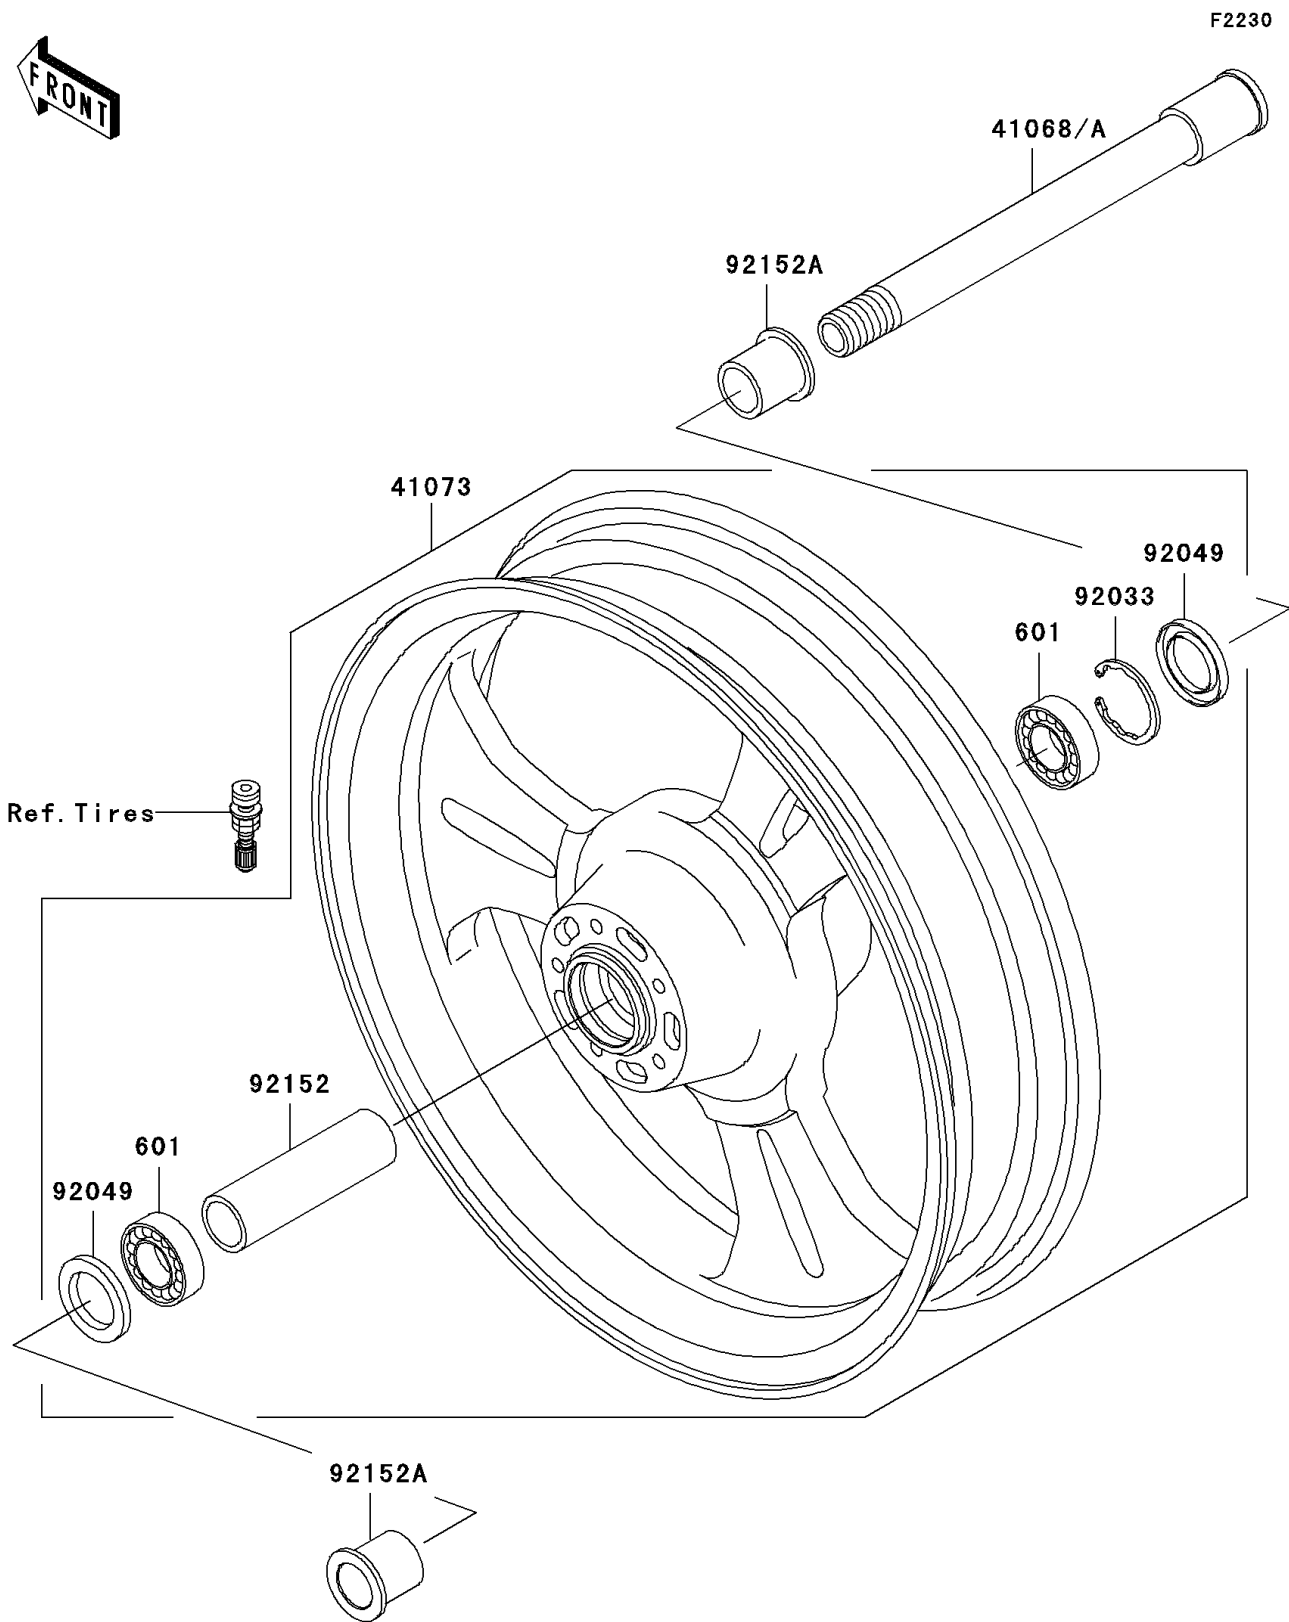

2002 Vulcan® 1500 Mean Streak® PARTS DIAGRAM

Front Wheel

2002 Vulcan® 1500 Mean Streak® PARTS LIST

Front Wheel

ITEM NAME	PART NUMBER	QUANTITY
BEARING-BALL,#6005UU (Ref # 601)	601B6005UU	1
AXLE,FR (Ref # 41068)	41068-1432	1
WHEEL-ASSY,FR (Ref # 41073)	41073-1670	1
RING-SNAP,47MM (Ref # 92033)	92033-1042	1
SEAL-OIL,BJN 32 47 5 (Ref # 92049)	92049-1377	1
COLLAR,FR HUB,L=109 (Ref # 92152)	92152-1308	1
COLLAR,FR AXLE,L=34 (Ref # 92152A)	92152-1309	1