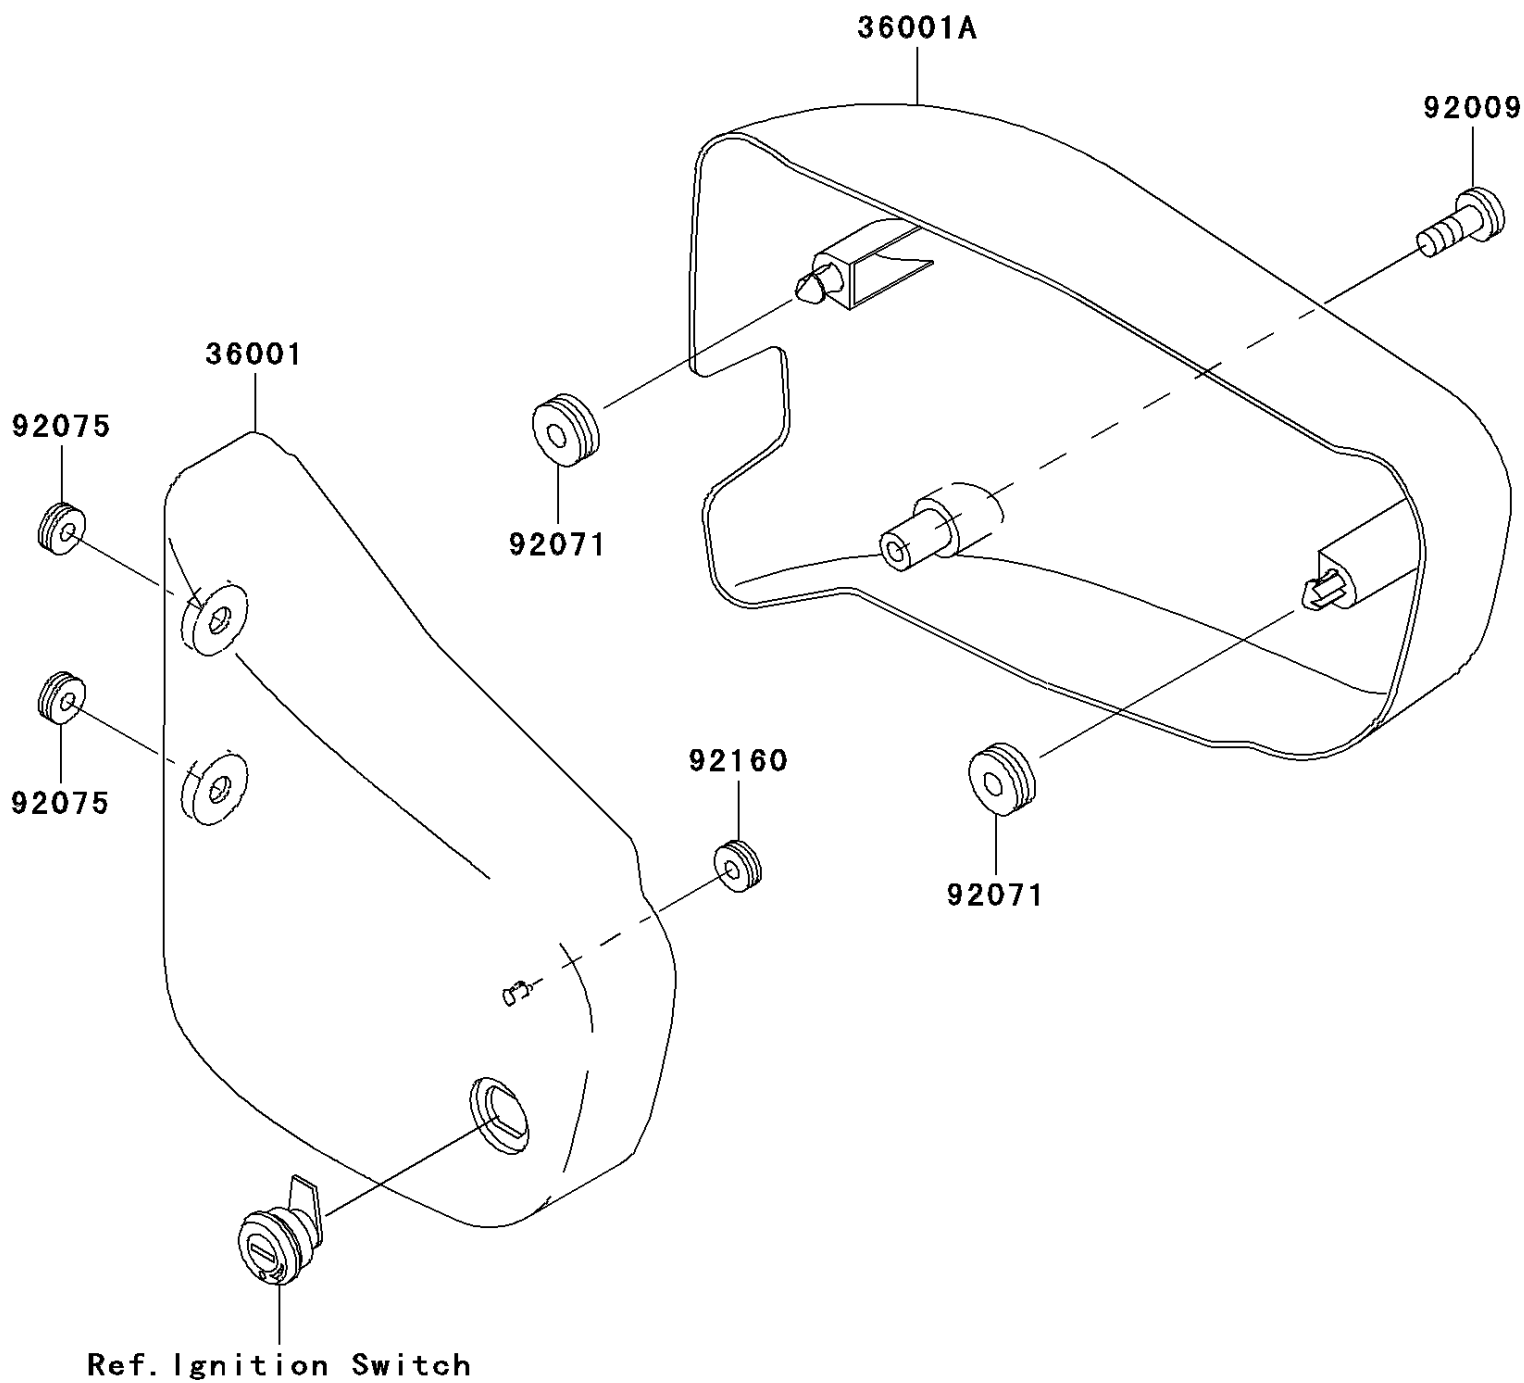

1999 Vulcan® 1500 Drifter® PARTS DIAGRAM

Side Covers

F2611

1999 Vulcan® 1500 Drifter® PARTS LIST

Side Covers

ITEM NAME	PART NUMBER	QUANTITY
COVER-SIDE,LH,EBONY (Ref # 36001)	36001-1620-H8	1
COVER-SIDE,RH,EBONY (Ref # 36001A)	36001-1621-H8	1
SCREW,6X35 (Ref # 92009)	92009-1874	1
GROMMET (Ref # 92071)	92071-1131	1
DAMPER (Ref # 92075)	92075-1629	1
DAMPER (Ref # 92160)	92160-1944	1