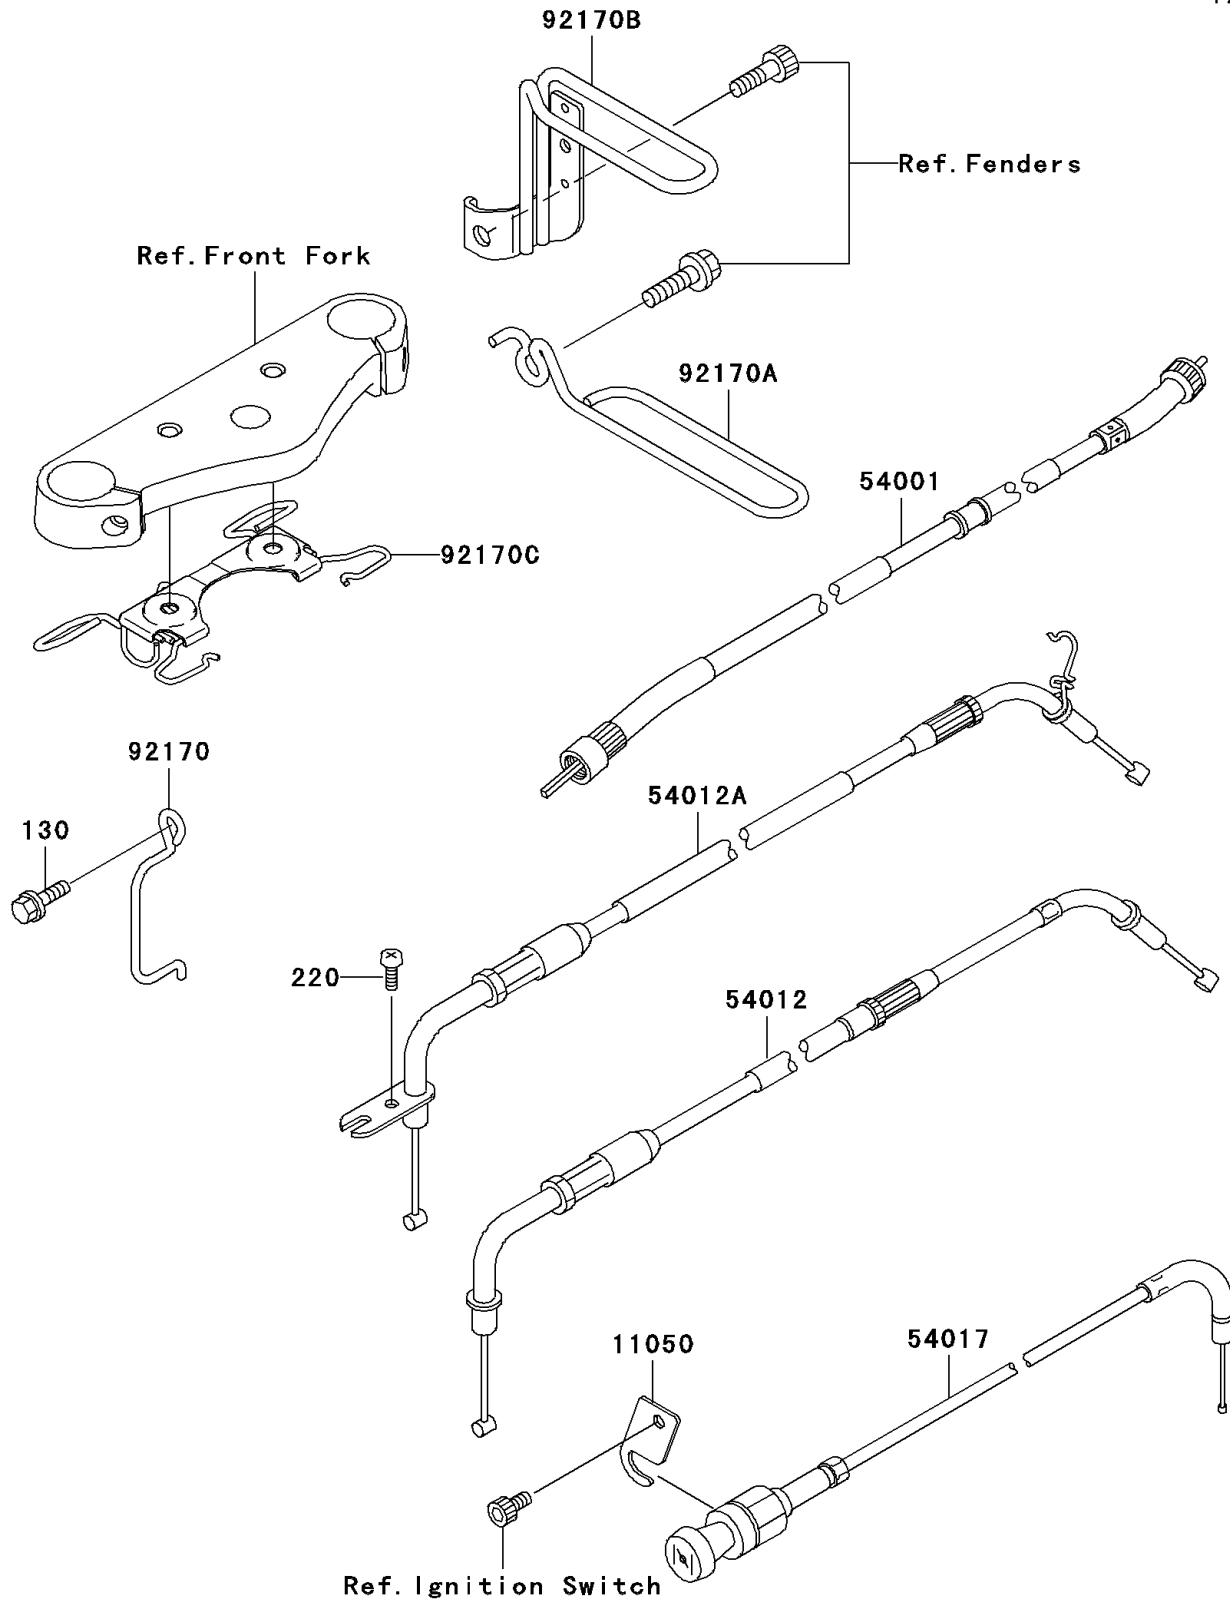

1999 Vulcan® 1500 Drifter® PARTS DIAGRAM

Cables

F2540

1999 Vulcan® 1500 Drifter® PARTS LIST

Cables

ITEM NAME	PART NUMBER	QUANTITY
BOLT-FLANGED,6X14,BLACK (Ref # 130)	130J0614	1
SCREW-PAN-CROS (Ref # 220)	220C0514	1
BRACKET,STARTER CABLE (Ref # 11050)	11050-1699	1
CABLE-SPEEDMETER (Ref # 54001)	54001-1239	1
CABLE-THROTTLE,CLOSING (Ref # 54012)	54012-1603	1
CABLE-THROTTLE,OPENING (Ref # 54012A)	54012-1610	1
CABLE-STARTER (Ref # 54017)	54017-1202	1
CLAMP,CABLE (Ref # 92170)	92170-1867	1
CLAMP,CABLE (Ref # 92170A)	92170-1970	1
CLAMP,METER CABLE (Ref # 92170B)	92170-1971	1
CLAMP (Ref # 92170C)	92170-1990	1