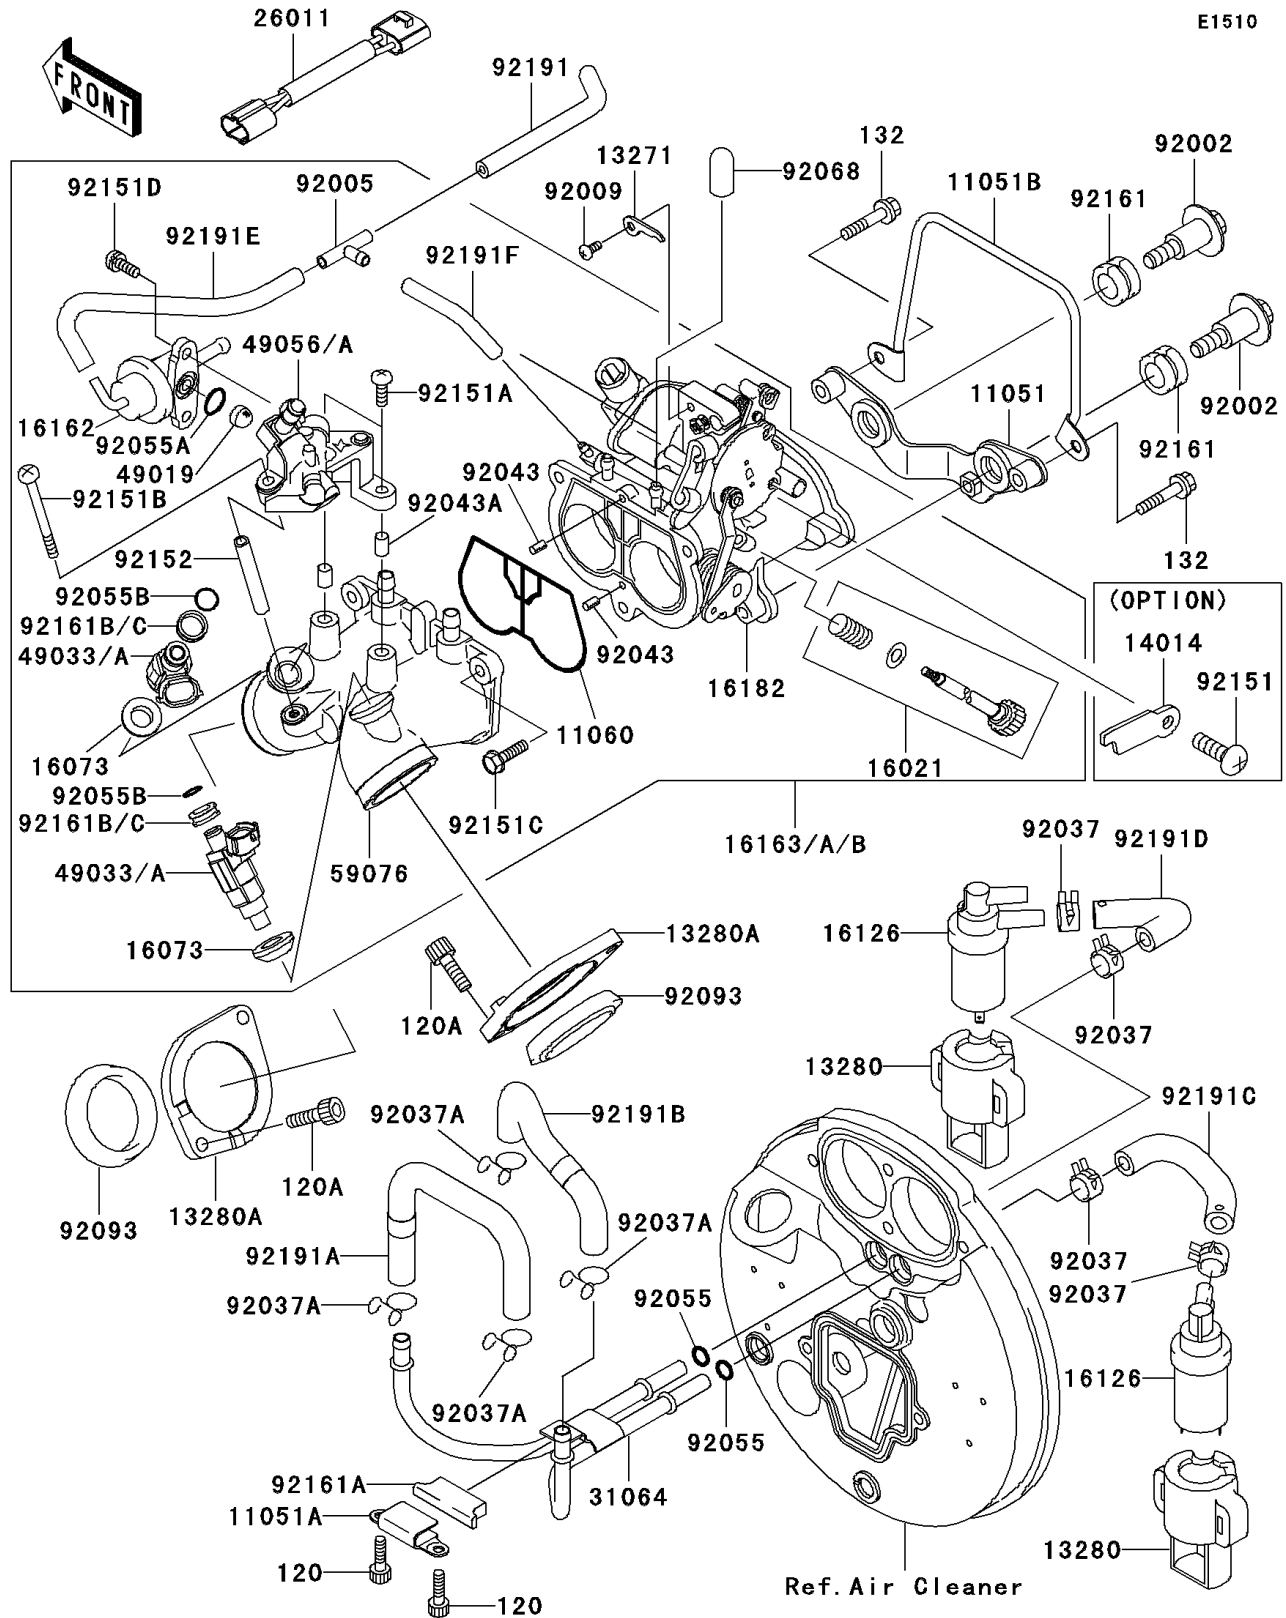

## 1999 Vulcan® 1500 Drifter® PARTS LIST

Throttle

ITEM NAME	PART NUMBER	QUANTITY
BRACKET (Ref # 11051)	11051-1333	1
BRACKET (Ref # 11051A)	11051-1345	1
BRACKET,HIGH TENSION CORD (Ref # 11051B)	11051-1471	1
GASKET,THROTTLE BODY (Ref # 11060)	11060-1928	1
PLATE,STARTER CABLE (Ref # 13271)	13271-1314	1
HOLDER (Ref # 13280)	13280-1139	1
HOLDER (Ref # 13280A)	13280-1154	1
SCREW-THROTTLE STOP (Ref # 16021)	16021-1227	1
INSULATOR (Ref # 16073)	16073-1119	1
VALVE (Ref # 16126)	16126-1372	1
REGULATOR-FUEL (Ref # 16162)	16162-1052	1
BODY-THROTTLE (Ref # 16182)	16182-1002	1
WIRE-LEAD (Ref # 26011)	26011-1707	1
PIPE-COMP (Ref # 31064)	31064-1227	1
FILTER-FUEL,STRAINER (Ref # 49019)	49019-3707	1
NOZZLE-INJECTION (Ref # 49033)	49033-1055	1
PIPE-INJECTION (Ref # 49056)	49056-1053	1
MANIFOLD-INTAKE (Ref # 59076)	59076-1110	1
BOLT (Ref # 92002)	92002-1595	1
FITTING (Ref # 92005)	92005-1366	1
SCREW,4X6 (Ref # 92009)	92009-1903	1
CLAMP (Ref # 92037)	92037-1181	1
CLAMP,FUEL TUBE (Ref # 92037A)	92037-1271	1
PIN,THROTTLE BODY (Ref # 92043)	92043-1600	1
PIN,DELIVERY PIPE (Ref # 92043A)	92043-1601	1
RING-O,7.8X3.5 (Ref # 92055)	92055-029	1
RING-O,FUEL REGULATOR (Ref # 92055A)	92055-1620	1
RING-O,INJECTION NOZZLE (Ref # 92055B)	92055-1622	1
BOLT-SOCKET (Ref # 120)	120S0510	1