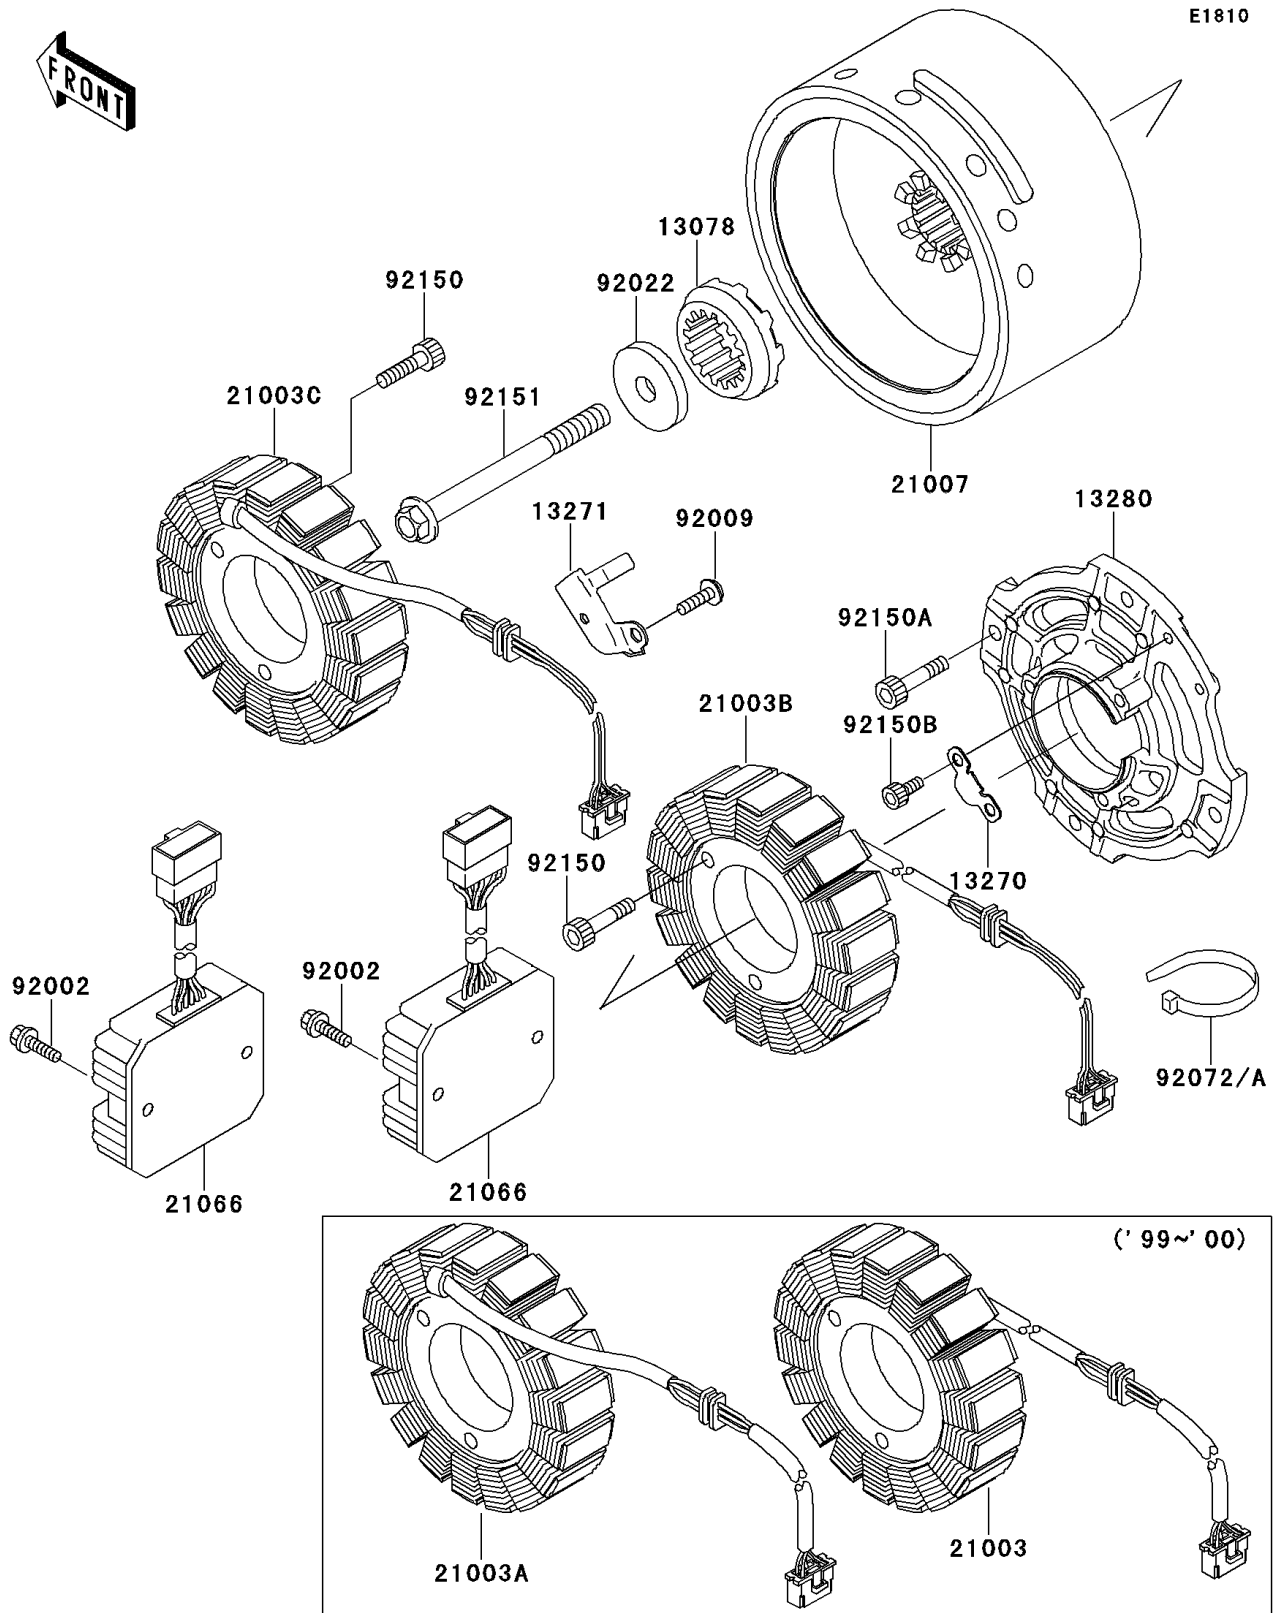

## 1999 Vulcan® 1500 Nomad™ PARTS DIAGRAM

Generator

## 1999 Vulcan® 1500 Nomad™ PARTS LIST

Generator

ITEM NAME	PART NUMBER	QUANTITY
RATCHET (Ref # 13078)	13078-1066	1
PLATE (Ref # 13270)	13270-1925	1
PLATE (Ref # 13271)	13271-1325	1
HOLDER (Ref # 13280)	13280-1069	1
STATOR,INNER (Ref # 21003)	21003-1325	1
STATOR,OUTER (Ref # 21003A)	21003-1356	1
ROTOR (Ref # 21007)	21007-1369	1
REGULATOR-VOLTAGE (Ref # 21066)	21066-1106	1
BOLT,6X25 (Ref # 92002)	92002-1086	1
SCREW (Ref # 92009)	92009-1768	1
WASHER,GENERATOR (Ref # 92022)	92022-1904	1
BAND,L=250 (Ref # 92072A)	92072-1237	1
BOLT,SOCKET,6X35 (Ref # 92150)	92150-1484	1
BOLT,SOCKET,6X22 (Ref # 92150A)	92150-1654	1
BOLT,5X8 (Ref # 92150B)	92150-1955	1
BOLT,12X120 (Ref # 92151)	92151-1386	1