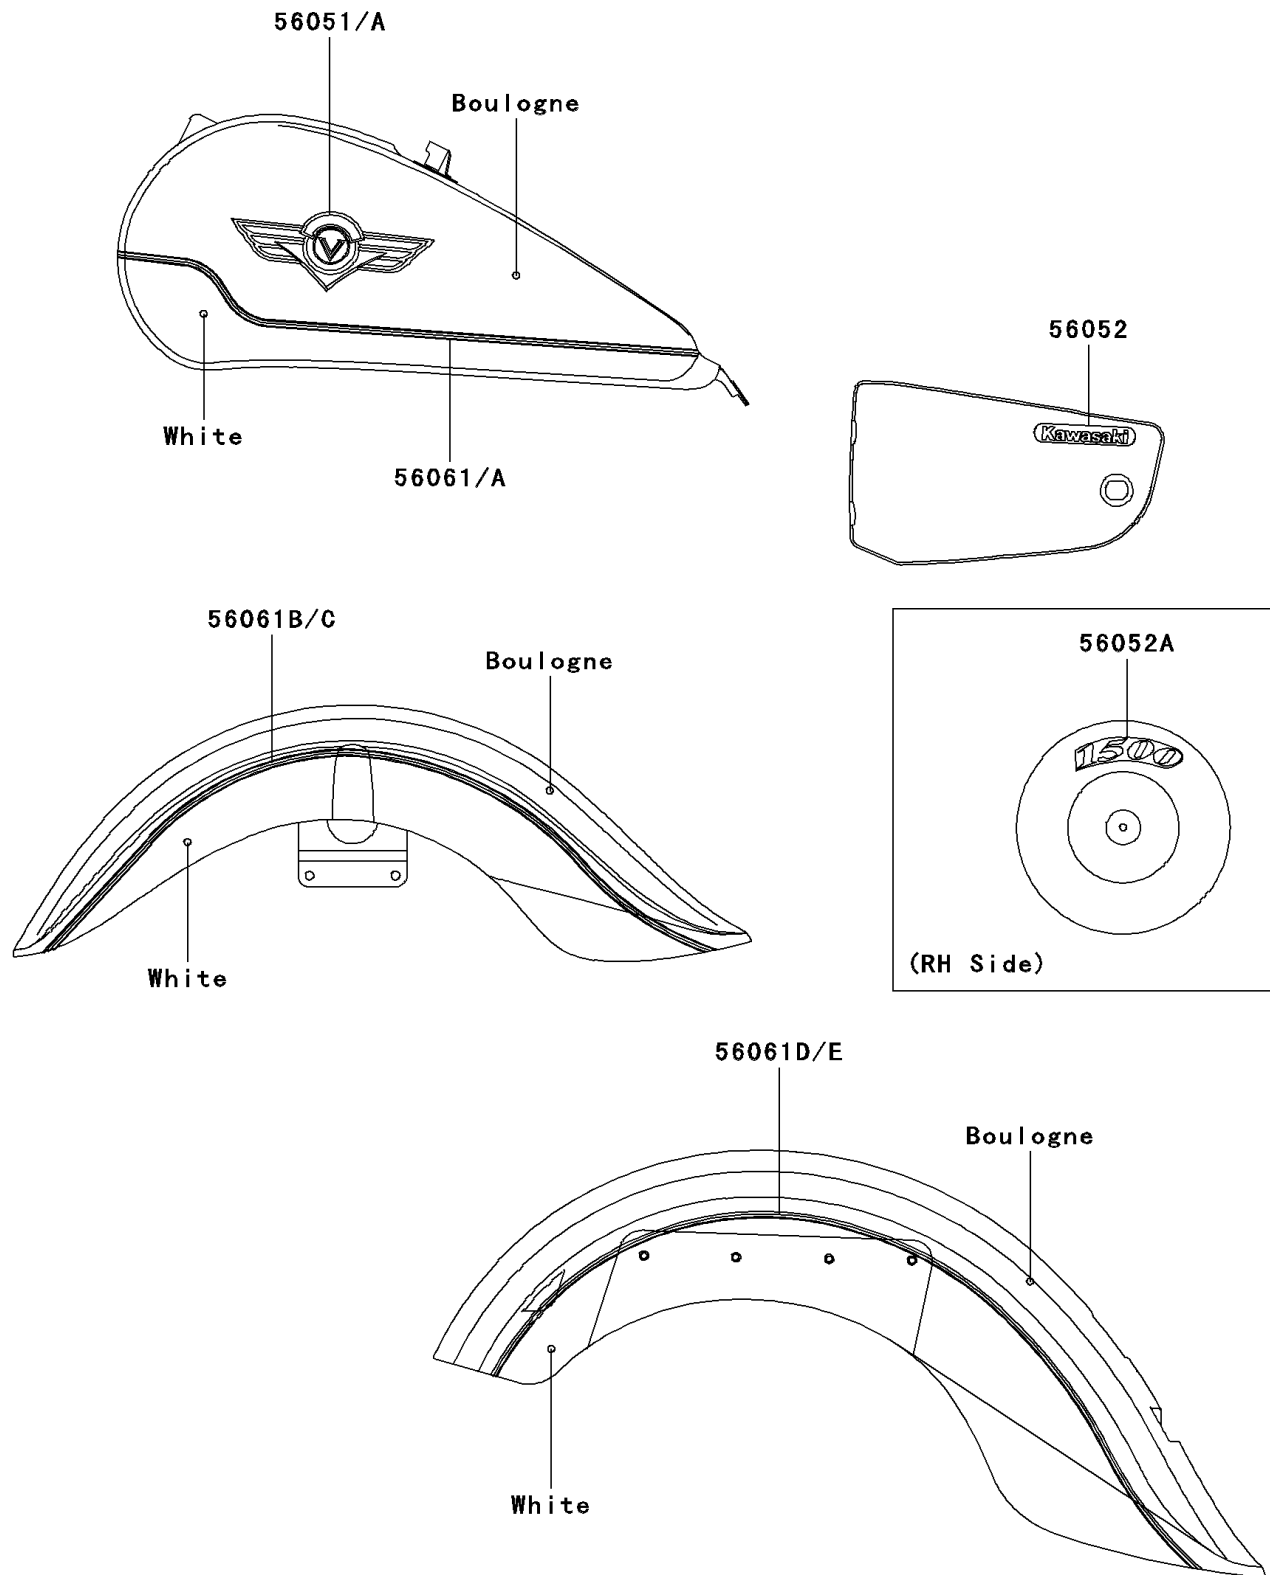

## 2004 Vulcan® 1500 Classic PARTS DIAGRAM

Decals(Boulogne/White)

F2861

## 2004 Vulcan® 1500 Classic PARTS LIST

Decals(Boulogne/White)

ITEM NAME	PART NUMBER	QUANTITY
MARK,FUEL TANK,LH (Ref # 56051)	56051-1455	1
MARK,FUEL TANK,RH (Ref # 56051A)	56051-1456	1
MARK,SIDE COVER,KAWASAKI (Ref # 56052)	56052-1533	1
MARK,AIR CLEANER COVER,RH,1500 (Ref # 56052A)	56052-1545	1
PATTERN,FUEL TANK,LH (Ref # 56061)	56061-1782	1
PATTERN,FUEL TANK,RH (Ref # 56061A)	56061-1783	1
PATTERN,FR FENDER,LH (Ref # 56061B)	56061-1784	1
PATTERN,FR FENDER,RH (Ref # 56061C)	56061-1785	1
PATTERN,RR FENDER,LH (Ref # 56061D)	56061-1786	1
PATTERN,RR FENDER,RH (Ref # 56061E)	56061-1787	1