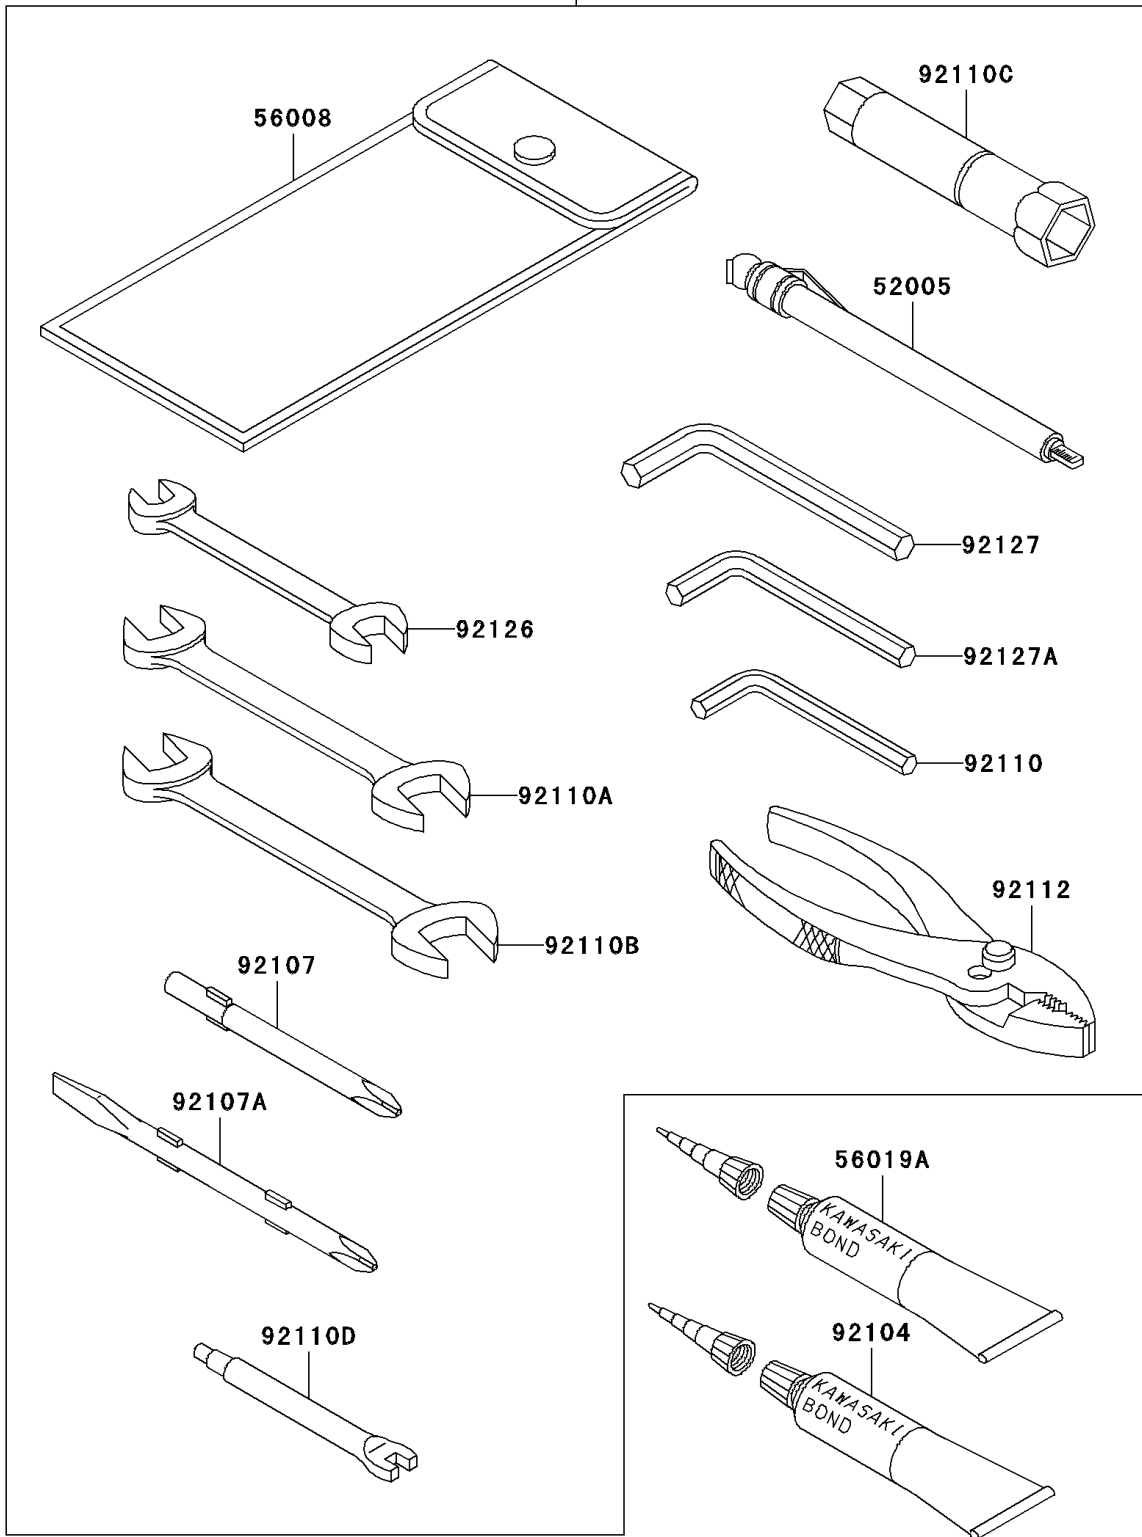

## 2004 Vulcan® 1500 Classic PARTS DIAGRAM

Owner's Tools

56007

F2810

## 2004 Vulcan® 1500 Classic PARTS LIST

Owner's Tools

ITEM NAME	PART NUMBER	QUANTITY
GAUGE,AIR,350KPA/50PSI (Ref # 52005)	52005-1142	1
TOOL-KIT (Ref # 56007)	56007-1450	1
BAG,TOOL (Ref # 56008)	56008-006	1
THREE BOND TB1211,HT/RS,WHITE (Ref # 56019A)	56019-120	1
GASKET-LIQUID,TUBE,100G,BLACK (Ref # 92104)	92104-1003	1
TOOL-DRIVER,#3PHILLIPS (Ref # 92107)	92107-1002	1
TOOL-DRIVER,#2PHILLIPS&SLOT (Ref # 92107A)	92107-1052	1
TOOL-WRENCH,ALLEN,5MM (Ref # 92110)	92110-1015	1
TOOL-WRENCH,OPEN END,10X12 (Ref # 92110A)	92110-1038	1
TOOL-WRENCH,OPEN END,14X17 (Ref # 92110B)	92110-1045	1
TOOL-WRENCH,BOX,18MM (Ref # 92110C)	92110-1135	1
TOOL-WRENCH,SPOKE (Ref # 92110D)	92110-1136	1
TOOL-PLIERS (Ref # 92112)	92112-003	1
TOOL-WRENCH,OPEN END,8X10 (Ref # 92126)	92126-001	1
TOOL-WRENCH,ALLEN,8MM (Ref # 92127)	92127-002	1
TOOL-WRENCH,ALLEN,6MM (Ref # 92127A)	92127-003	1