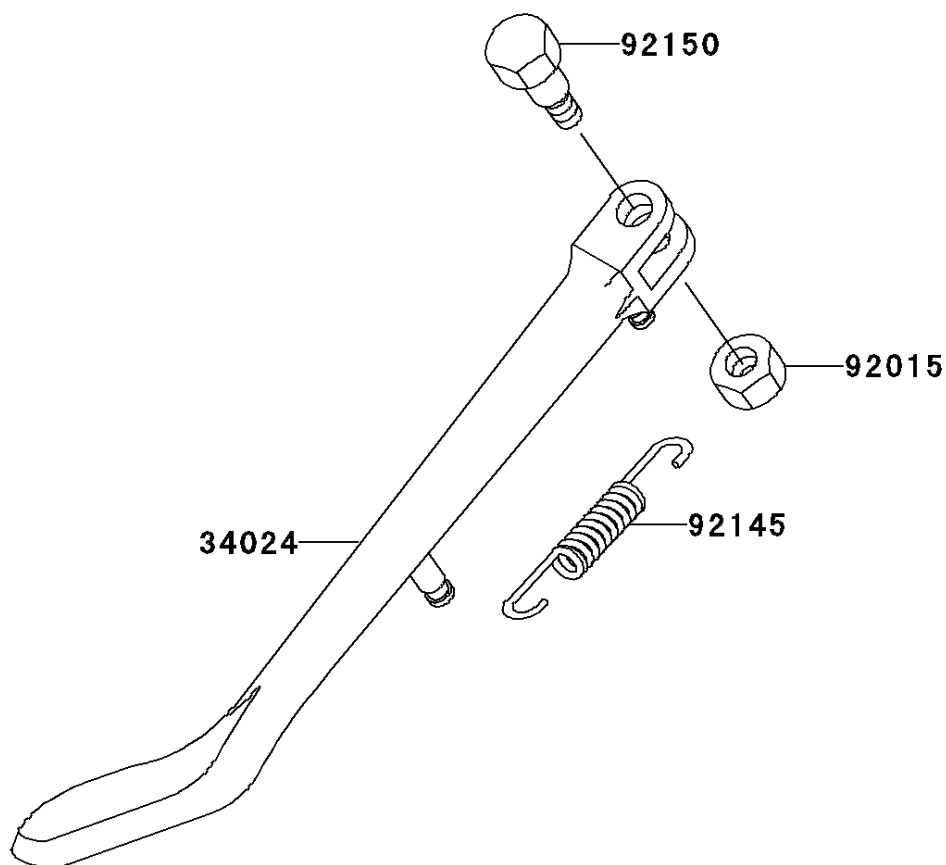

2004 Vulcan® 1500 Classic PARTS DIAGRAM

Stand(s)

F2190

2004 Vulcan® 1500 Classic PARTS LIST

Stand(s)

ITEM NAME	PART NUMBER	QUANTITY
STAND-SIDE (Ref # 34024)	34024-1330	1
NUT,LOCK,10MM,BLACK (Ref # 92015)	92015-1188	1
SPRING,SIDE STAND (Ref # 92145)	92145-0083	1
BOLT,SIDE STAND (Ref # 92150)	92150-1941	1