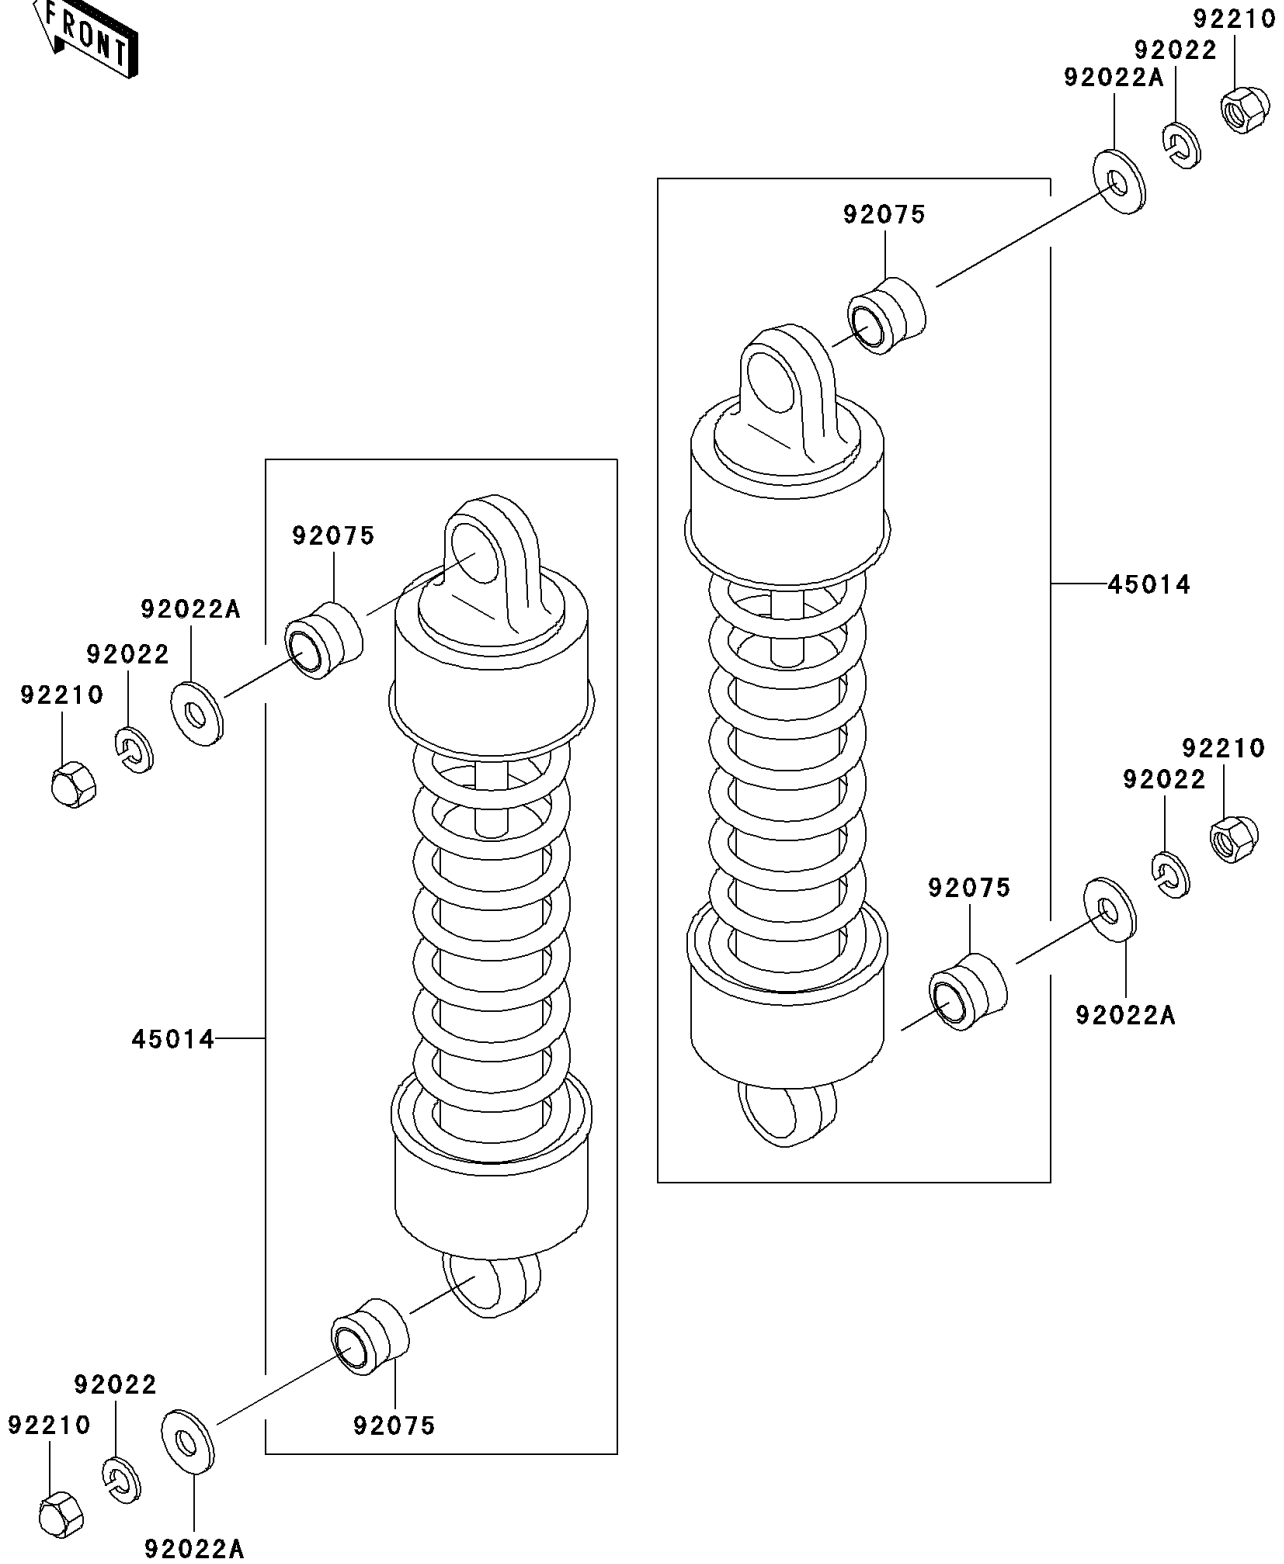

## 2004 Vulcan® 1500 Classic PARTS DIAGRAM

Suspension/Shock Absorber

F2151

## 2004 Vulcan® 1500 Classic PARTS LIST

Suspension/Shock Absorber

ITEM NAME	PART NUMBER	QUANTITY
SHOCKABSORBER (Ref # 45014)	45014-1719	1
WASHER,SPRING,10MM (Ref # 92022)	92022-1540	1
WASHER,10.5X26X2.3 (Ref # 92022A)	92022-246	1
DAMPER,SHOCKABSORBER (Ref # 92075)	92075-1387	1
NUT,CAP,10MM (Ref # 92210)	92210-1128	1