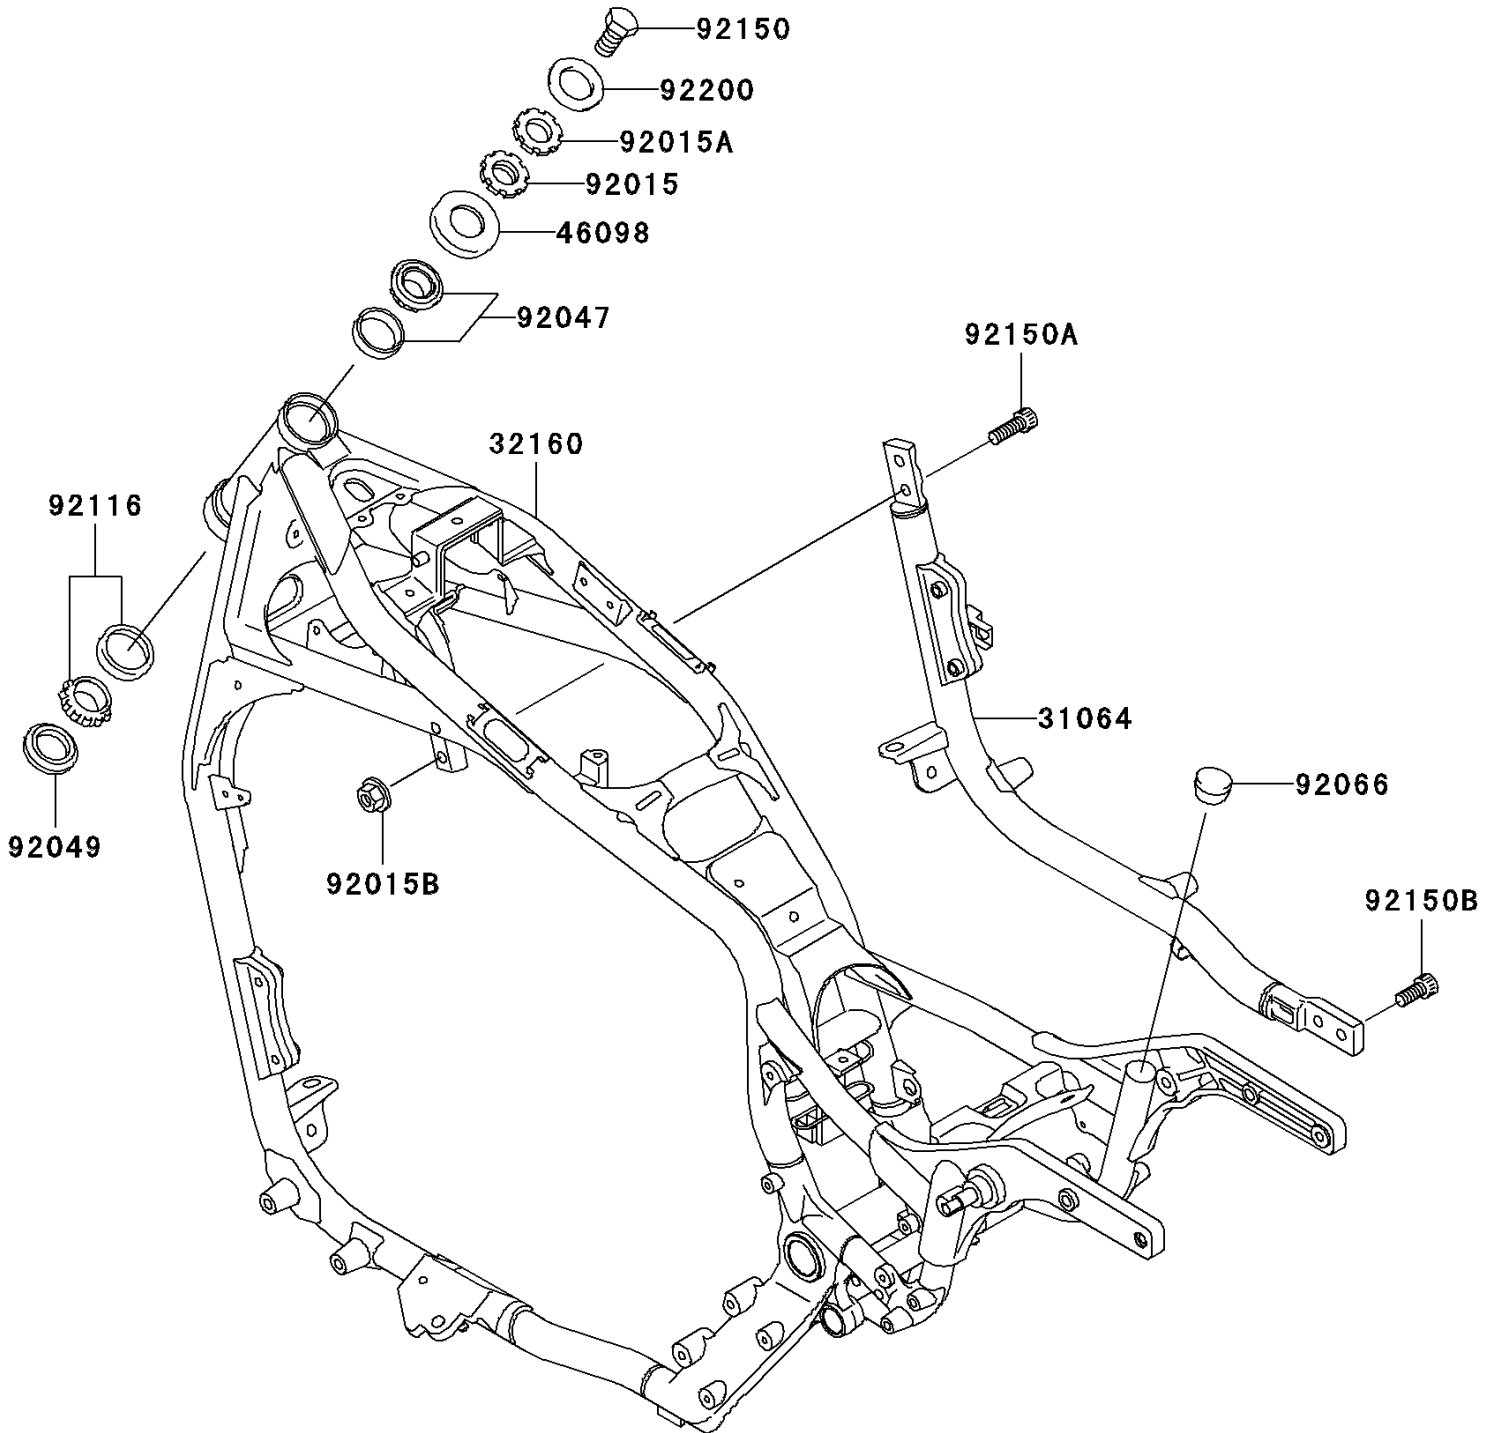

## 2004 Vulcan® 1500 Classic PARTS DIAGRAM

Frame

F2120

## 2004 Vulcan® 1500 Classic PARTS LIST

Frame

ITEM NAME	PART NUMBER	QUANTITY
PIPE-COMP,DOWNTUBU,RH (Ref # 31064)	31064-1237	1
FRAME-COMP (Ref # 32160)	32160-1577	1
CAP,STEERING STEM (Ref # 46098)	46098-017	1
NUT,25MM,T=10 (Ref # 92015)	92015-1377	1
NUT,25MM,T=6 (Ref # 92015A)	92015-1378	1
NUT,FLANGED,10MM (Ref # 92015B)	92015-1727	1
RACE,ROLLER,32005JR RS (Ref # 92047)	92047-017	1
SEAL-OIL,XMHE36X52X4J (Ref # 92049)	92049-1162	1
PLUG (Ref # 92066)	92066-1444	1
BEARING-ROLLER,HR320/28XJ (Ref # 92116)	92116-1009	1
BOLT,14X25 (Ref # 92150)	92150-1672	1
BOLT,SOCKET,10X30 (Ref # 92150A)	92150-1690	1
BOLT,SOCKET,10X23 (Ref # 92150B)	92150-1942	1
WASHER (Ref # 92200)	92200-1140	1