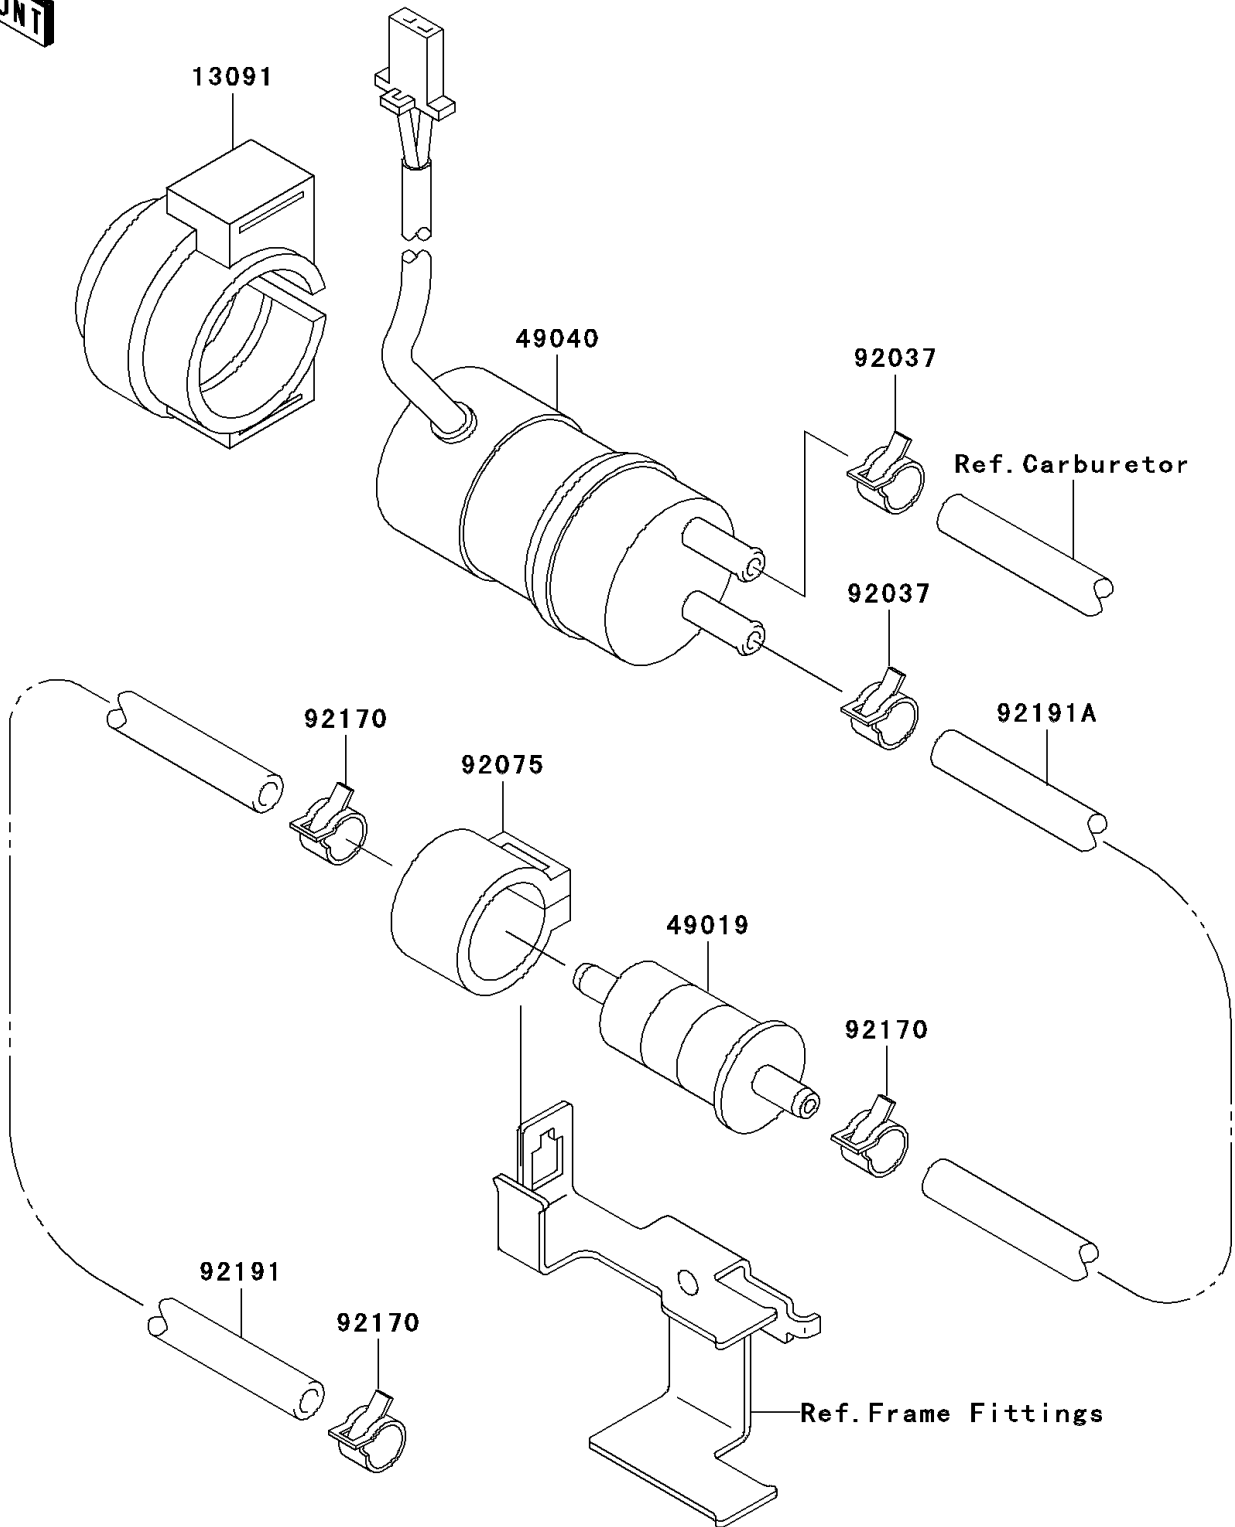

2004 Vulcan® 1500 Classic PARTS DIAGRAM

Fuel Pump

E1520

2004 Vulcan® 1500 Classic PARTS LIST

Fuel Pump

ITEM NAME	PART NUMBER	QUANTITY
HOLDER (Ref # 13091)	13091-1512	1
FILTER-FUEL (Ref # 49019)	49019-1055	1
PUMP-FUEL (Ref # 49040)	49040-1063	1
CLAMP,TUBE (Ref # 92037)	92037-1505	1
DAMPER,FUEL FILTER (Ref # 92075)	92075-1853	1
CLAMP (Ref # 92170)	92170-1492	1
TUBE,FUEL TAP-FILTER (Ref # 92191)	92191-1055	1
TUBE,FILTER-PUMP (Ref # 92191A)	92191-1058	1