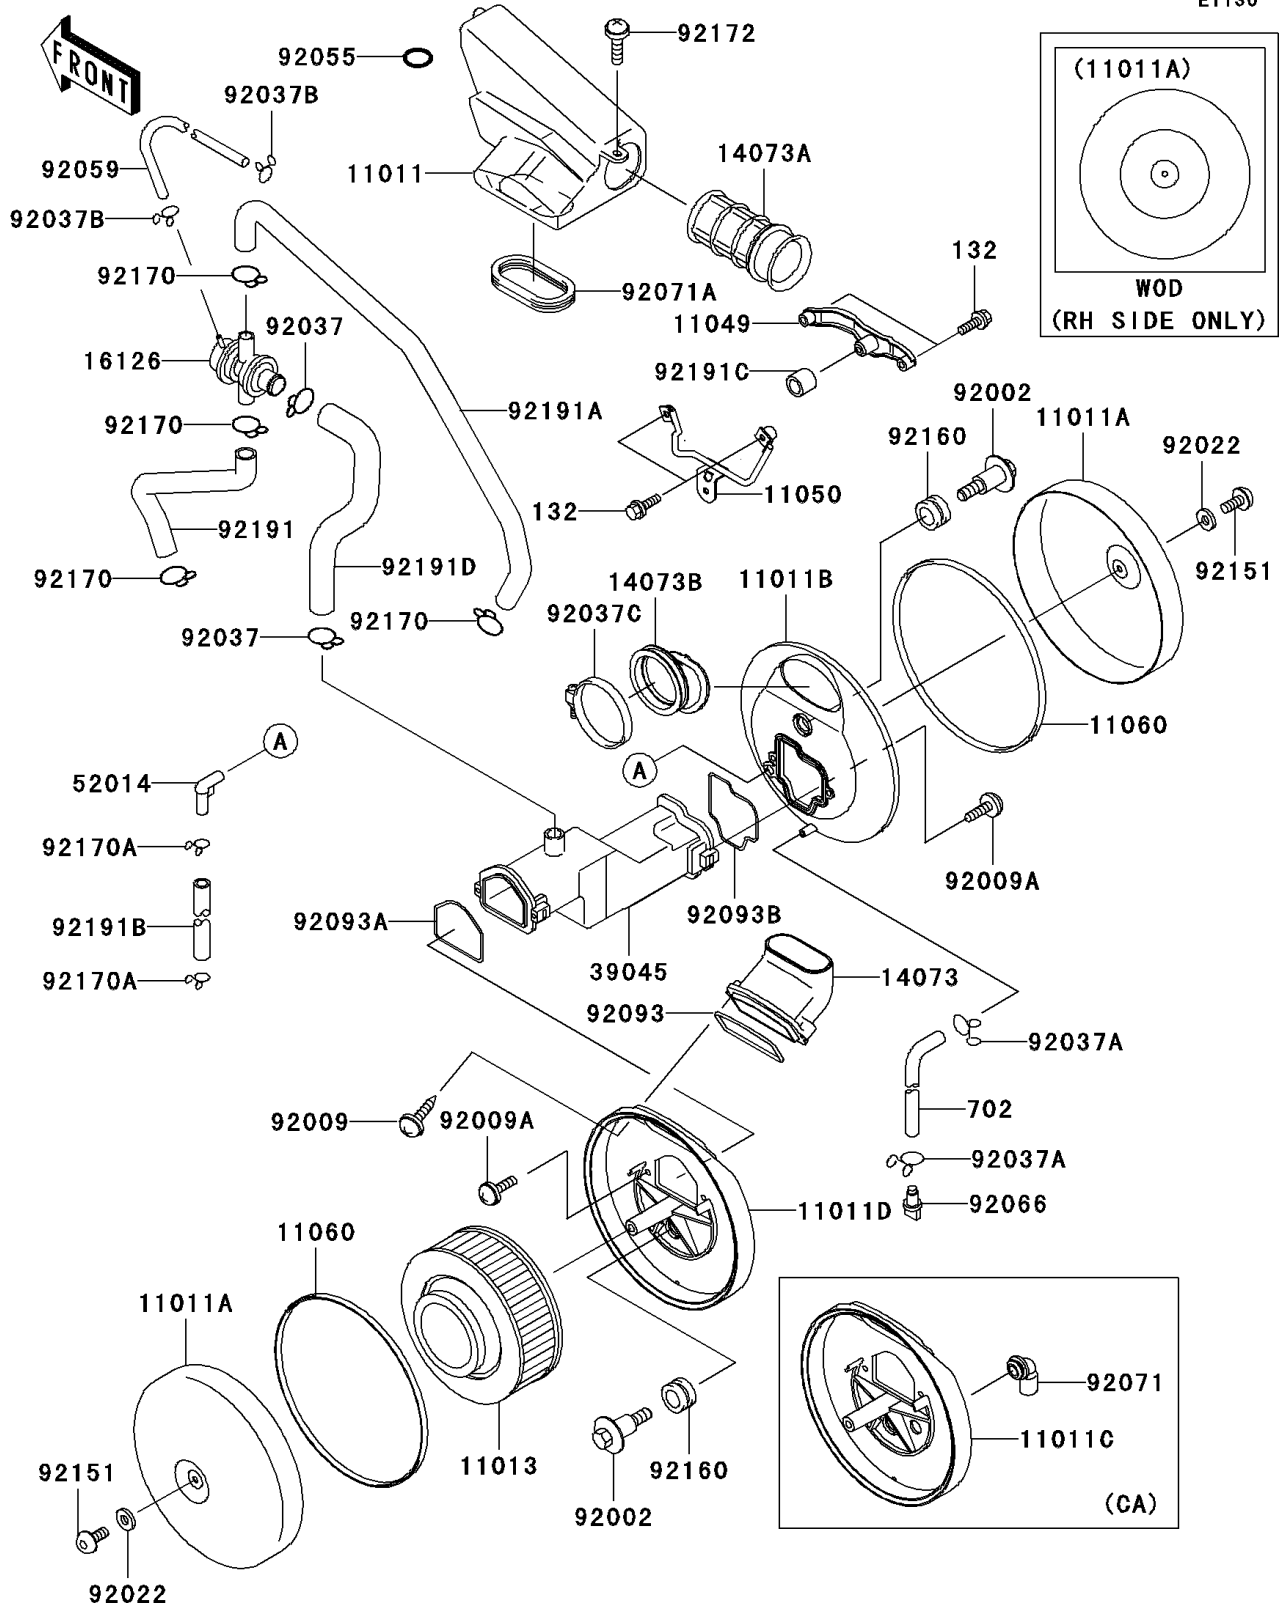

2004 Vulcan® 1500 Classic PARTS DIAGRAM

Air Cleaner

E1130