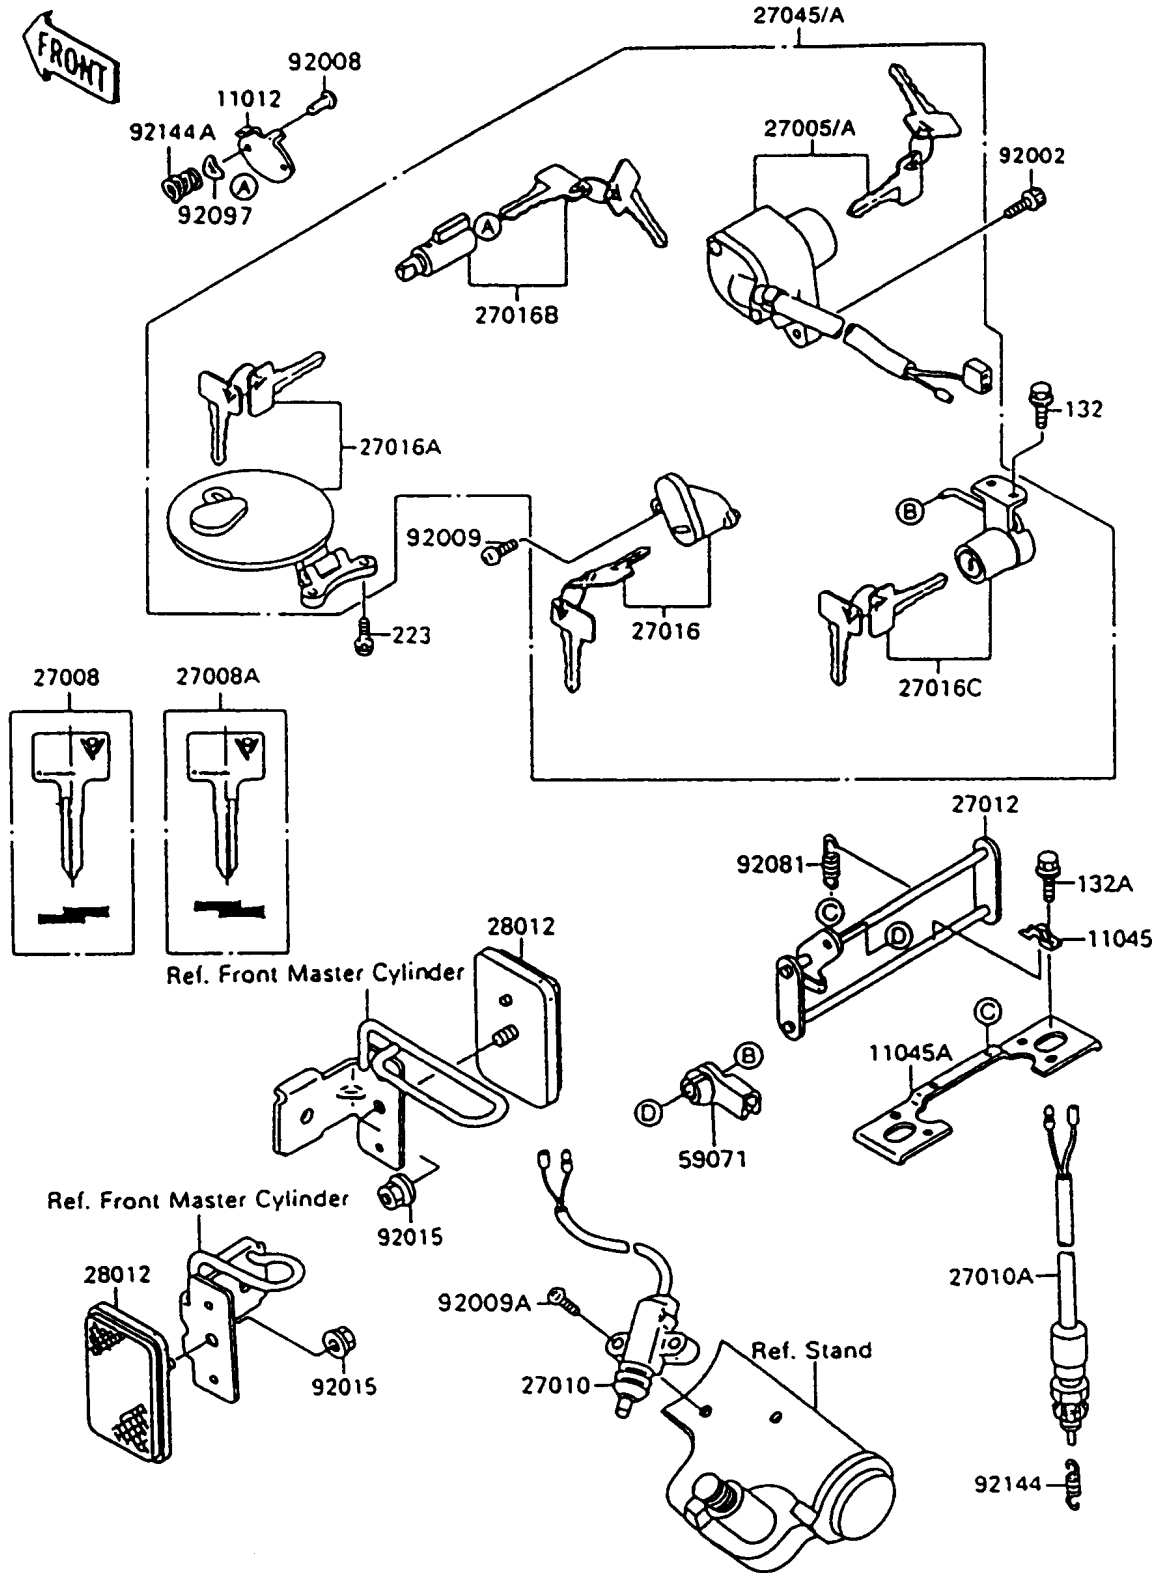

1996 Vulcan® 1500 L PARTS DIAGRAM

Ignition Switch/Locks/Reflectors

F2270

1996 Vulcan® 1500 L PARTS LIST

Ignition Switch/Locks/Reflectors

ITEM NAME	PART NUMBER	QUANTITY
BOLT-FLANGED-SMALL (Ref # 132)	132G0608	1
BOLT-FLANGED-SMALL (Ref # 132A)	132J0612	1
SCREW-PAN-WS-CROS (Ref # 223)	223B0410	1
CAP,STEERING LOCK (Ref # 11012)	11012-1586	1
BRACKET,SEAT HOOK (Ref # 11045)	11045-1700	1
BRACKET,SEAT HOOK (Ref # 11045A)	11045-1701	1
SWITCH-ASSY-IGNITION (Ref # 27005)	27005-1194	1
KEY-LOCK,BLANK,#A (Ref # 27008)	27008-1138	1
KEY-LOCK,BLANK,#B (Ref # 27008A)	27008-1139	1
SWITCH,SIDE STAND (Ref # 27010)	27010-1223	1
SWITCH,REAR BRAKE (Ref # 27010A)	27010-1238	1
HOOK,SEAT (Ref # 27012)	27012-1371	1
LOCK-ASSY,HELMET (Ref # 27016)	27016-5129	1
LOCK-ASSY,FUEL TANK COVER (Ref # 27016A)	27016-5130	1
LOCK-ASSY,STEERING (Ref # 27016B)	27016-5131	1
LOCK-ASSY,SEAT (Ref # 27016C)	27016-5132	1
SWITCH-ASSY (Ref # 27045)	27045-5001	1
REFLECTOR-REFLEX,FR (Ref # 28012)	28012-1009	1
JOINT (Ref # 59071)	59071-1103	1
BOLT,SOCKET,5X12 (Ref # 92002)	92002-1173	1
SCREW,3.51MM (Ref # 92008)	92008-007	1
SCREW,5X12 (Ref # 92009)	92009-1296	1
SCREW,5X20 (Ref # 92009A)	92009-1459	1
NUT,FLANGED,5MM (Ref # 92015)	92015-1656	1
SPRING,HOOK RETURN (Ref # 92081)	92081-1466	1
WASHER,WAVE (Ref # 92097)	92097-003	1
SPRING,REAR BRAKE SWITCH (Ref # 92144)	92144-1141	1
SPRING,STEERING LOCK (Ref # 92144A)	92144-1222	1