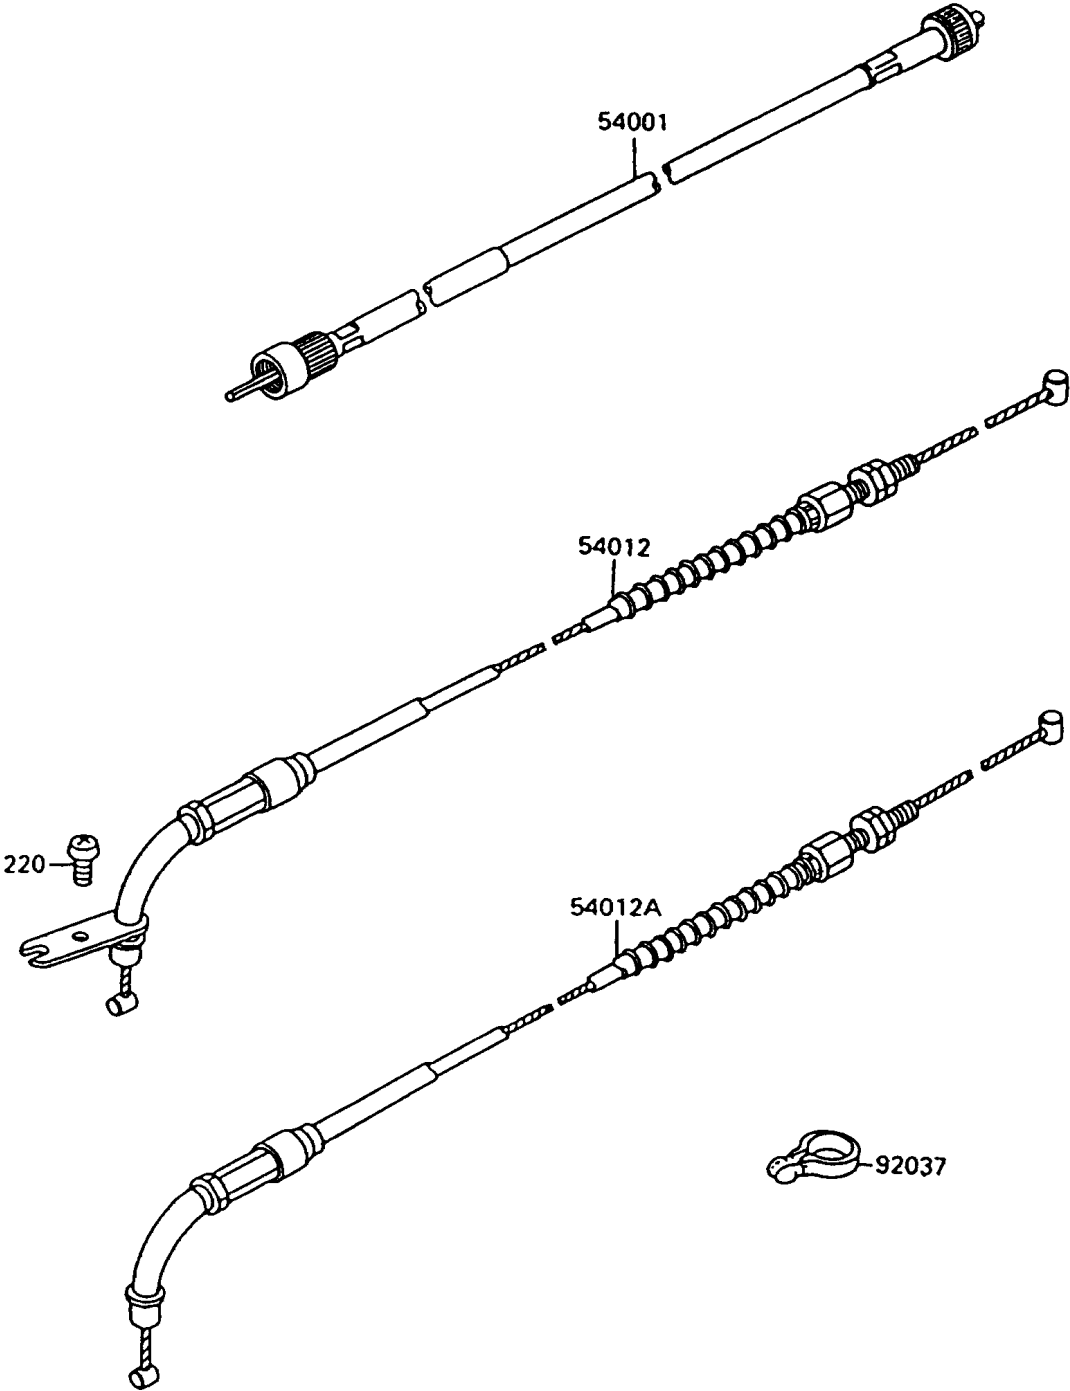

## 1996 Vulcan® 1500 L PARTS DIAGRAM

Cables

F2540

## 1996 Vulcan® 1500 L PARTS LIST

Cables

ITEM NAME	PART NUMBER	QUANTITY
SCREW-PAN-CROS (Ref # 220)	220C0514	1
CABLE-SPEEDOMETER (Ref # 54001)	54001-1143	1
CABLE-THROTTLE,OPENING (Ref # 54012)	54012-1527	1
CABLE-THROTTLE,CLOSING (Ref # 54012A)	54012-1528	1
CLAMP,HOSE (Ref # 92037)	92037-1827	1