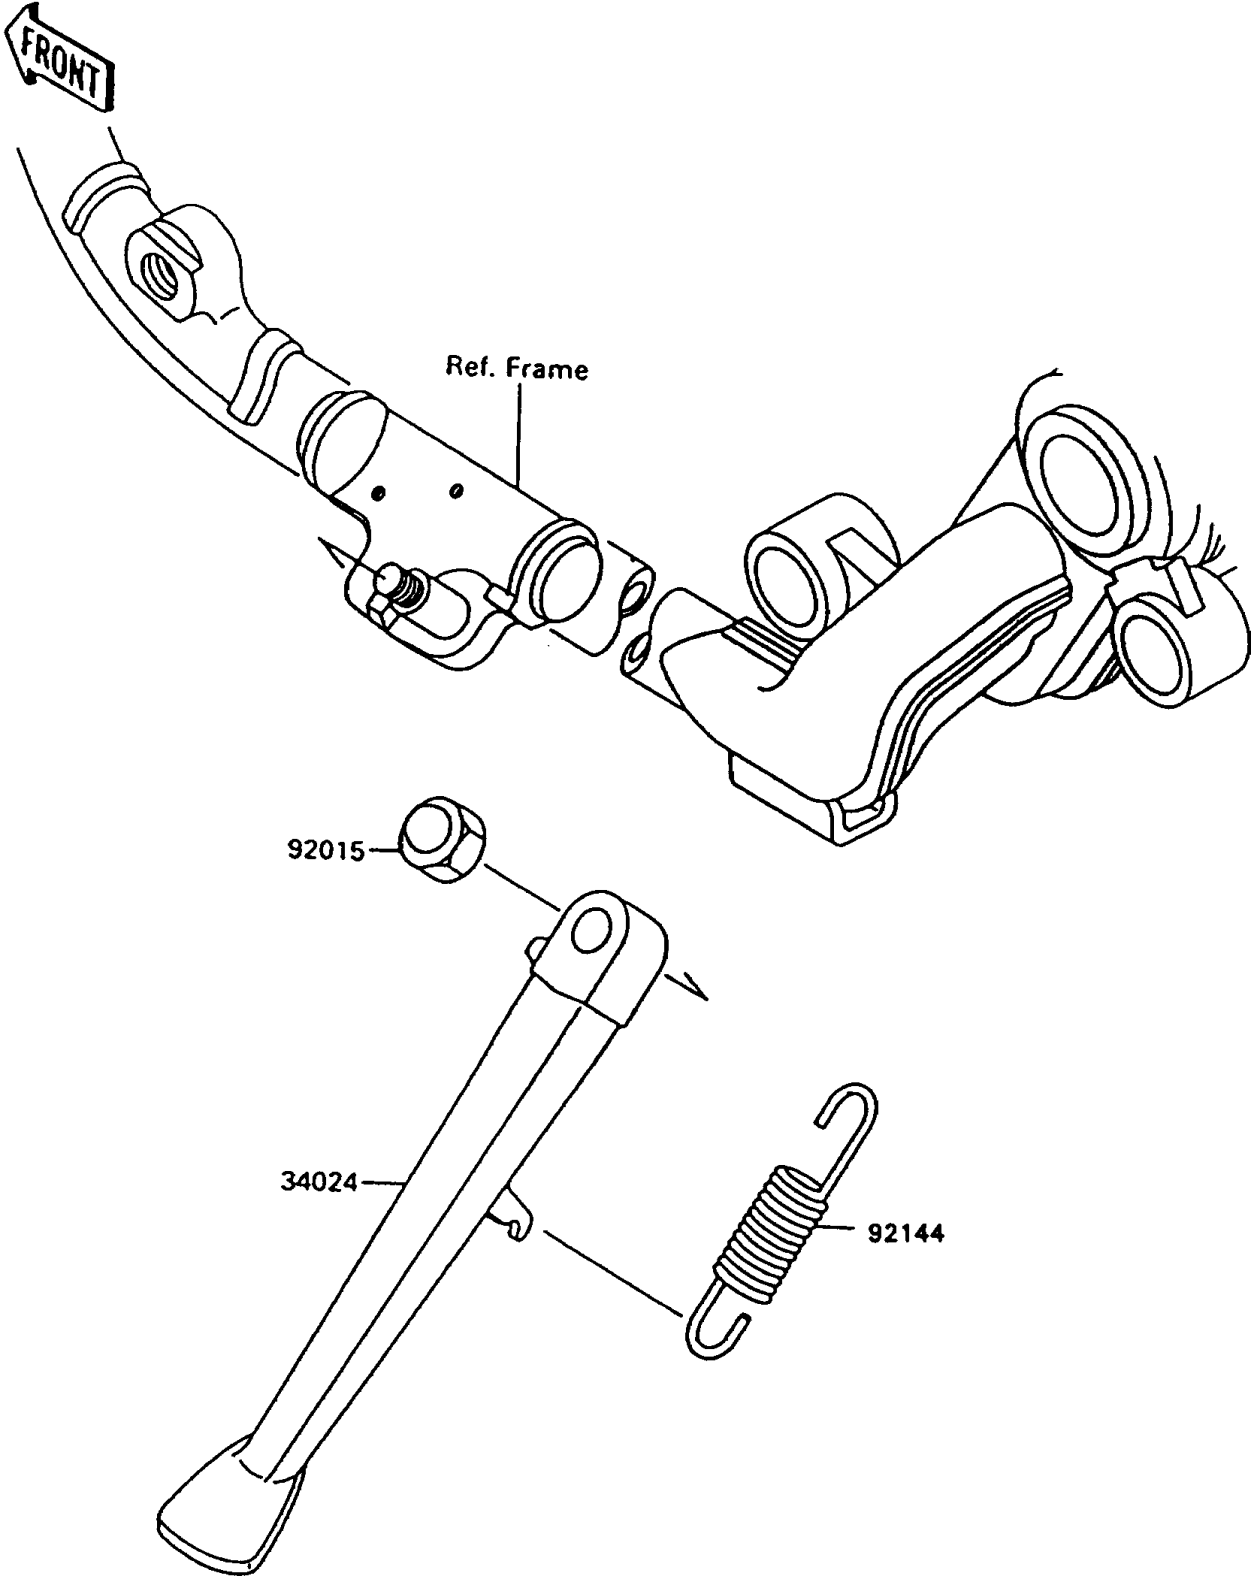

1996 Vulcan® 1500 L PARTS DIAGRAM

Stand(s)

F2190

1996 Vulcan® 1500 L PARTS LIST

Stand(s)

ITEM NAME	PART NUMBER	QUANTITY
STAND-SIDE (Ref # 34024)	34024-1250	1
NUT,CAP,10MM (Ref # 92015)	92015-1685	1
SPRING,SIDE STAND (Ref # 92144)	92144-1293	1