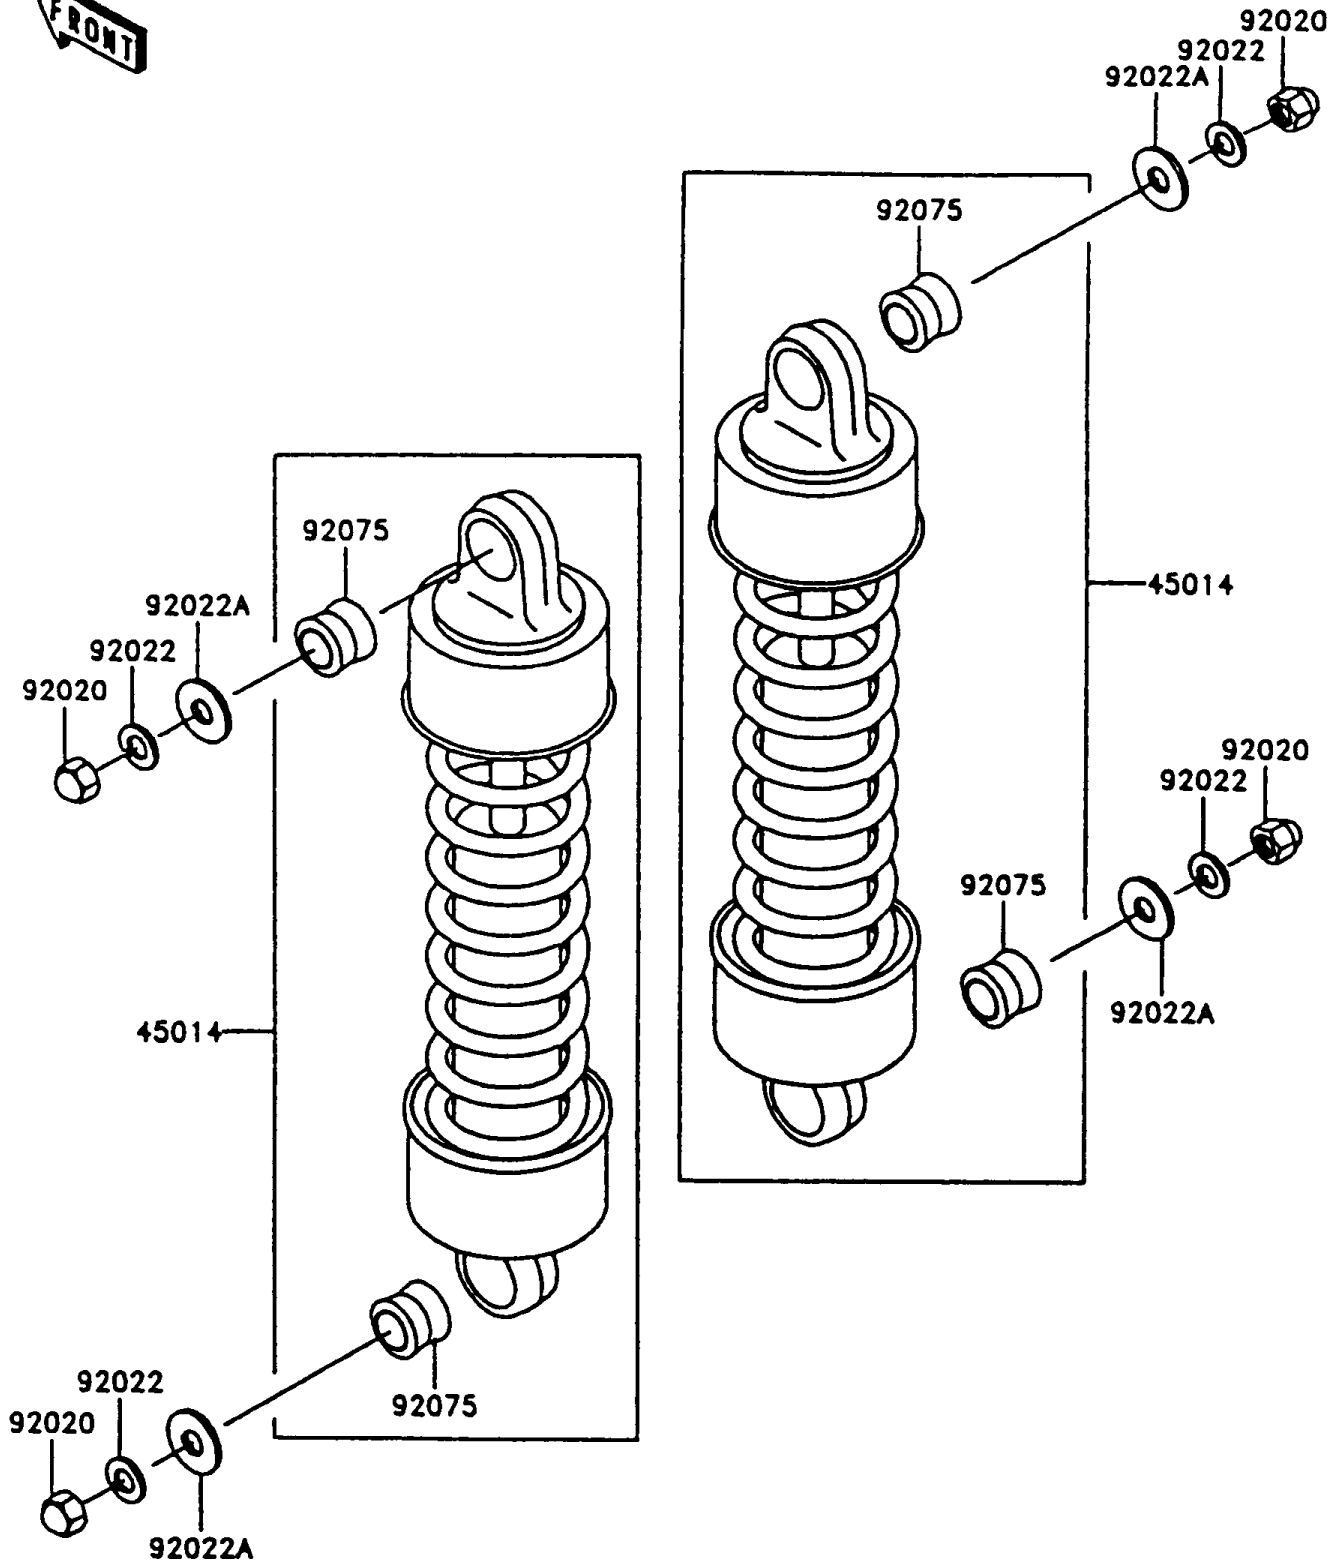

1996 Vulcan® 1500 L PARTS DIAGRAM

Suspension/Shock Absorber

F2151

1996 Vulcan® 1500 L PARTS LIST

Suspension/Shock Absorber

ITEM NAME	PART NUMBER	QUANTITY
SHOCKABSORBER (Ref # 45014)	45014-1371	1
NUT,CAP,10MM (Ref # 92020)	92020-003	1
WASHER,SPRING,10MM (Ref # 92022)	92022-1540	1
WASHER,10.5X26X2.3 (Ref # 92022A)	92022-246	1
DAMPER,SHOCKABSORBER (Ref # 92075)	92075-1387	1