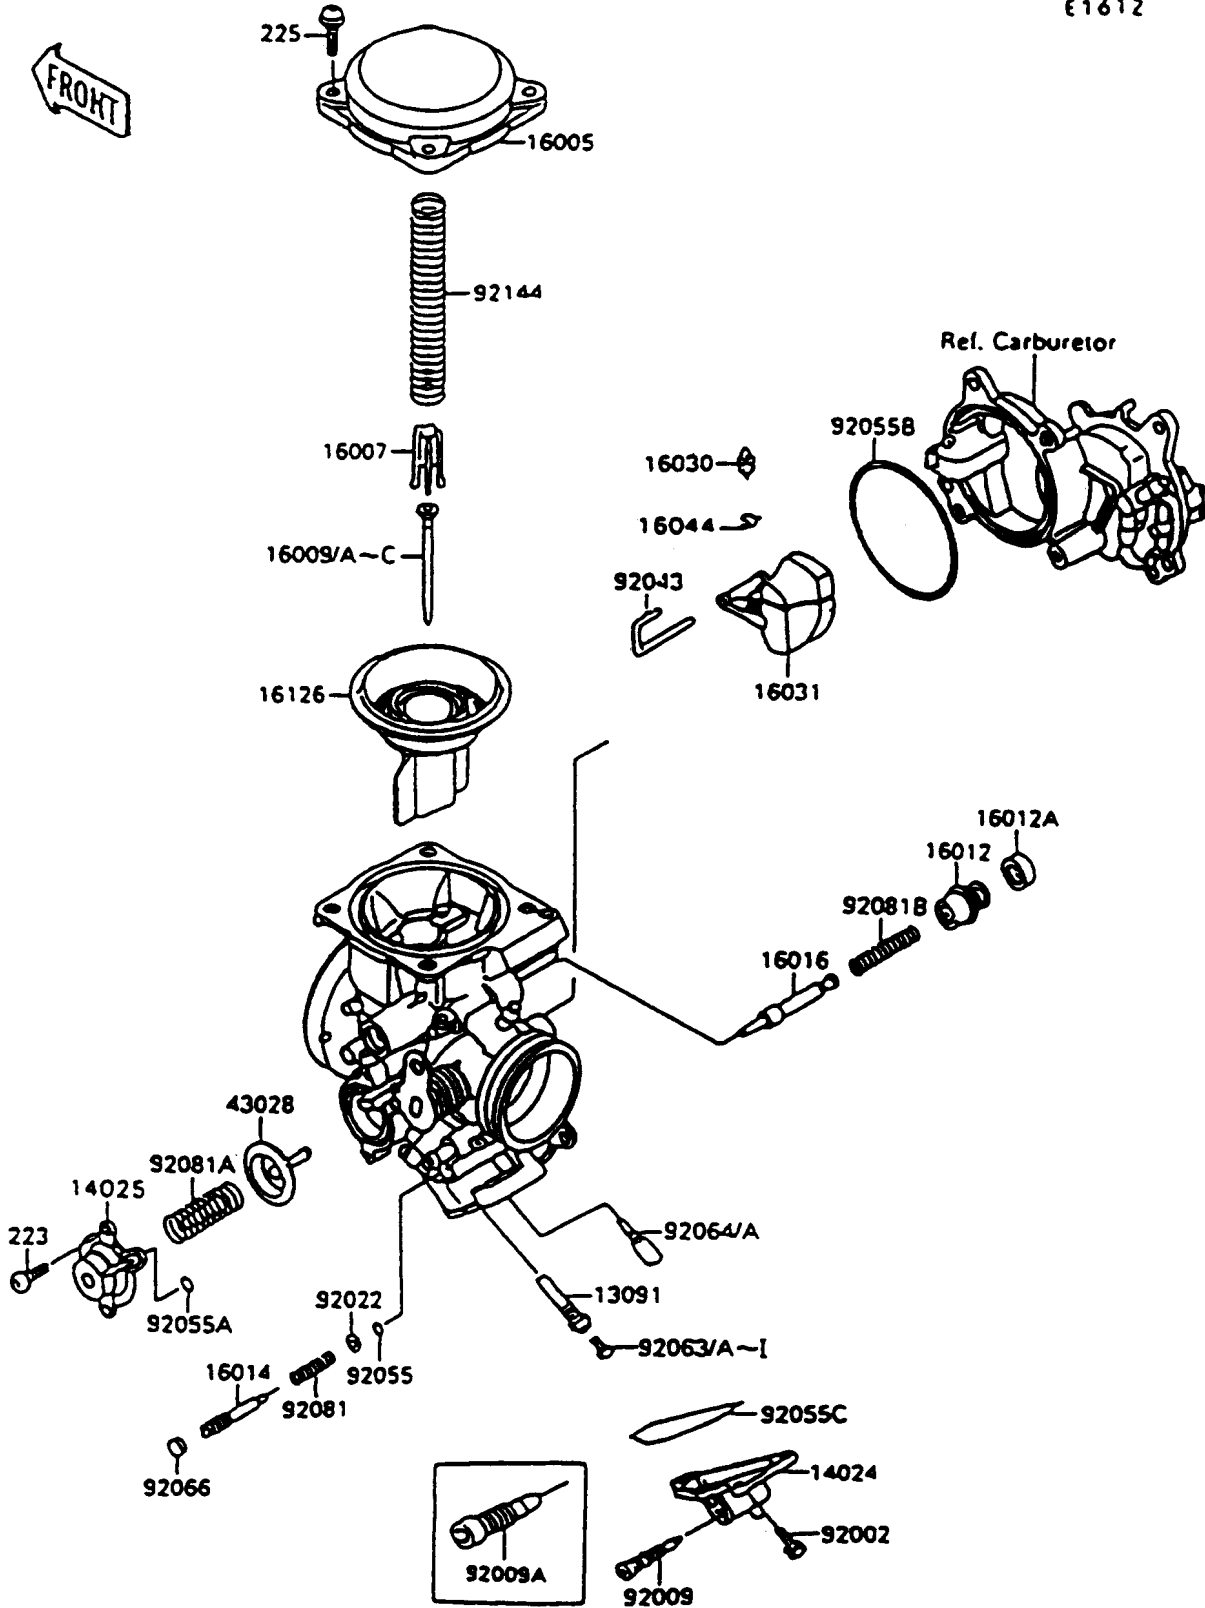

1996 Vulcan® 1500 L PARTS DIAGRAM

Carburetor Parts

E1612