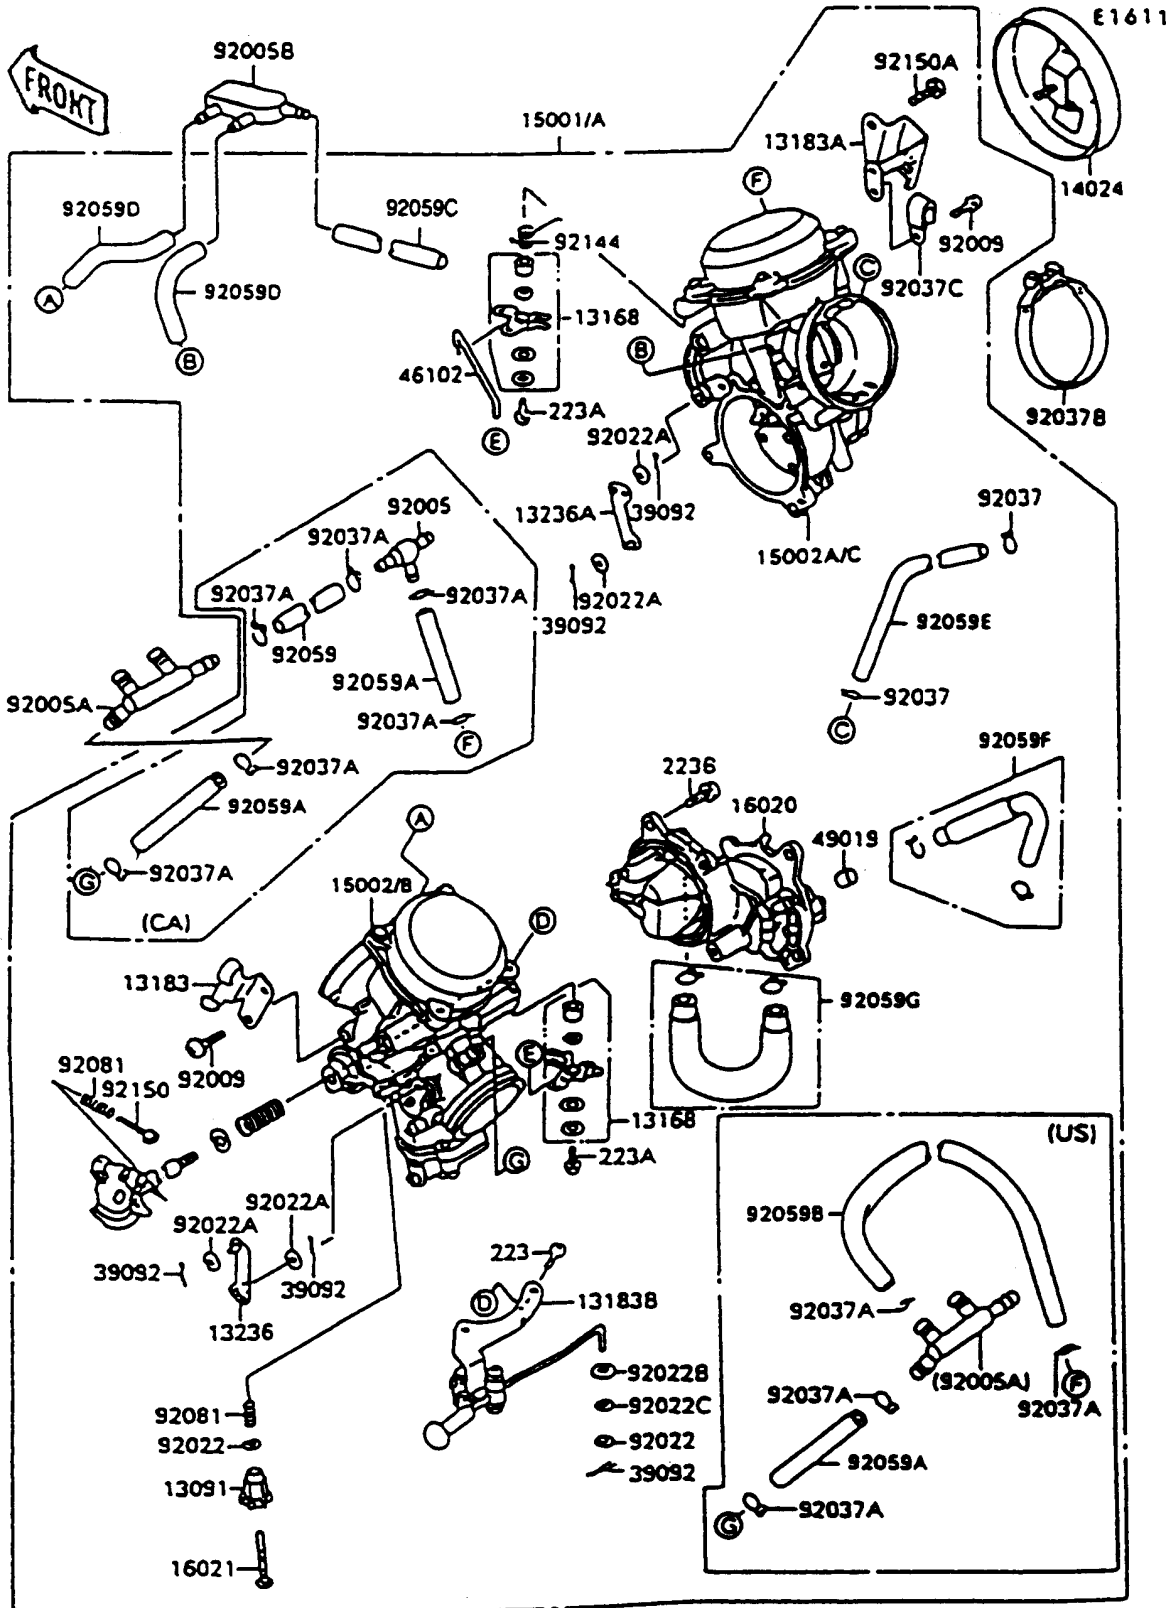

1996 Vulcan® 1500 L PARTS DIAGRAM

Carburetor