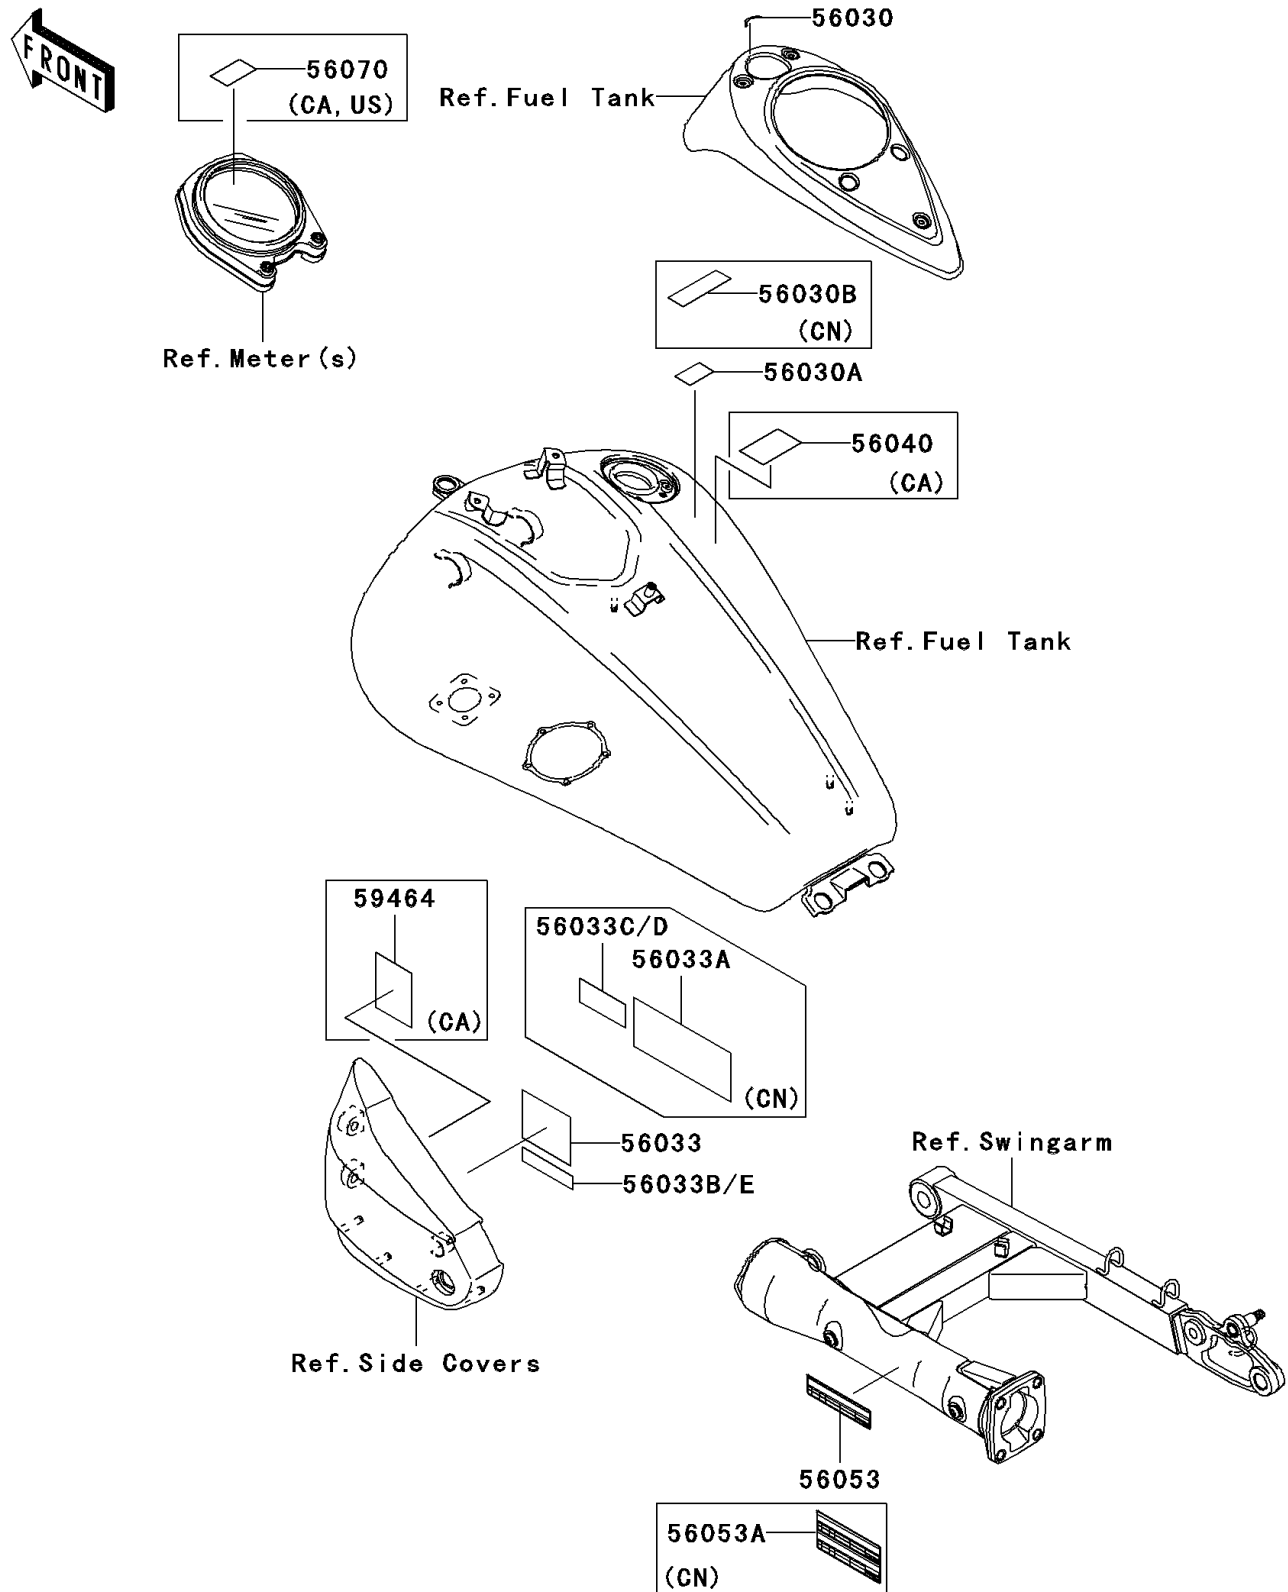

2006 Vulcan® 1600 Classic PARTS DIAGRAM

Labels

F2860

2006 Vulcan® 1600 Classic PARTS LIST

Labels

ITEM NAME	PART NUMBER	QUANTITY
LABEL,IGNITION (Ref # 56030)	56030-0013	1
LABEL,GASOLINE (Ref # 56030A)	56030-1177	1
LABEL,GASOLINE (Ref # 56030B)	56030-1178	1
LABEL-MANUAL,DAILY SAFETY (Ref # 56033)	56033-0011	1
LABEL-MANUAL,DAILY SAFETY (Ref # 56033A)	56033-0012	1
LABEL-MANUAL,OIL&OIL FILTER (Ref # 56033D)	56033-1262	1
LABEL-MANUAL,OIL&OIL FILTER (Ref # 56033E)	56033-1331	1
LABEL-WARNING,EVAPO (Ref # 56040)	56040-1121	1
LABEL-SPECIFICATION,TIRE&LOAD (Ref # 56053)	56053-0037	1
LABEL-SPECIFICATION,TIRE&LOAD (Ref # 56053A)	56053-0038	1
LABEL-WARNING,BREAK IN COUTION (Ref # 56070)	56070-0008	1
LABEL-CERTIFICATION,EVAPO ROUT (Ref # 59464)	59464-0043	1