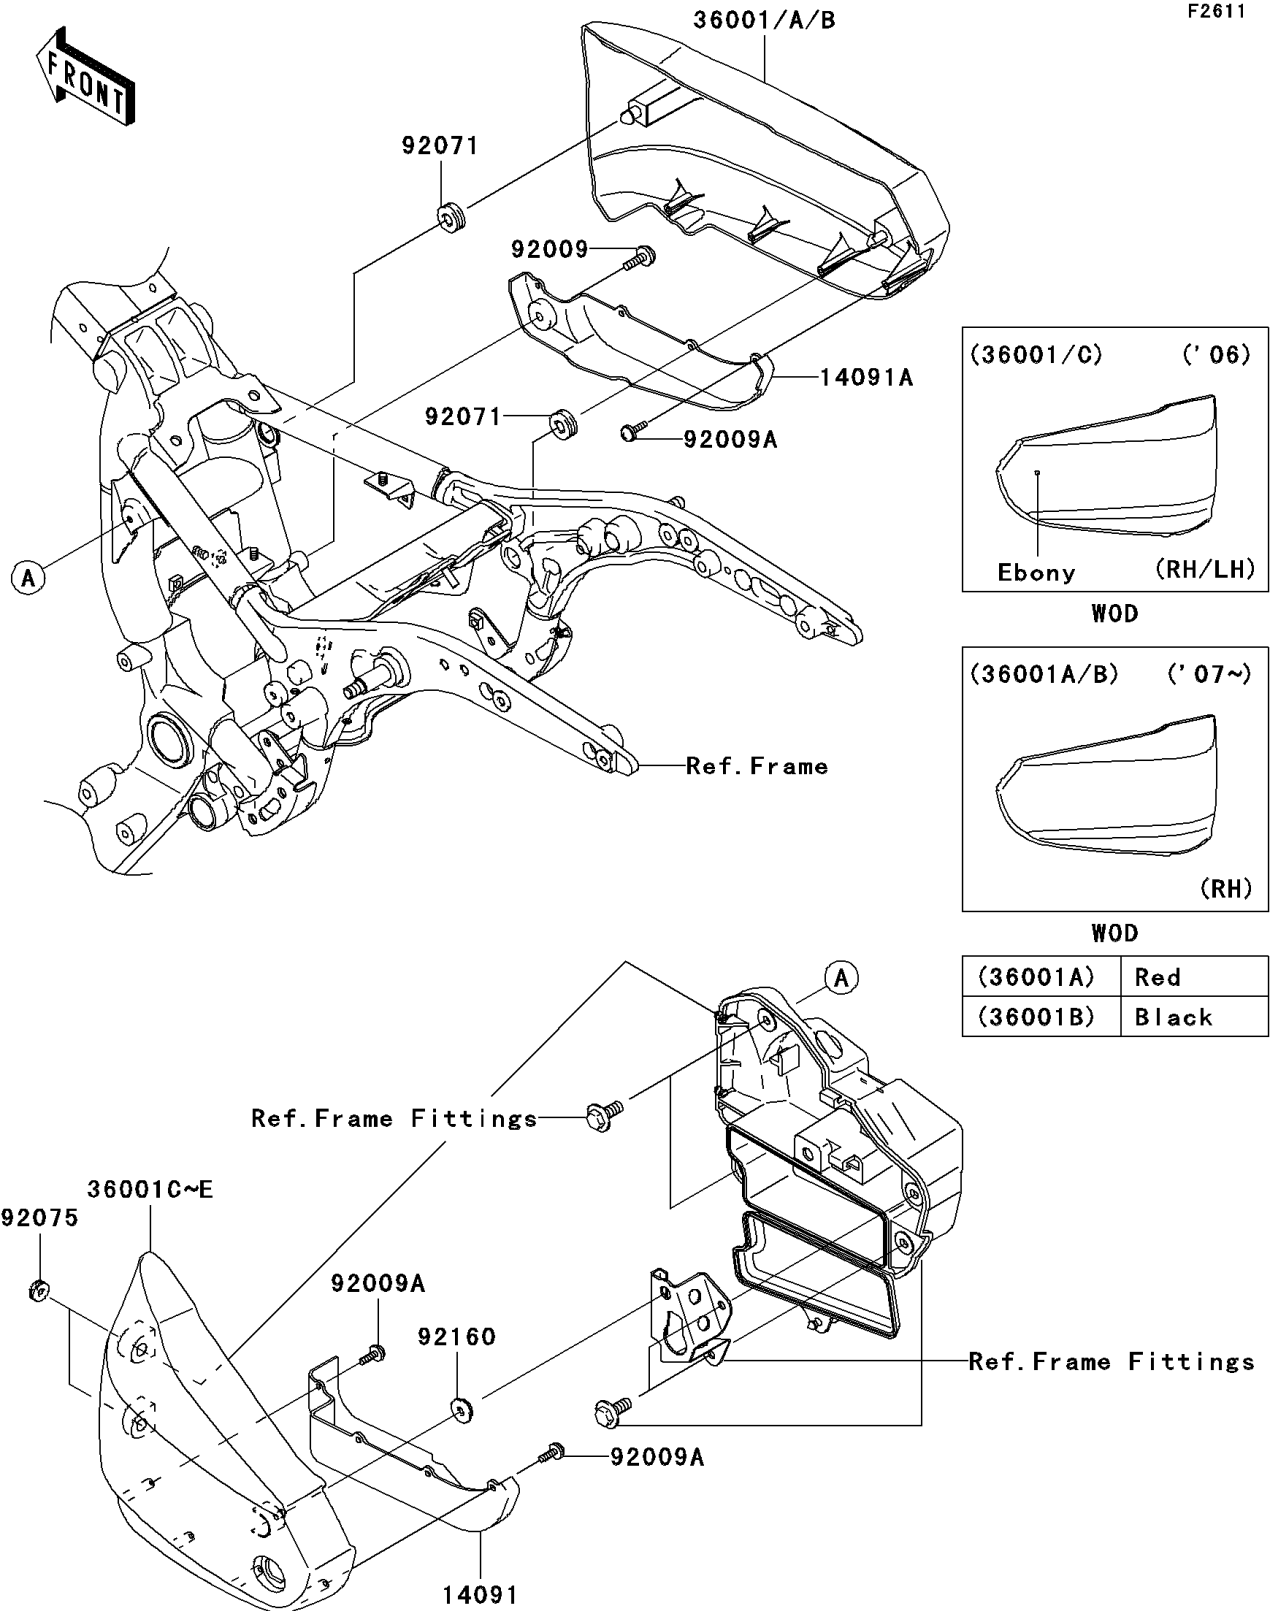

2006 Vulcan® 1600 Classic PARTS DIAGRAM

Side Covers

F2611

2006 Vulcan® 1600 Classic PARTS LIST

Side Covers

ITEM NAME	PART NUMBER	QUANTITY
COVER,SIDE COVER,LH (Ref # 14091)	14091-1343	1
COVER,SIDE COVER,RH (Ref # 14091A)	14091-1344	1
COVER-SIDE,RH,EBONY (Ref # 36001)	36001-0057-H8	1
COVER-SIDE,LH,EBONY (Ref # 36001C)	36001-1684-H8	1
SCREW,6X14 (Ref # 92009)	92009-1662	1
SCREW,TAPPING,4X14 (Ref # 92009A)	92009-1792	1
GROMMET (Ref # 92071)	92071-1131	1
DAMPER (Ref # 92075)	92075-1629	1
DAMPER (Ref # 92160)	92160-1944	1