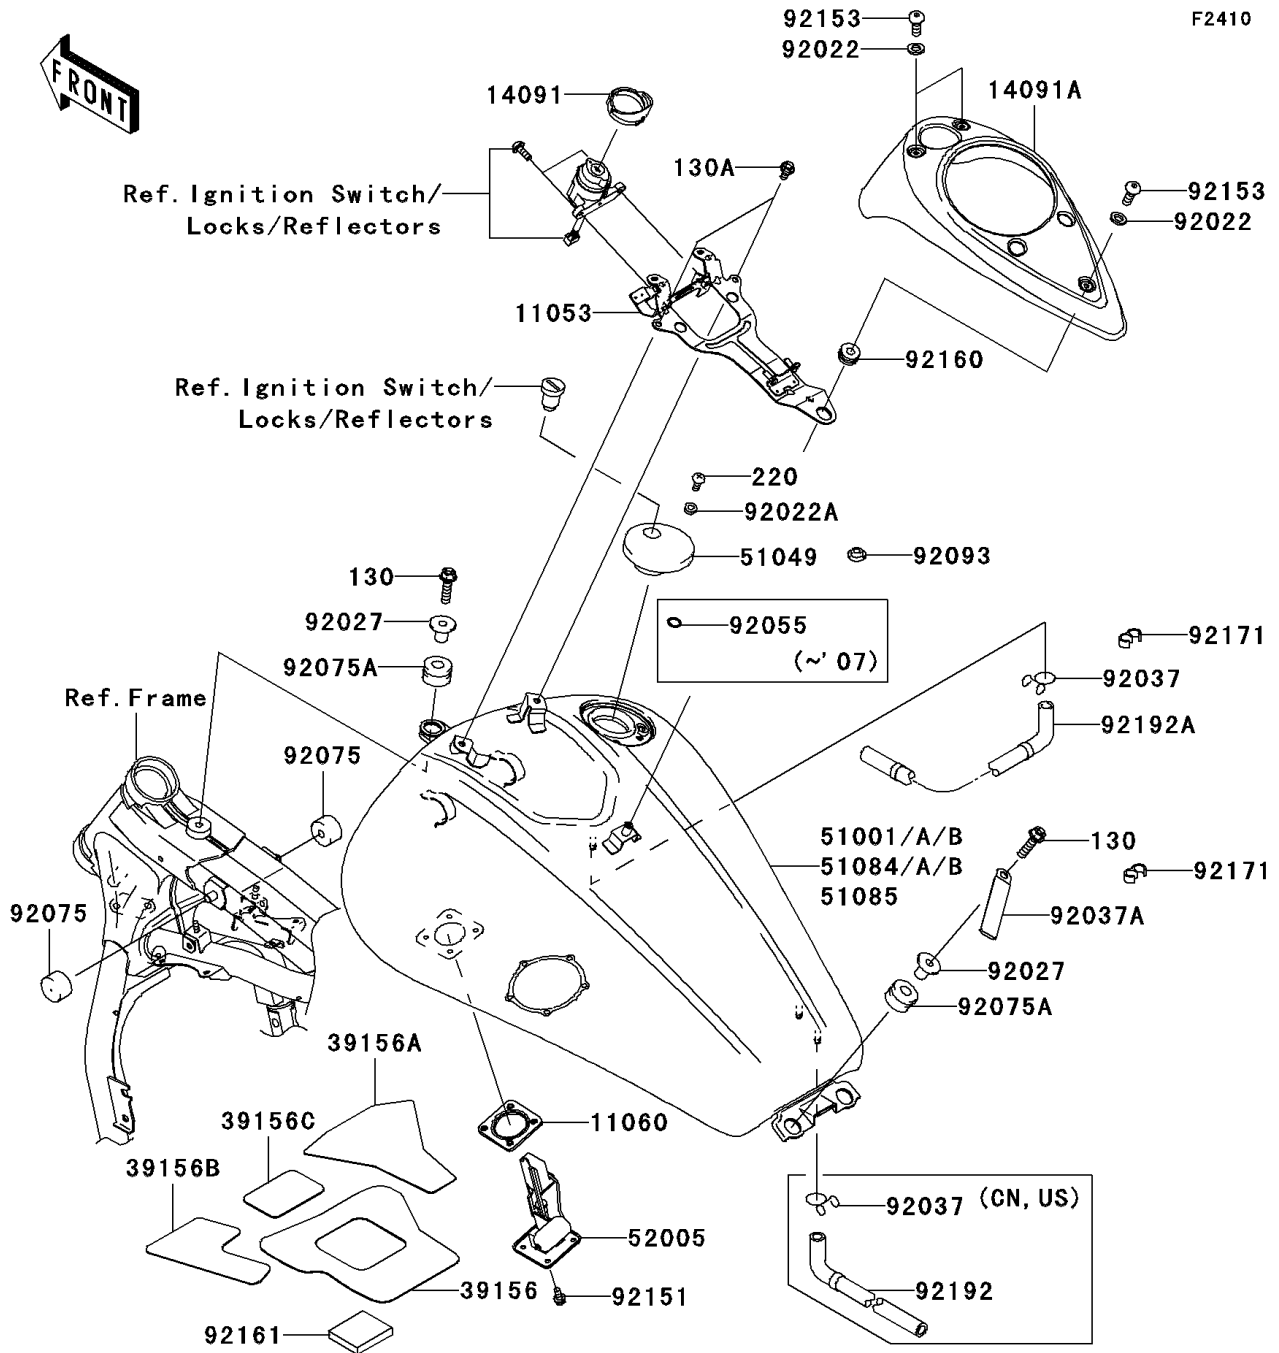

2006 Vulcan® 1600 Classic PARTS DIAGRAM

Fuel Tank(4/4)

WOD

| | |
|-----------|-------|
| (51001/A) | Ebony |
| (51084) | |
| (51001B) | Black |

WD

| | |
|------------|------------|
| (51084A/B) | Red/Silver |
| (51085) | Black/Blue |

2006 Vulcan® 1600 Classic PARTS LIST

Fuel Tank(4/4)

| ITEM NAME | PART NUMBER | QUANTITY |
|-------------------------------------|---------------|----------|
| BRACKET,METER COVER (Ref # 11053) | 11053-0275 | 1 |
| GASKET,FUEL GAUGE (Ref # 11060) | 11060-1952 | 1 |
| COVER,IGNITION SWITCH (Ref # 14091) | 14091-0088 | 1 |
| COVER,METER (Ref # 14091A) | 14091-0091 | 1 |
| PAD,FUEL TANK,CNT,RR (Ref # 39156) | 39156-0019 | 1 |
| PAD,FUEL TANK,RH (Ref # 39156A) | 39156-0020 | 1 |
| PAD,FUEL TANK,LH (Ref # 39156B) | 39156-0021 | 1 |
| PAD,FUEL TANK,CNT,FR (Ref # 39156C) | 39156-0022 | 1 |
| CAP-TANK,FUEL (Ref # 51049) | 51049-0003 | 1 |
| GAUGE,FUEL (Ref # 52005) | 52005-0004 | 1 |
| WASHER,6.2X11X1.5 (Ref # 92022) | 92022-183 | 1 |
| WASHER,5.1X10X1.0 (Ref # 92022A) | 92022-1977 | 1 |
| COLLAR,L=19.3 (Ref # 92027) | 92027-1780 | 1 |
| CLAMP,HARNESSE,L=100 (Ref # 92037A) | 92037-1636 | 1 |
| RING-O,ID=9 (Ref # 92055) | 92055-1552 | 1 |
| DAMPER,FUEL TANK (Ref # 92075) | 92075-125 | 1 |
| DAMPER (Ref # 92075A) | 92075-1736 | 1 |
| BOLT,5X12 (Ref # 92151) | 92151-1599 | 1 |
| BOLT,SOCKET,6X10 (Ref # 92153) | 92153-1096 | 1 |
| DAMPER (Ref # 92160) | 92160-1162 | 1 |
| DAMPER (Ref # 92161) | 92161-1338 | 1 |
| CLAMP (Ref # 92171) | 92171-1184 | 1 |
| TUBE,DRAIN (Ref # 92192A) | 92192-0038 | 1 |
| BOLT-FLANGED,8X30 (Ref # 130) | 130H0830 | 1 |
| BOLT-FLANGED,6X14 (Ref # 130A) | 130J0614 | 1 |
| SCREW-PAN-CROS,5X10 (Ref # 220) | 220D0510 | 1 |
| TANK-COMP-FUEL,EBONY (Ref # 51001) | 51001-0018-H8 | 1 |
| TANK-COMP-FUEL,EBONY (Ref # 51084) | 51084-5131-H8 | 1 |
| CLAMP,TUBE (Ref # 92037) | 92037-147 | 2 |