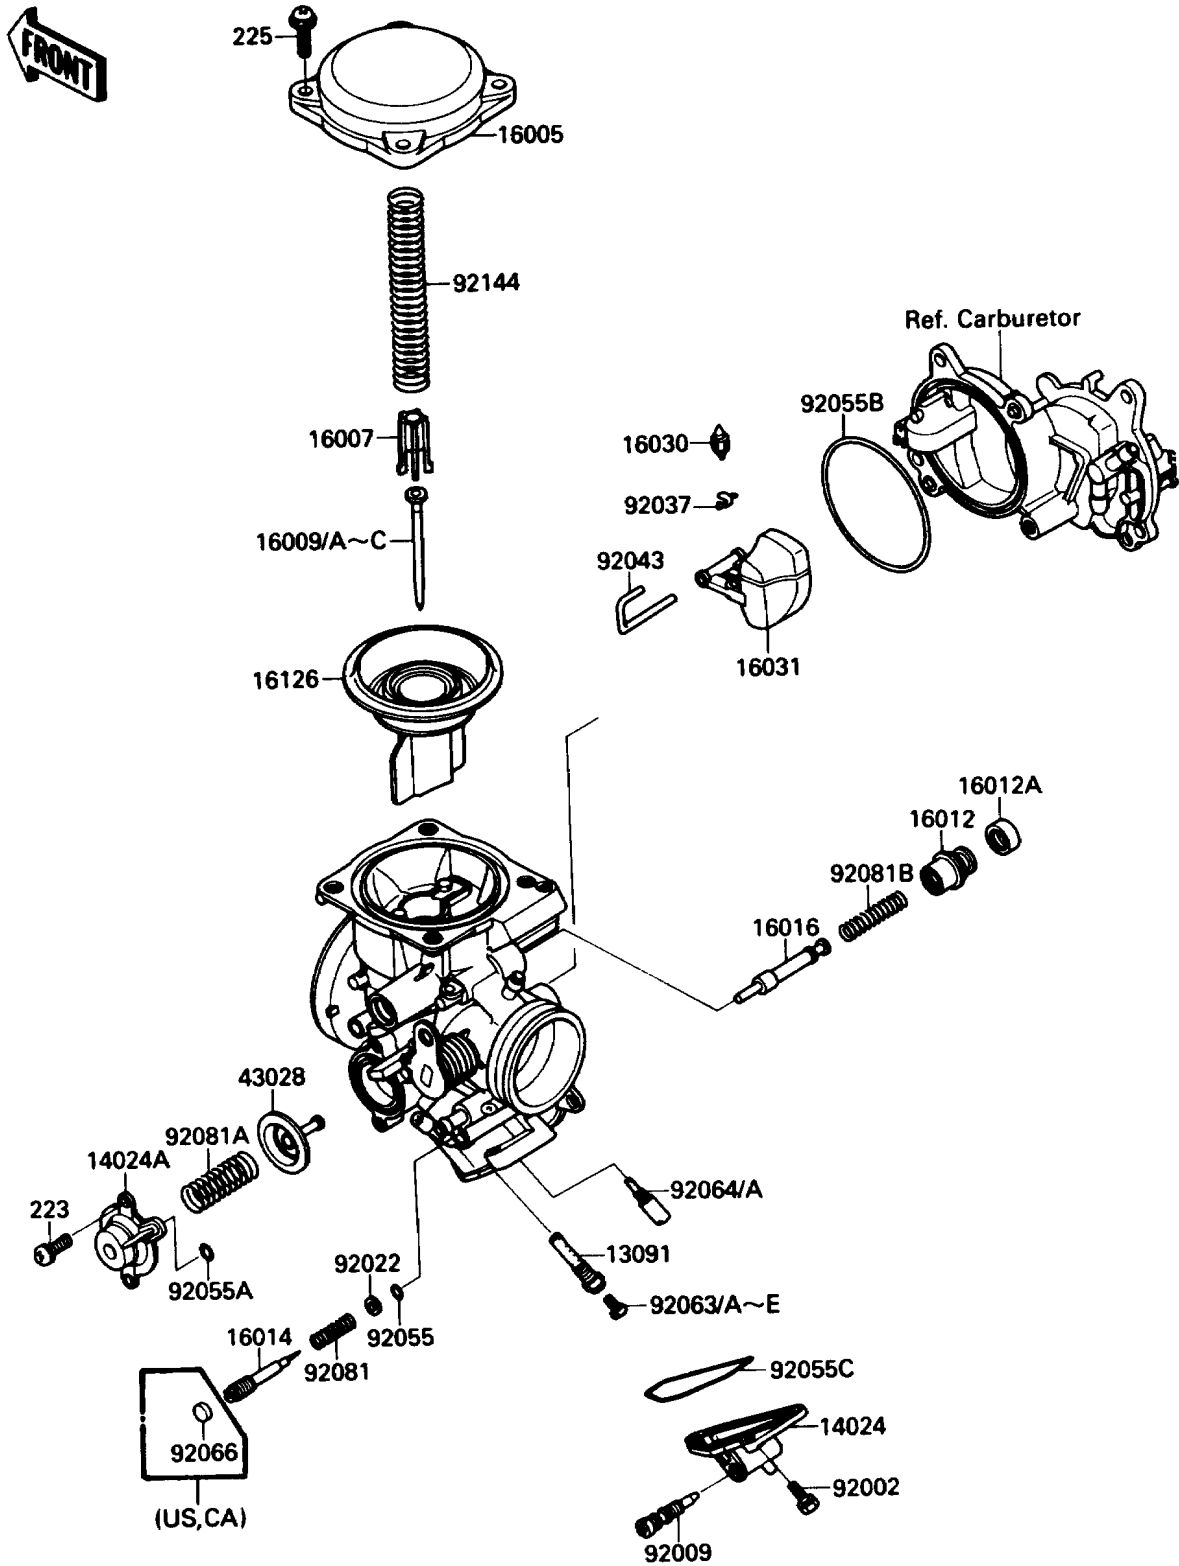

## 1987 Vulcan® 88 SE PARTS DIAGRAM

Carburetor Parts

E1612-0118

### Carburetor Parts

ITEM NAME	PART NUMBER	QUANTITY
HOLDER,NEEDLE JET (Ref # 13091)	13091-1513	1
COVER,DRAIN (Ref # 14024)	14024-1608	1
COVER,AIR CUT VALVE (Ref # 14024A)	14025-1903	1
TOP-CHAMBER,MIXING (Ref # 16005)	16005-1054	1
SEAT-SPRING,VALVE (Ref # 16007)	16007-1117	1
NEEDLE-JET,RR,N36Q (Ref # 16009)	16009-1369	1
NEEDLE-JET,FR,N36P (Ref # 16009A)	16009-1370	1
NEEDLE-JET,RR,N36S (Ref # 16009B)	16009-1371	1
NEEDLE-JET,FR,N36R (Ref # 16009C)	16009-1372	1
CAP-STARTER PLUNGER (Ref # 16012)	16012-1051	1
CAP-STARTER PLUNGER (Ref # 16012A)	16012-1052	1
SCREW-PILOT AIR (Ref # 16014)	16014-1054	1
PLUNGER (Ref # 16016)	16016-1071	1
VALVE-FLOAT (Ref # 16030)	16030-1007	1
FLOAT (Ref # 16031)	16031-1066	1
VALVE,VACUUM (Ref # 16126)	16126-1203	1
DIAPHRAGM,AIR CUT VALVE (Ref # 43028)	43028-1053	1
BOLT,4X14 (Ref # 92002)	92002-1761	1
SCREW,DRAIN,M6X1.0 (Ref # 92009)	92009-1434	1
WASHER,PLAIN (Ref # 92022)	92022-1003	1
CLAMP,FLOAT VALVE (Ref # 92037)	16044-007	1
PIN,FLOAT (Ref # 92043)	92043-1285	1
RING-O,PILOT ADJUST (Ref # 92055)	92055-1002	1
RING-O (Ref # 92055A)	92055-1245	1
RING-O (Ref # 92055B)	92055-1291	1
RING-O,DRAIN COVER (Ref # 92055C)	92055-1400	1
JET-MAIN,#135 (Ref # 92063)	92063-1014	1
JET-MAIN,#138 (Ref # 92063A)	92063-1015	1
JET-MAIN,2ND,#125 (Ref # 92063B)	92063-1069	1

## 1987 Vulcan® 88 SE PARTS LIST

Carburetor Parts

ITEM NAME	PART NUMBER	QUANTITY
JET-MAIN,2ND,#128 (Ref # 92063C)	92063-1074	1
JET-MAIN,#130 (Ref # 92063D)	92063-1075	1
JET-MAIN,#132 (Ref # 92063E)	92063-1076	1
JET-PILOT,#42 (Ref # 92064)	92064-1135	1
JET-PILOT,#40 (Ref # 92064A)	92064-1136	1
PLUG,PILOT AIR SCREW,6.9X2 (Ref # 92066)	92066-1051	1
SPRING,PILOT ADJUST SCREW (Ref # 92081)	92081-1002	1
SPRING,AIR CUT VALVE (Ref # 92081A)	92081-1719	1
SPRING,STARTER PLUNGER (Ref # 92081B)	92081-1761	1
SPRING,VACUUM VALVE (Ref # 92144)	92144-1219	1
SCREW-PAN-WS-CROS (Ref # 223)	223D0408	1
SCREW-PAN-WSP-CROS (Ref # 225)	225C0418	1