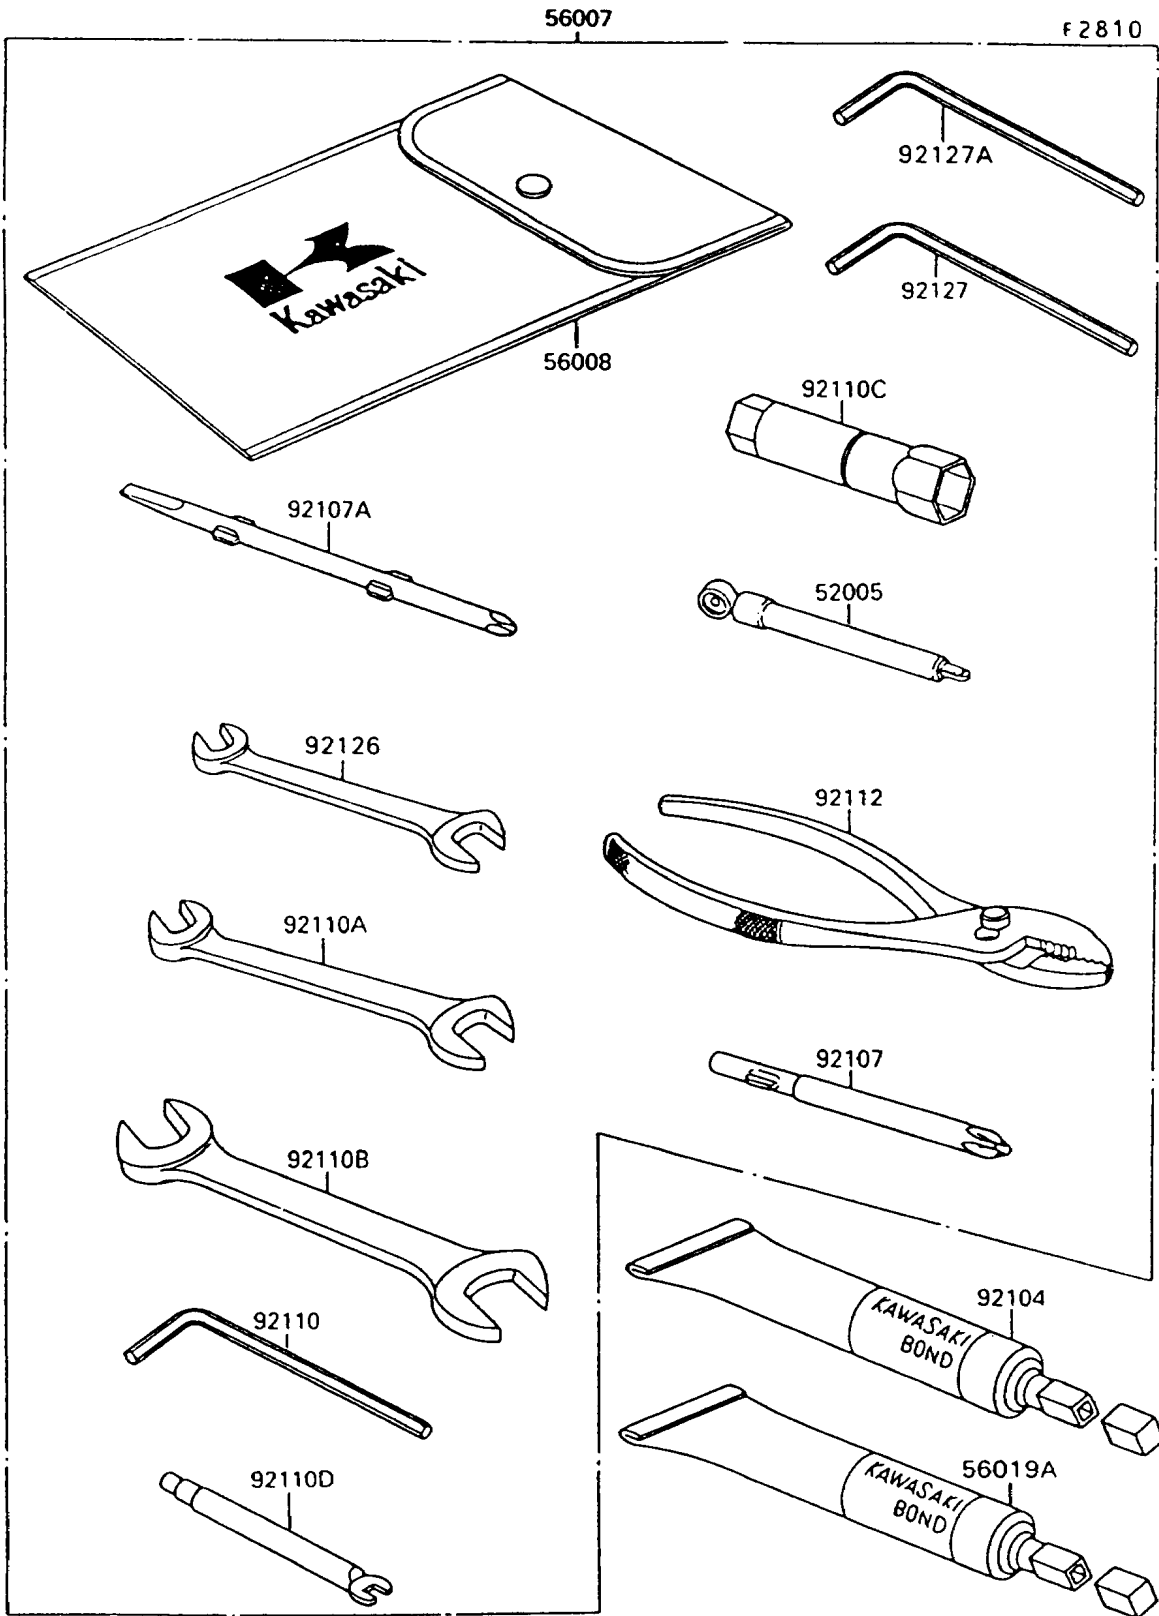

1992 Vulcan® 88 PARTS DIAGRAM

Owner's Tools

1992 Vulcan® 88 PARTS LIST

Owner's Tools

| ITEM NAME | PART NUMBER | QUANTITY |
|--|-------------|----------|
| GAUGE,AIR,3.5KG/CM2 (Ref # 52005) | 52005-1031 | 1 |
| TOOLKIT (Ref # 56007) | 56007-1249 | 1 |
| BAG,TOOL (Ref # 56008) | 56008-006 | 1 |
| THREE BOND TB1211,HT/RS,WHITE (Ref # 56019A) | 56019-120 | 1 |
| GASKET-LIQUID,TUBE,100G,BLACK (Ref # 92104) | 92104-1003 | 1 |
| TOOL-DRIVER,#3PHILLIPS (Ref # 92107) | 92107-1002 | 1 |
| TOOL-DRIVER,#2PHILLIPS&SLOT (Ref # 92107A) | 92107-1052 | 1 |
| TOOL-WRENCH,ALLEN,5MM (Ref # 92110) | 92110-1015 | 1 |
| TOOL-WRENCH,OPEN END,10X12 (Ref # 92110A) | 92110-1038 | 1 |
| TOOL-WRENCH,OPEN END,14X17 (Ref # 92110B) | 92110-1045 | 1 |
| TOOL-WRENCH,BOX,18MM (Ref # 92110C) | 92110-1135 | 1 |
| TOOL-WRENCH,SPOKE (Ref # 92110D) | 92110-1136 | 1 |
| TOOL-PLIERS (Ref # 92112) | 92112-003 | 1 |
| TOOL-WRENCH,OPEN END,8X10 (Ref # 92126) | 92126-001 | 1 |
| TOOL-WRENCH,ALLEN,8MM (Ref # 92127) | 92127-002 | 1 |
| TOOL-WRENCH,ALLEN,6MM (Ref # 92127A) | 92127-003 | 1 |