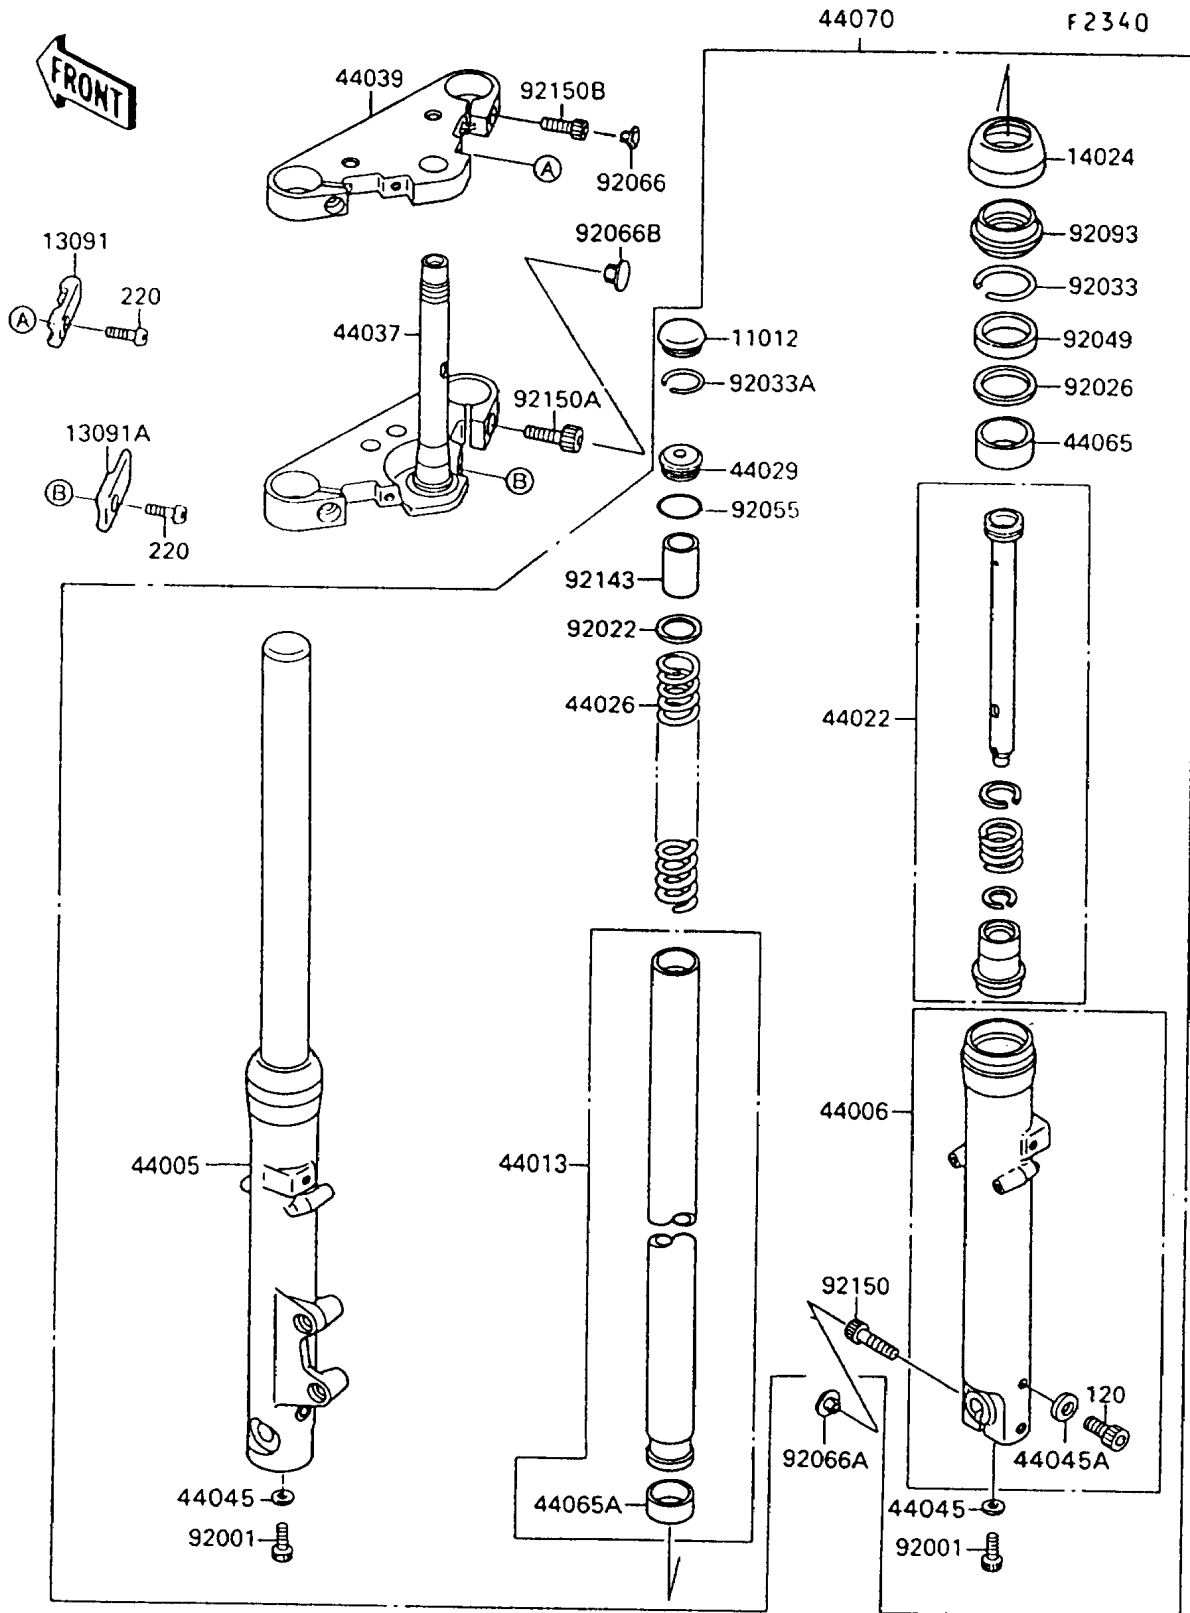

1992 Vulcan® 88 PARTS DIAGRAM

Front Fork