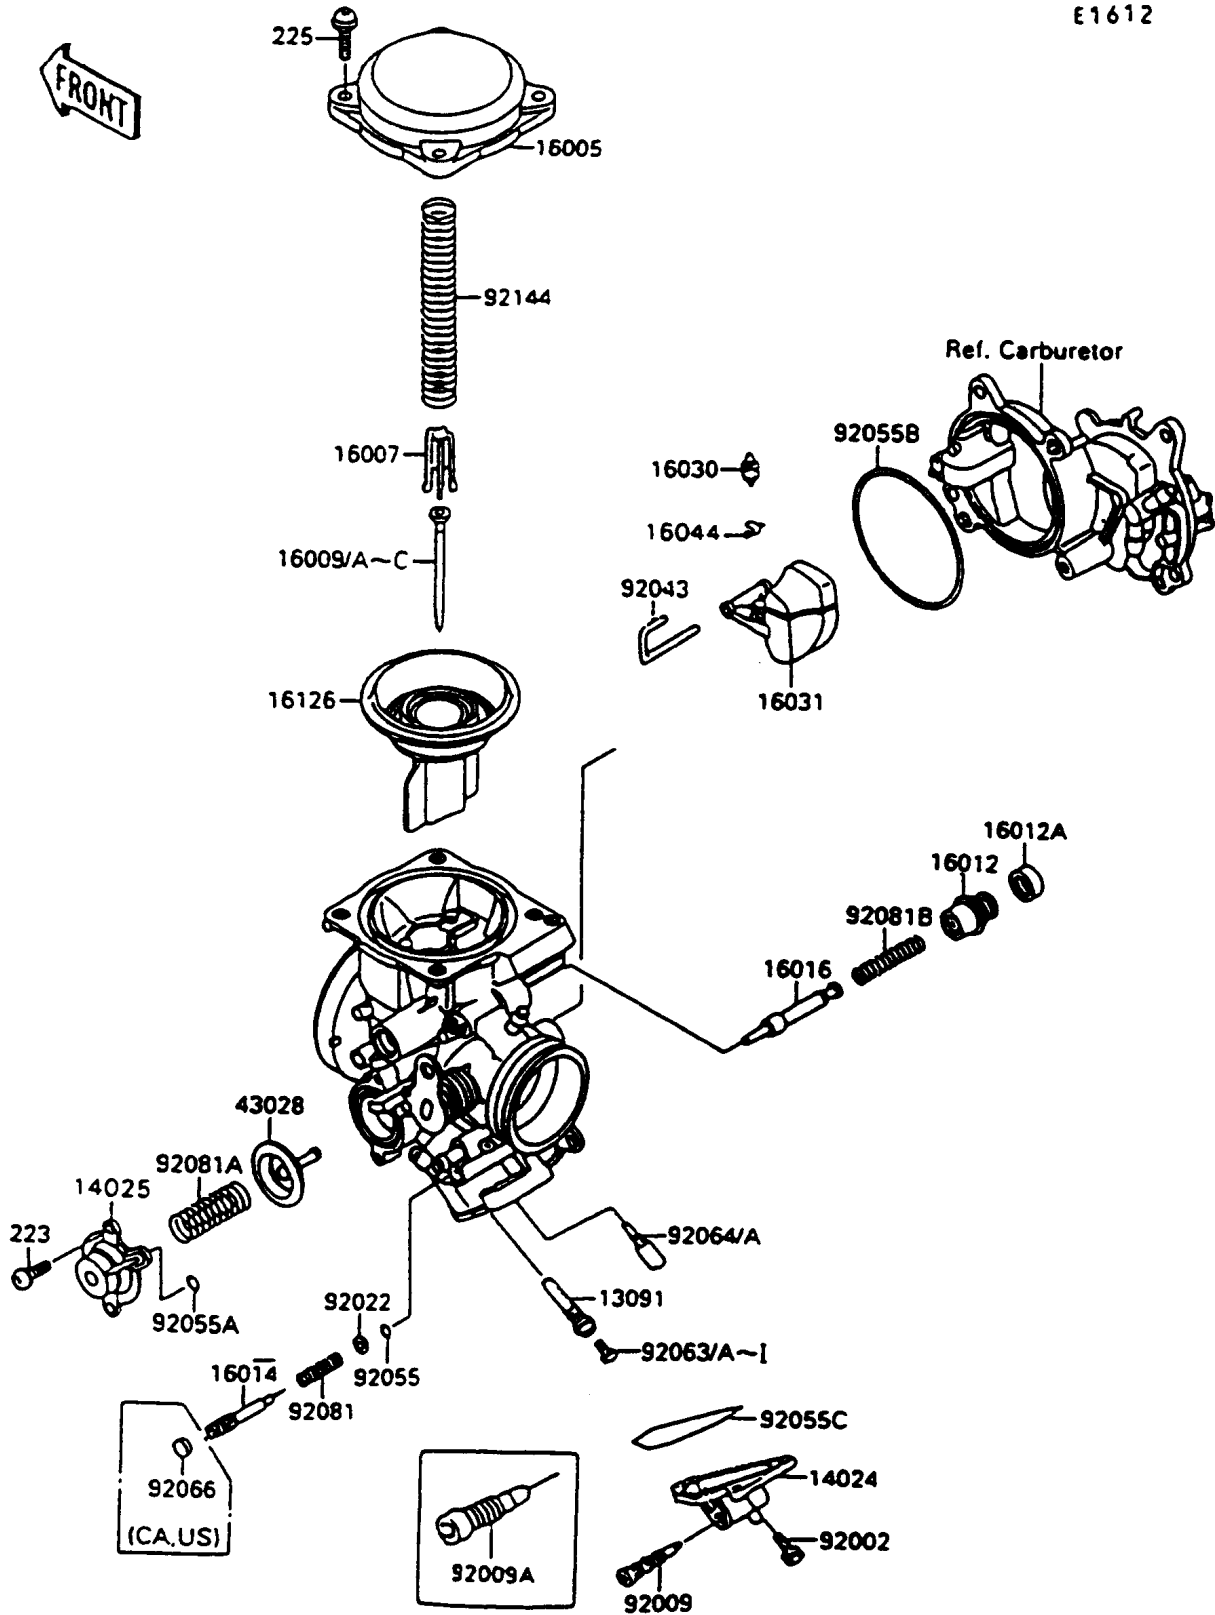

1992 Vulcan® 88 PARTS DIAGRAM

Carburetor Parts

E1612