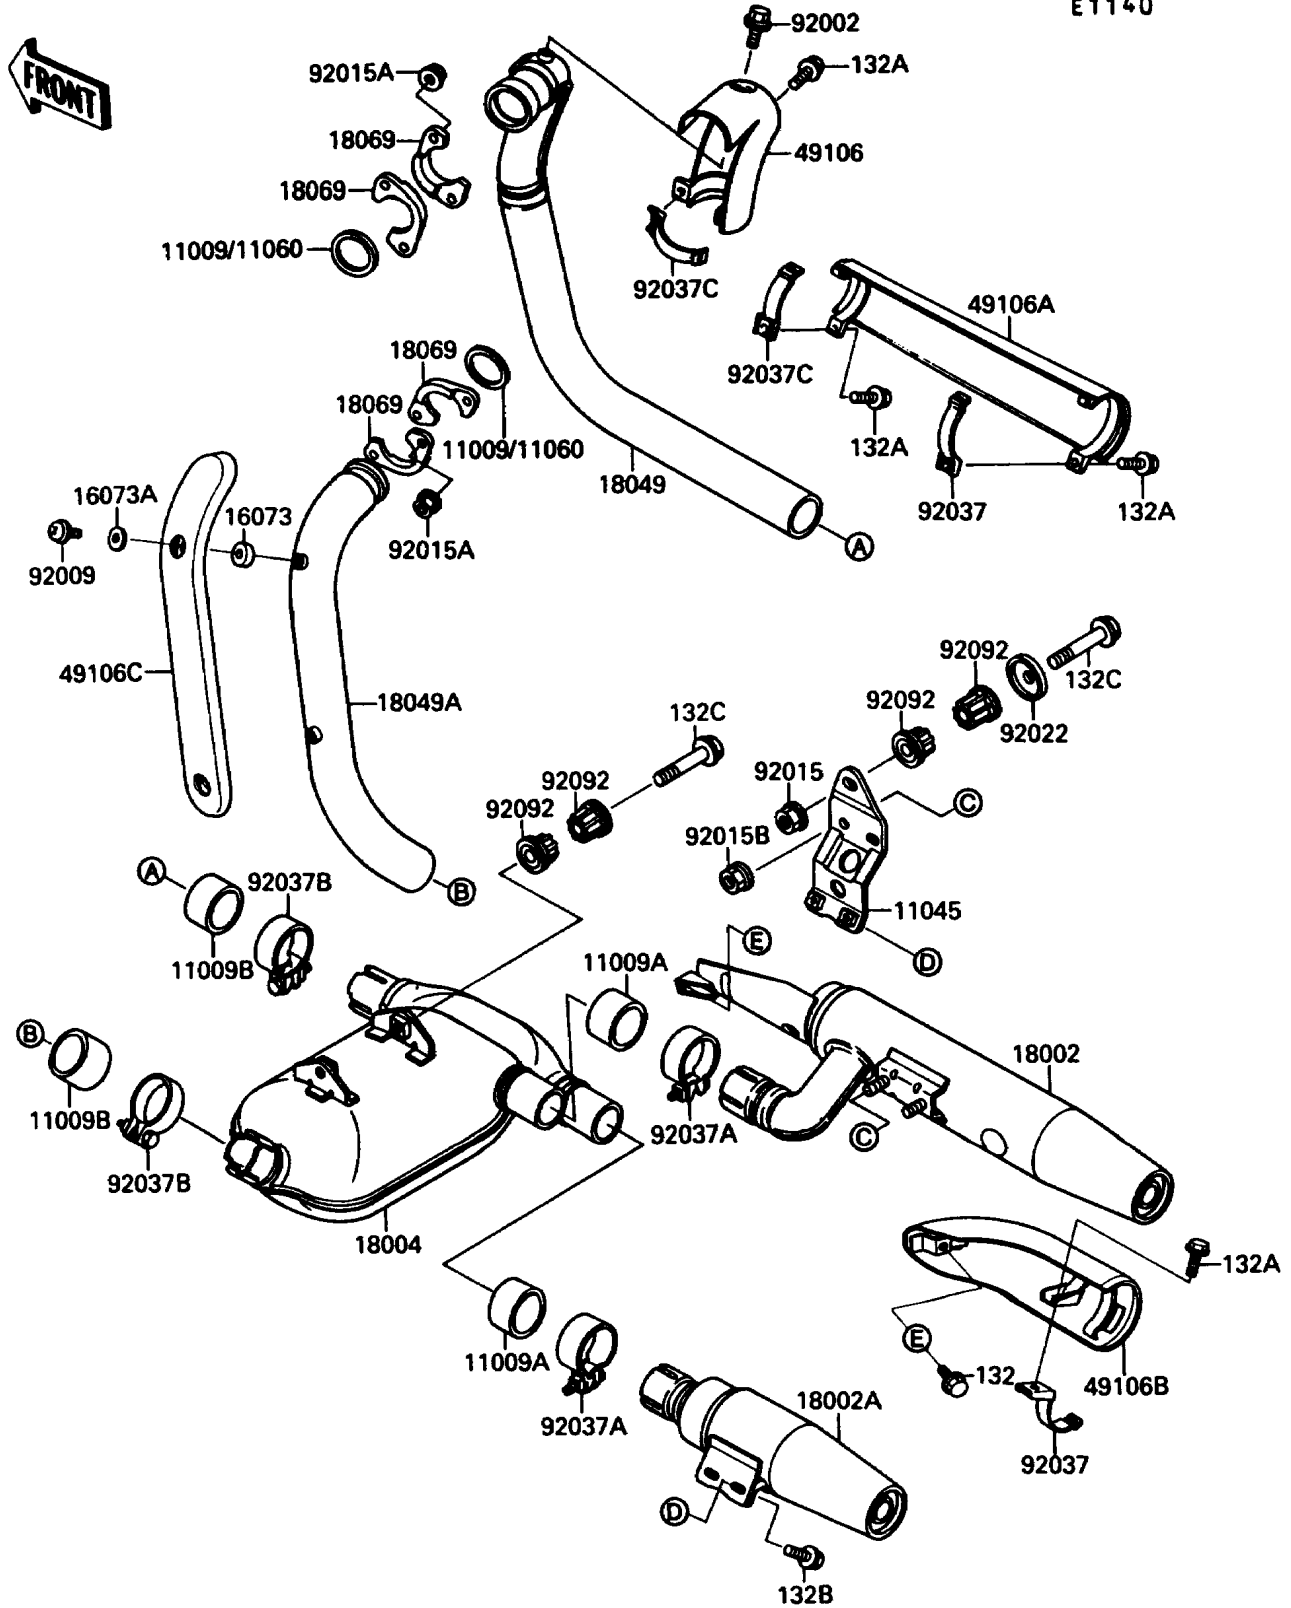

1987 Vulcan® 88 PARTS DIAGRAM

Muffler

E1140

1987 Vulcan® 88 PARTS LIST

Muffler

ITEM NAME	PART NUMBER	QUANTITY
GASKET,EXHAUST PIPE (Ref # 11009)	11009-1476	1
GASKET,EXHAUST PIPE CONNECTING (Ref # 11009A)	11009-1666	1
GASKET,EXHAUST PIPE (Ref # 11009B)	11009-1680	1
BRACKET,MUFFLER (Ref # 11045)	11045-1435	1
INSULATOR,6.5X12.5X4 (Ref # 16073)	16073-1069	1
INSULATOR,6.5X12.5X2 (Ref # 16073A)	16073-1070	1
BODY-COMP-MUFFLER,UPP (Ref # 18002)	18002-1806	1
BODY-COMP-MUFFLER,LWR (Ref # 18002A)	18002-1807	1
CHAMBER-PREMUFFLER (Ref # 18004)	18004-1057	1
PIPE-EXHAUST,FR (Ref # 18049)	18049-1406	1
PIPE-EXHAUST,RR (Ref # 18049A)	18049-1407	1
HOLDER-EXHAUST PIPE (Ref # 18069)	18069-1074	1
COVER-EXHAUST PIPE,FR (Ref # 49106)	49106-1095	1
COVER-EXHAUST PIPE,FR (Ref # 49106A)	49106-1096	1
COVER-MUFFLER (Ref # 49106B)	49106-1107	1
COVER-MUFFLER,PIPE,RR (Ref # 49106C)	49106-1109	1
BOLT,6X8 (Ref # 92002)	92002-1604	1
SCREW (Ref # 92009)	92009-1517	1
NUT,FLANGED,8MM (Ref # 92015)	92015-1014	1
NUT,CAP,8MM (Ref # 92015A)	92015-1371	1
NUT,8MM (Ref # 92015B)	92015-1398	1
WASHER,CUP TYPE (Ref # 92022)	92022-1270	1
CLAMP,MUFFLER COVER (Ref # 92037)	92037-1615	1
CLAMP,52MM (Ref # 92037A)	92037-1633	1
CLAMP,59MM (Ref # 92037B)	92037-1863	1
CLAMP (Ref # 92037C)	92037-1874	1
BUSHING-RUBBER,MUFFLER (Ref # 92092)	92092-1013	1
BOLT-FLANGED-SMALL (Ref # 132)	132E0610	1
BOLT-FLANGED-SMALL (Ref # 132A)	132E0620	1

1987 Vulcan® 88 PARTS LIST

Muffler

ITEM NAME	PART NUMBER	QUANTITY
BOLT-FLANGED-SMALL (Ref # 132B)	132E0814	1
BOLT-FLANGED-SMALL,8X55 (Ref # 132C)	132E0855	1